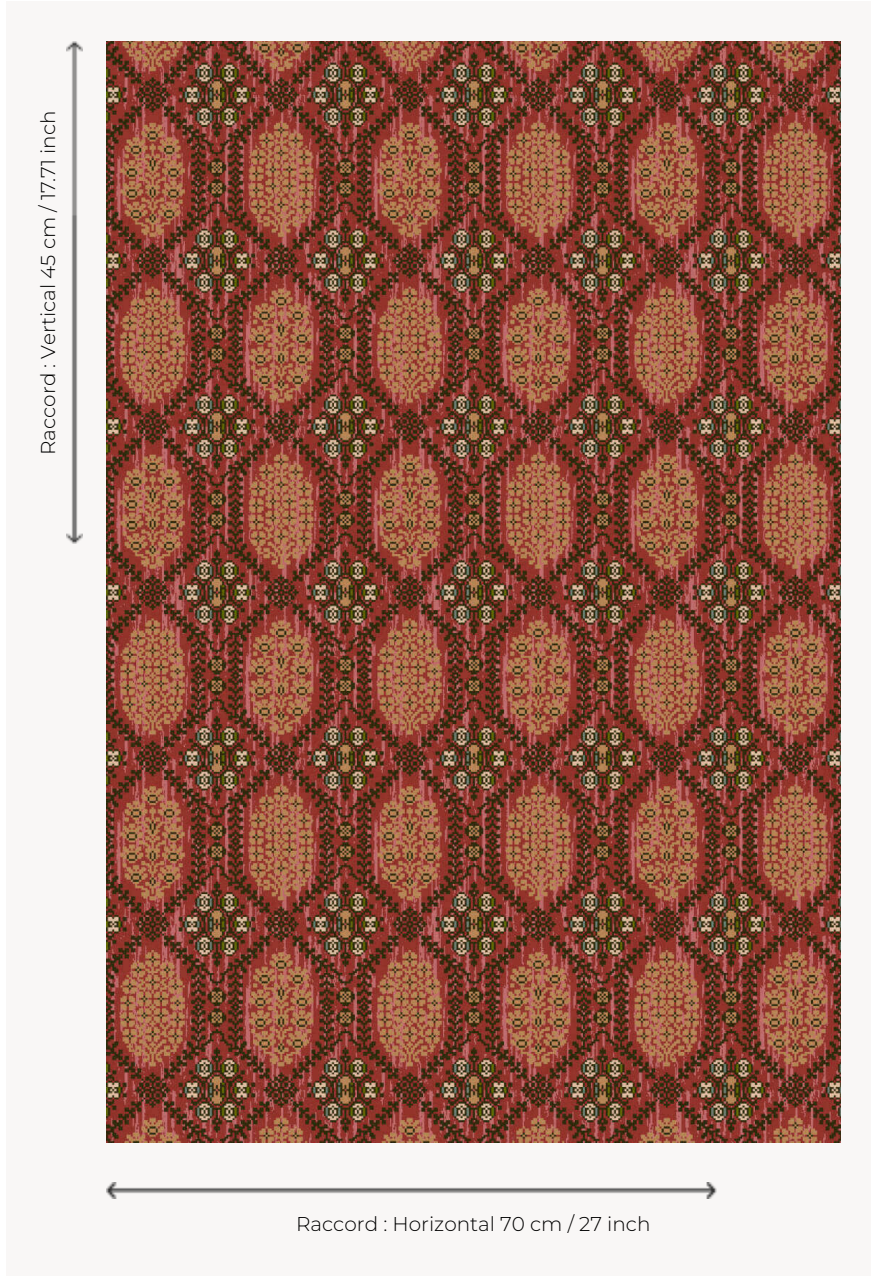

# BT100001 BABYLONE

Carpet recalling the codes of 17th century Persian rugs with trees motifs in a composition of compartments.

## BT100001 - Bordeaux

## Braquenié

<b>PERFORMANCE</b>	NON FEU
<b>FAMILY</b>	Carpet
<b>TECHNIQUE</b>	Woven Wilton
<b>USE</b>	-
<b>COMPOSITION</b>	20 % Polyamide
<b>PILE</b>	Cut pile
<b>ASPECT</b>	Mat
<b>REPEAT</b>	H: 70 cm - 27,00 inch V: 45 cm - 17,71 inch Straight repeat
<b>NUMBER OF COLORS</b>	7
<b>PILE HEIGHT</b>	5.40 mm 0.21 inch
<b>TOTAL HEIGHT</b>	8.00 mm 0.31 inch
<b>TOTAL WEIGHT</b>	7.47 oz/ft <sup>2</sup>
<b>CERTIFICATIONS</b>	Passé
<b>NOTES</b>	Fire retardant
<b>INFORMATION</b>	Production tolerance +/- 3 to 5% Natural irregularities Natural peeling No sampling

# 1 Colors

BT100001  
Bordeaux