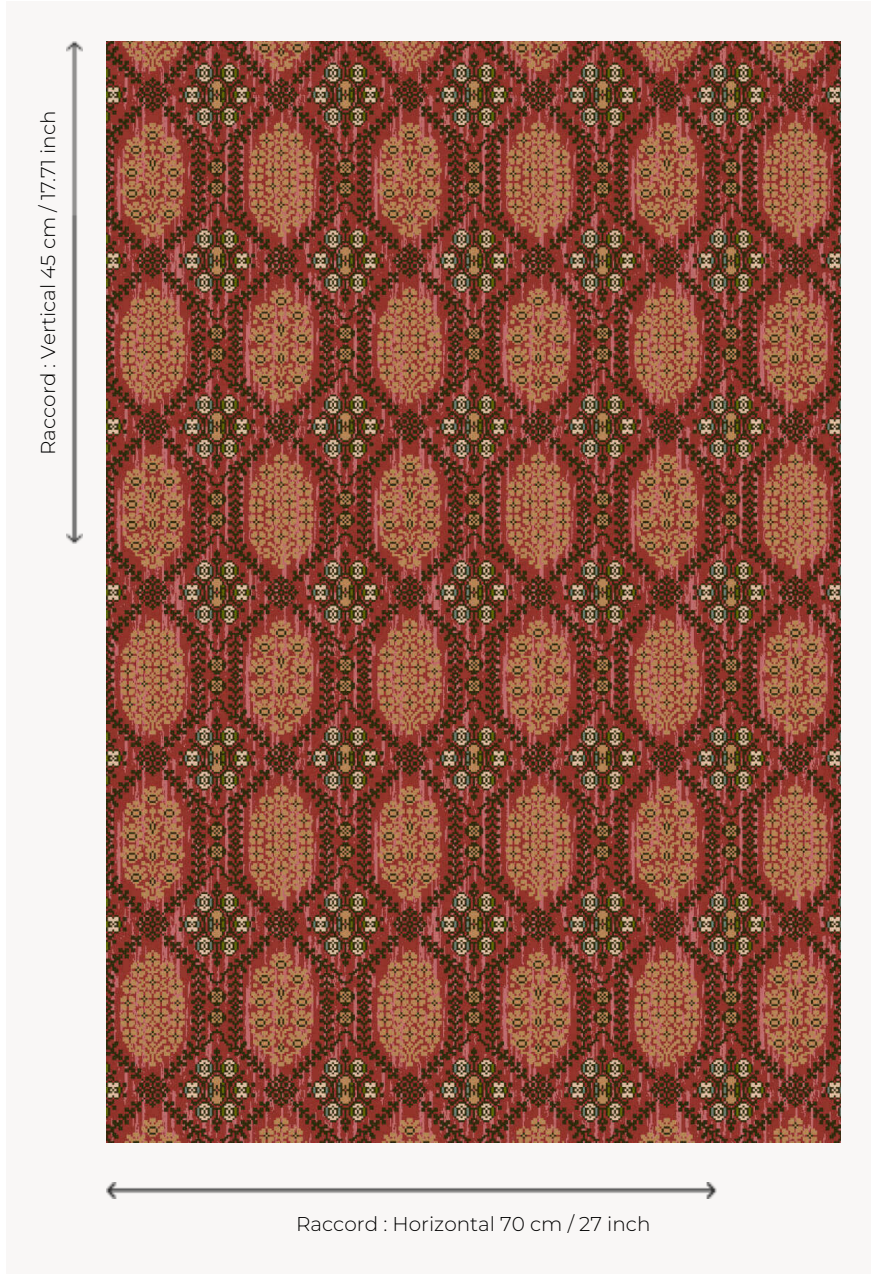

BT100001 BABYLONE

Carpet recalling the codes of 17th century Persian rugs with trees motifs in a composition of compartments.

BT100001 - Bordeaux

Braquenié

| | |
|-------------------------|--|
| PERFORMANCE | NON FEU |
| FAMILY | Carpet |
| TECHNIQUE | Woven Wilton |
| USE | - |
| COMPOSITION | 20 % Polyamide |
| PILE | Cut pile |
| ASPECT | Mat |
| REPEAT | H: 70 cm - 27,00 inch V: 45 cm - 17,71 inch Straight repeat |
| NUMBER OF COLORS | 7 |
| PILE HEIGHT | 5.40 mm 0.21 inch |
| TOTAL HEIGHT | 8.00 mm 0.31 inch |
| TOTAL WEIGHT | 7.47 oz/ft ² |
| CERTIFICATIONS | Passé |
| NOTES | Fire retardant |
| INFORMATION | Production tolerance +/- 3 to 5% Natural irregularities Natural peeling No sampling |

1 Colors

BT100001
Bordeaux