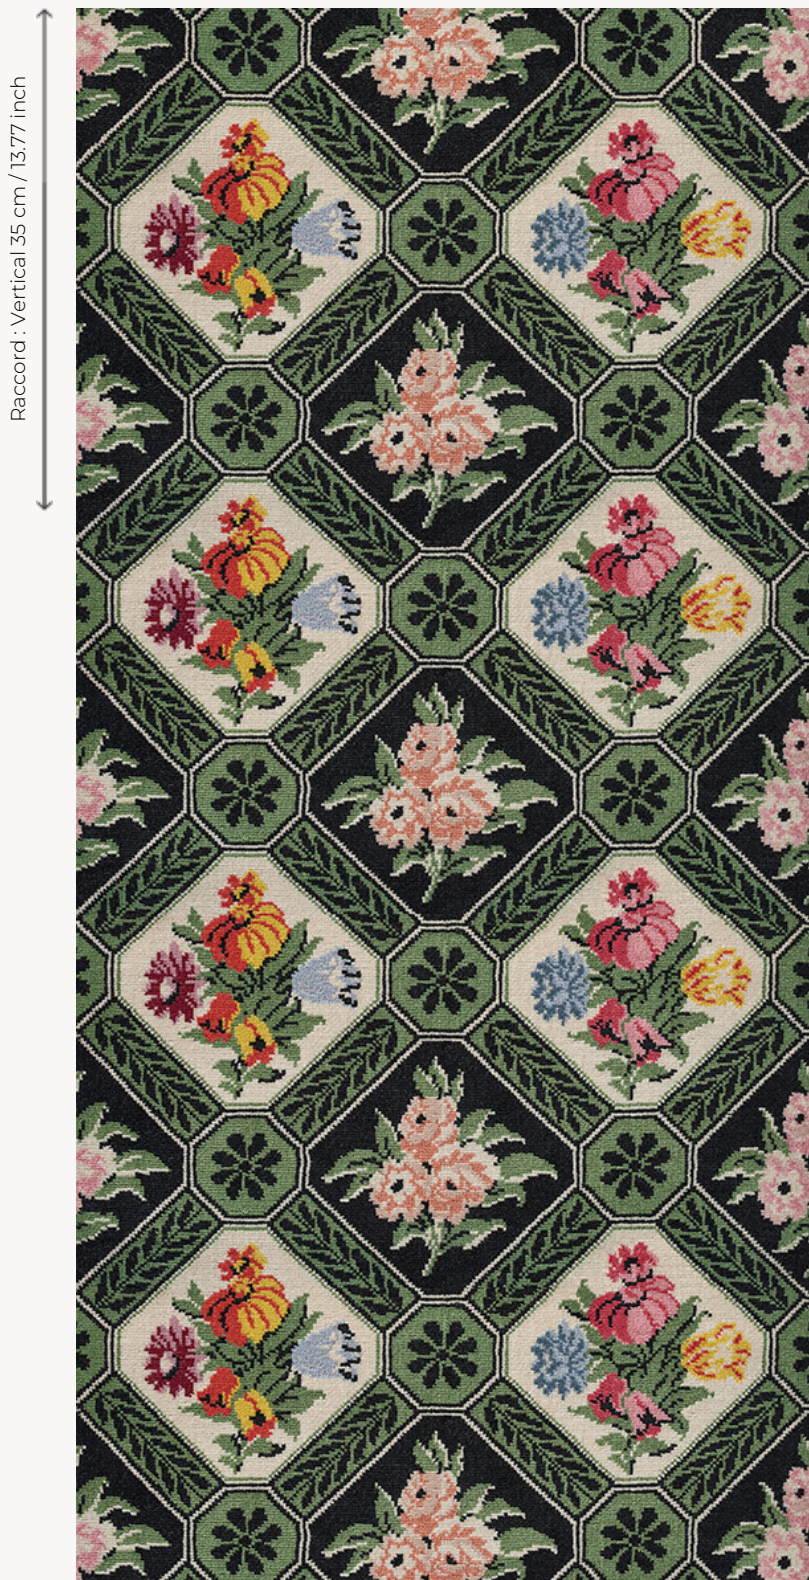

BT101001 CAISSON BOUQUET

Carpet with caissons motif, especially popular in restaurants, combining neoclassical elements of rosettes or plant garlands, and flowers.

BT101001 - Multicolore

Braquenié

Raccord : Horizontal 70 cm / 27 inch

PERFORMANCE	NON FEU
FAMILY	Carpet
TECHNIQUE	Woven Wilton
USE	Moderate traffic Stairs
COMPOSITION	20 % Polyamide
PILE	Cut pile
ASPECT	Mat
REPEAT	H: 70 cm - 27,00 inch V: 35 cm - 13,77 inch Straight repeat
NUMBER OF COLORS	13
PILE HEIGHT	5.40 mm 0.21 inch
TOTAL HEIGHT	8.00 mm 0.31 inch
TOTAL WEIGHT	7.47 oz/ft ²
CERTIFICATIONS	Passé
NOTES	Fire retardant
INFORMATION	Production tolerance +/- 3 to 5% Natural irregularities Natural peeling No sampling

1 Colors

BT101001
Multicolore