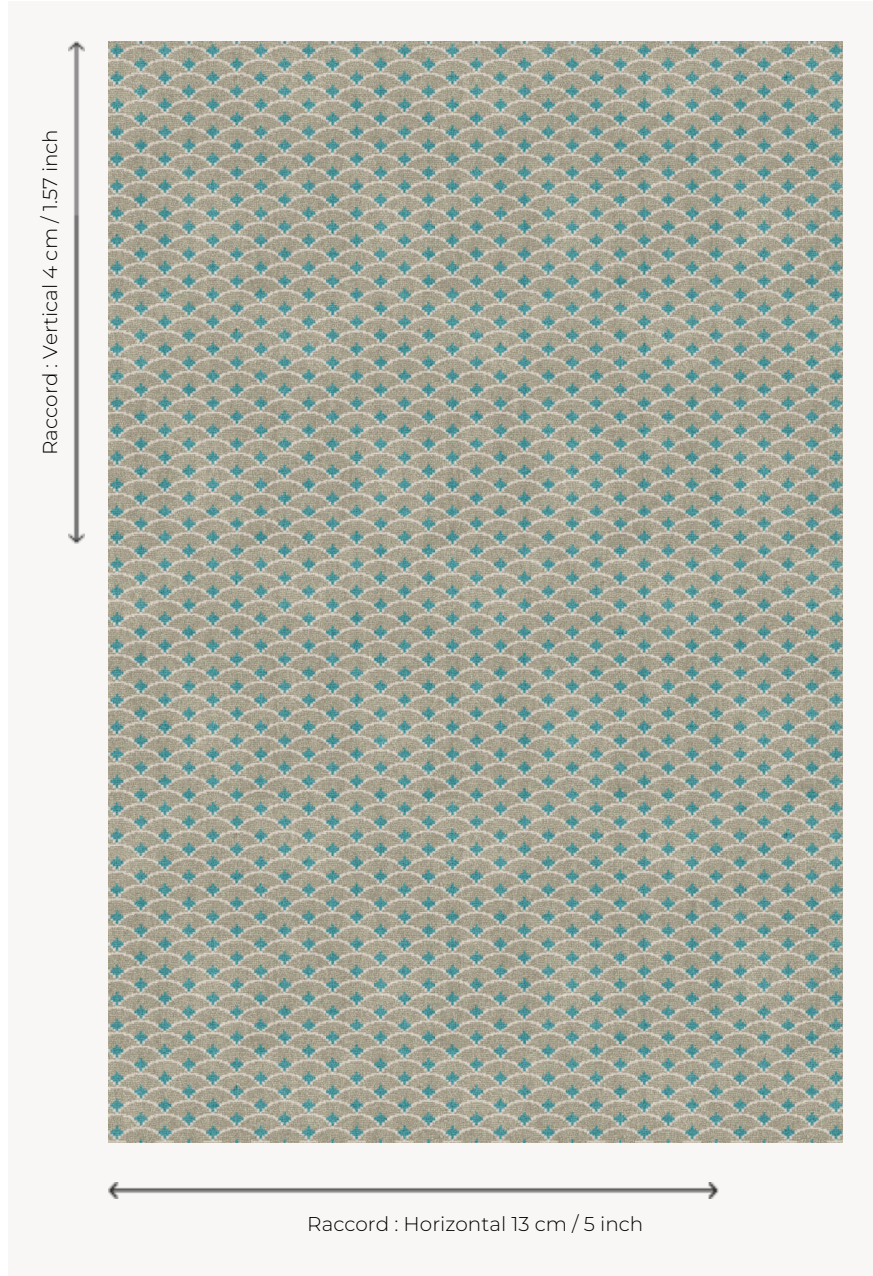

BT114001 OKINAWA

Small, Japanese-inspired scales are interpreted in three-colored carpet. A matching upholstery fabric exists under the reference B7637.

BT114001 - Mistral

Braquenié

PERFORMANCE	TRAFIC INTENSE - NON FEU
FAMILY	Carpet
TECHNIQUE	Woven Axminster
USE	Intensive traffic
COMPOSITION	80 % Wool - 20 % Polyamide
DENSITY	7x10
PILE	Cut pile
ASPECT	Mat
REPEAT	H: 13 cm - 5,00 inch V: 4 cm - 1,57 inch Straight repeat
NUMBER OF COLORS	3
PILE HEIGHT	7.50 mm 0.30 inch
TOTAL HEIGHT	10.20 mm 0.40 inch
TOTAL WEIGHT	7.79 oz/ft ²
CERTIFICATIONS	Passé
NOTES	Fire retardant Heavy traffic Large width
INFORMATION	Production tolerance +/- 3 to 5% Natural peeling

3 Colors

BT114001
Mistral

BT114002
Vieux rose

BT114003
Moutarde