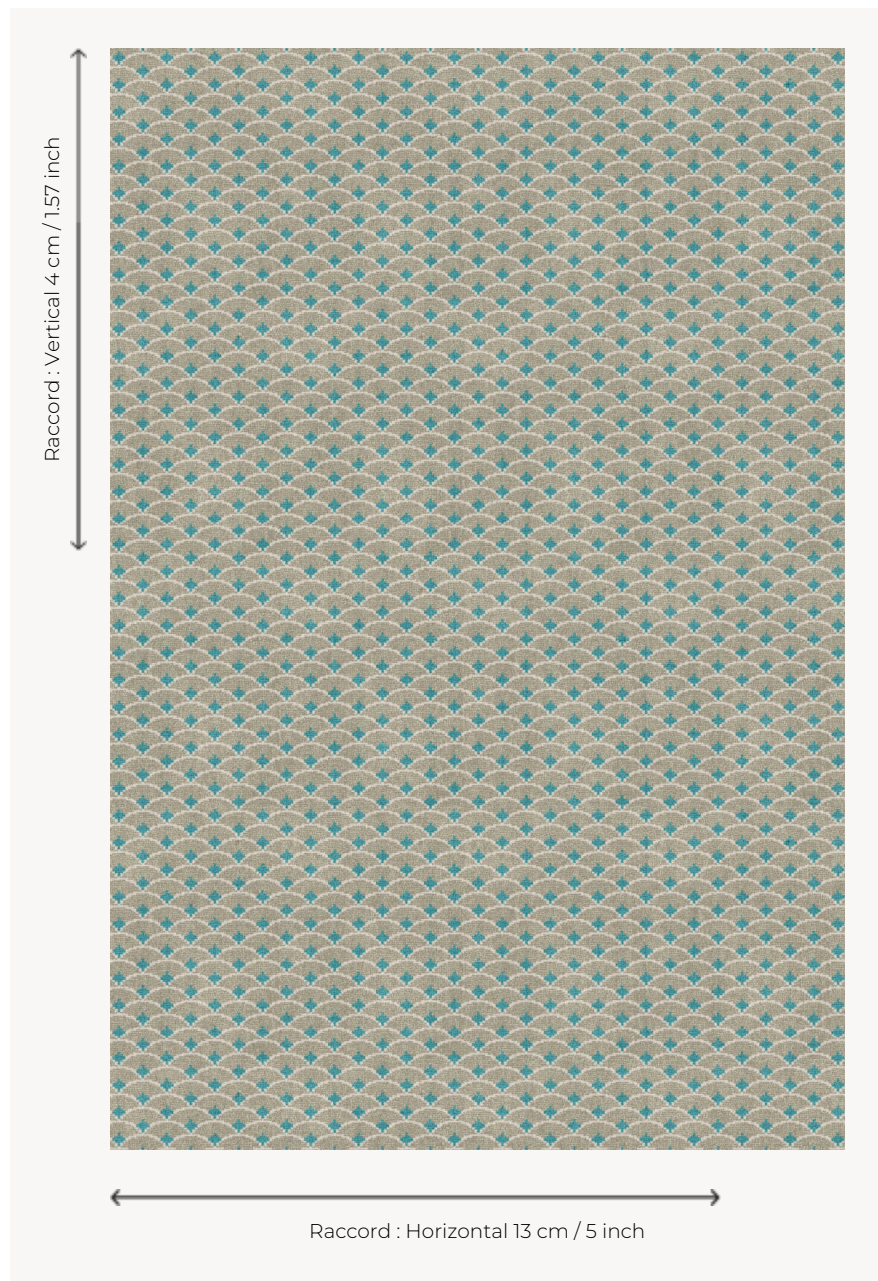

BT114001 OKINAWA

Small, Japanese-inspired scales are interpreted in three-colored carpet. A matching upholstery fabric exists under the reference B7637.

BT114001 - Mistral

Braquenié

PERFORMANCE	TRAFIC INTENSE - NON FEU
FAMILY	Carpet
TECHNIQUE	Woven Axminster
USE	Intensive traffic
COMPOSITION	80 % Wool - 20 % Polyamide
DENSITY	7x10
PILE	Cut pile
ASPECT	Mat
REPEAT	H: 13 cm - 5,00 inch V: 4 cm - 1,57 inch Straight repeat
NUMBER OF COLORS	3
PILE HEIGHT	7.50 mm 0.30 inch
TOTAL HEIGHT	10.20 mm 0.40 inch
TOTAL WEIGHT	7.79 oz/ft ²
CERTIFICATIONS	Passé
NOTES	Fire retardant Heavy traffic Large width
INFORMATION	Production tolerance +/- 3 to 5% Natural peeling

3 Colors

BT114001
Mistral

BT114002
Vieux rose

BT114003
Moutarde