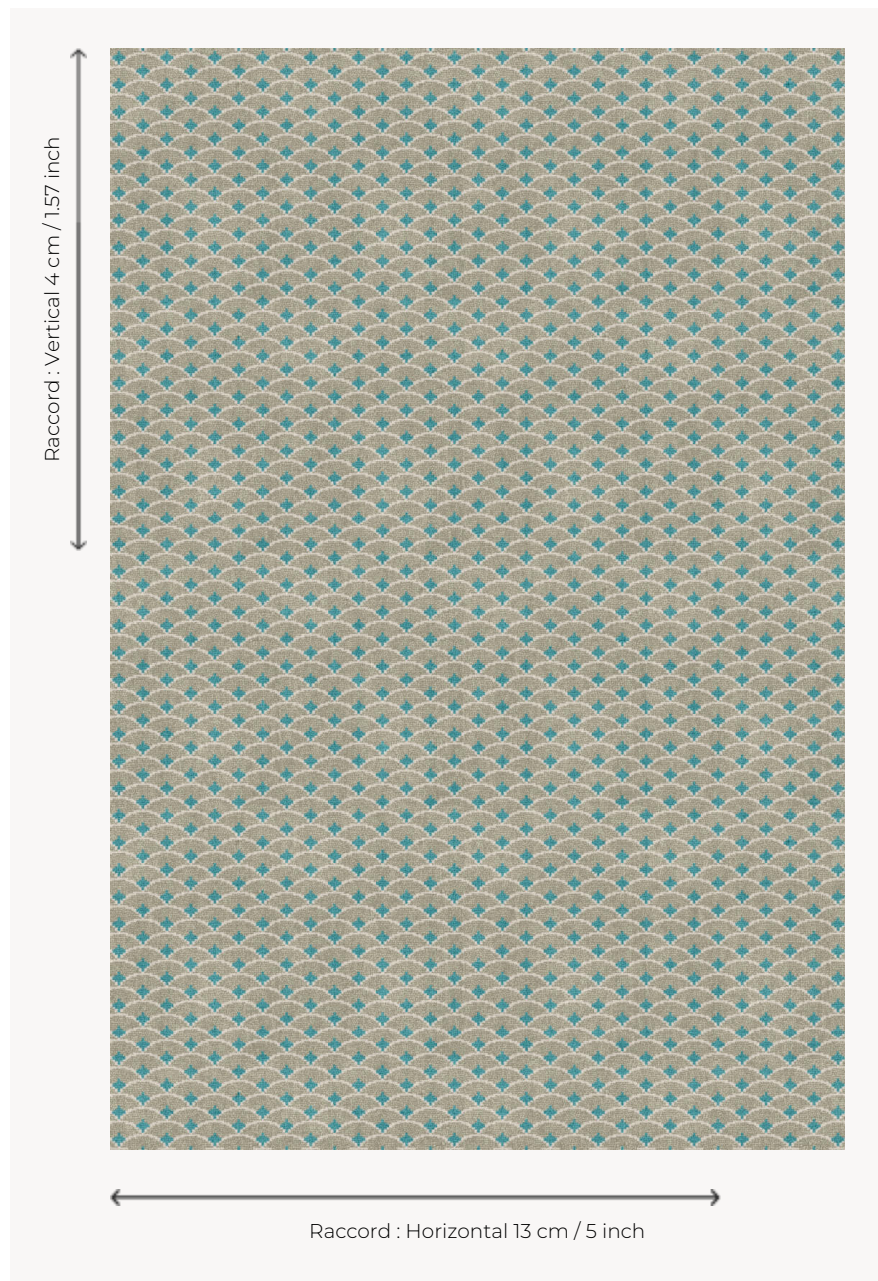

BT114001 OKINAWA

Small, Japanese-inspired scales are interpreted in three-colored carpet. A matching upholstery fabric exists under the reference B7637.

BT114001 - Mistral

Braquenié

PERFORMANCE	TRAFIC INTENSE - NON FEU
FAMILY	Carpet
TECHNIQUE	Woven Axminster
USE	Intensive traffic
COMPOSITION	80 % Wool - 20 % Polyamide
DENSITY	7x10
PILE	Cut pile
ASPECT	Mat
REPEAT	H: 13 cm - 5,00 inch V: 4 cm - 1,57 inch Straight repeat
NUMBER OF COLORS	3
PILE HEIGHT	7.50 mm 0.30 inch
TOTAL HEIGHT	10.20 mm 0.40 inch
TOTAL WEIGHT	7.79 oz/ft ²
CERTIFICATIONS	Passé
NOTES	Fire retardant Heavy traffic Large width
INFORMATION	Production tolerance +/- 3 to 5% Natural peeling

3 Colors

BT114001
Mistral

BT114002
Vieux rose

BT114003
Moutarde