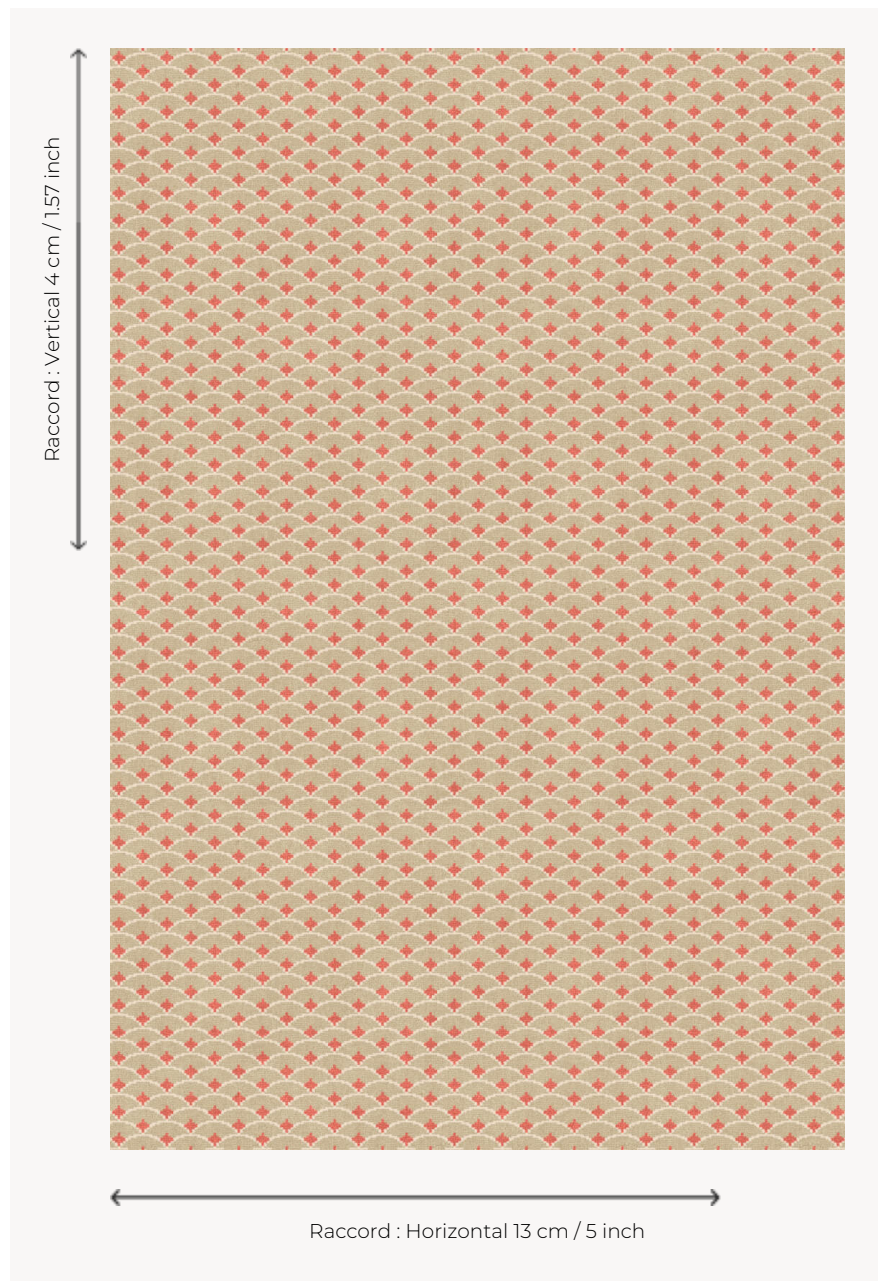

BT114002 OKINAWA

Small, Japanese-inspired scales are interpreted in three-colored carpet. A matching upholstery fabric exists under the reference B7637.

BT114002 - Vieux rose

Braquenié

PERFORMANCE	TRAFIC INTENSE - NON FEU
FAMILY	Carpet
TECHNIQUE	Woven Axminster
USE	Intensive traffic
COMPOSITION	80 % Wool - 20 % Polyamide
DENSITY	7x10
PILE	Cut pile
ASPECT	Mat
REPEAT	H: 13 cm - 5,00 inch V: 4 cm - 1,57 inch Straight repeat
NUMBER OF COLORS	3
PILE HEIGHT	7.50 mm 0.30 inch
TOTAL HEIGHT	10.20 mm 0.40 inch
TOTAL WEIGHT	7.79 oz/ft ²
CERTIFICATIONS	Passé
NOTES	Fire retardant Heavy traffic Large width
INFORMATION	Production tolerance +/- 3 to 5% Natural peeling

3 Colors

BT114001
Mistral

BT114002
Vieux rose

BT114003
Moutarde