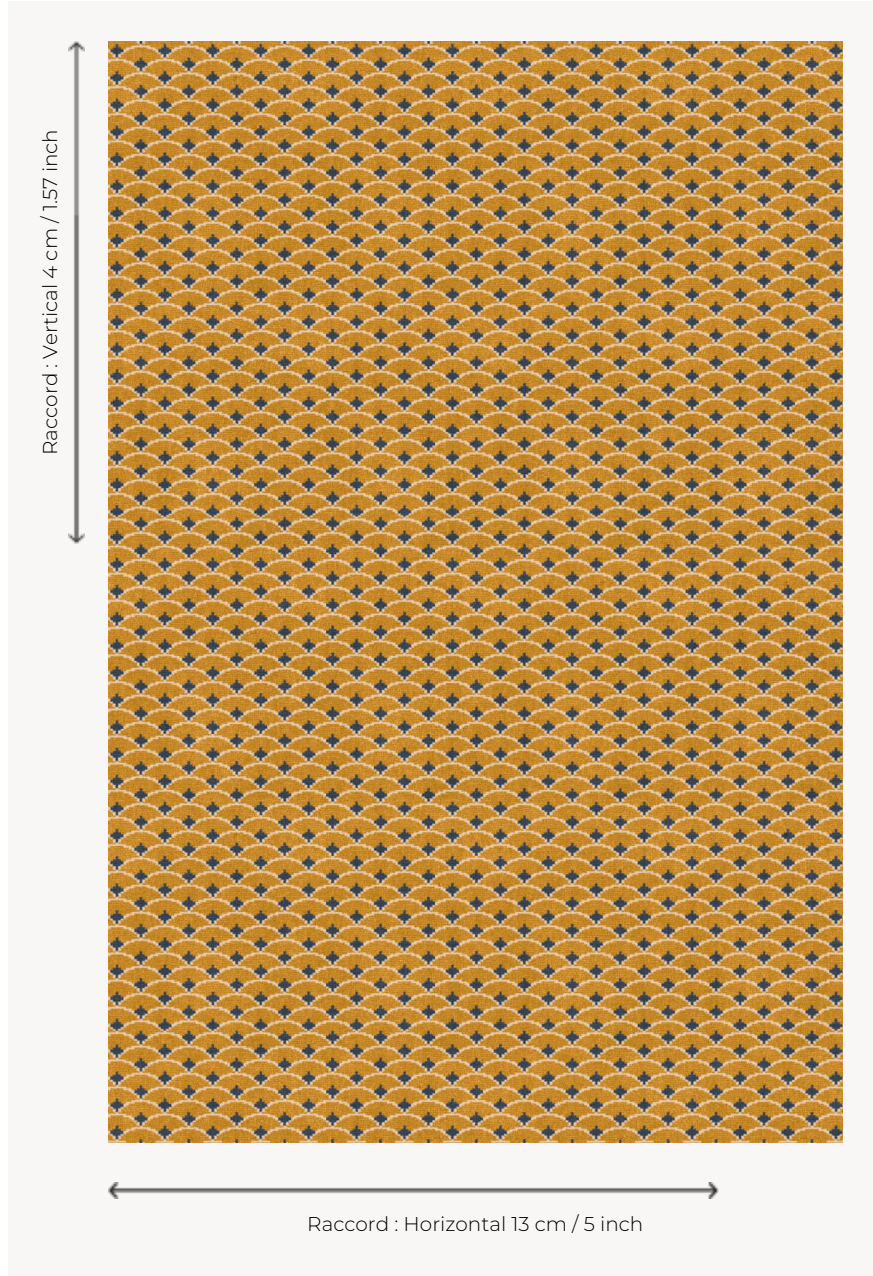

BT114003 OKINAWA

Small, Japanese-inspired scales are interpreted in three-colored carpet. A matching upholstery fabric exists under the reference B7637.

BT114003 - Moutarde

Braquenié

PERFORMANCE	TRAFIC INTENSE - NON FEU
FAMILY	Carpet
TECHNIQUE	Woven Axminster
USE	Intensive traffic
COMPOSITION	80 % Wool - 20 % Polyamide
DENSITY	7x10
PILE	Cut pile
ASPECT	Mat
REPEAT	H: 13 cm - 5,00 inch V: 4 cm - 1,57 inch Straight repeat
NUMBER OF COLORS	3
PILE HEIGHT	7.50 mm 0.30 inch
TOTAL HEIGHT	10.20 mm 0.40 inch
TOTAL WEIGHT	7.79 oz/ft ²
CERTIFICATIONS	Passé
NOTES	Fire retardant Heavy traffic Large width
INFORMATION	Production tolerance +/- 3 to 5% Natural peeling

3 Colors

BT114001
Mistral

BT114002
Vieux rose

BT114003
Moutarde