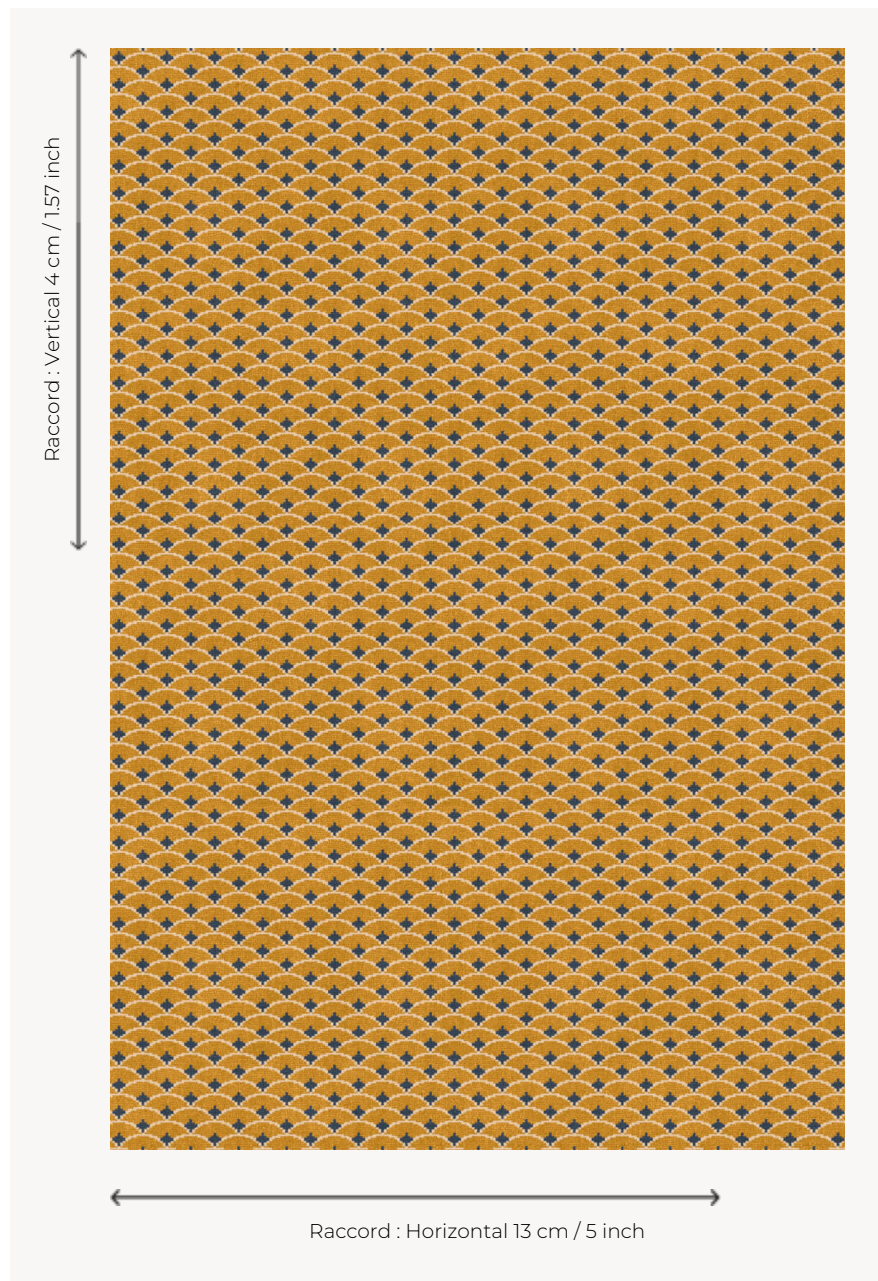

BT114003 OKINAWA

Small, Japanese-inspired scales are interpreted in three-colored carpet. A matching upholstery fabric exists under the reference B7637.

BT114003 - Moutarde

Braquenié

PERFORMANCE	TRAFIC INTENSE - NON FEU
FAMILY	Carpet
TECHNIQUE	Woven Axminster
USE	Intensive traffic
COMPOSITION	80 % Wool - 20 % Polyamide
DENSITY	7x10
PILE	Cut pile
ASPECT	Mat
REPEAT	H: 13 cm - 5,00 inch V: 4 cm - 1,57 inch Straight repeat
NUMBER OF COLORS	3
PILE HEIGHT	7.50 mm 0.30 inch
TOTAL HEIGHT	10.20 mm 0.40 inch
TOTAL WEIGHT	7.79 oz/ft ²
CERTIFICATIONS	Passé
NOTES	Fire retardant Heavy traffic Large width
INFORMATION	Production tolerance +/- 3 to 5% Natural peeling

3 Colors

BT114001
Mistral

BT114002
Vieux rose

BT114003
Moutarde