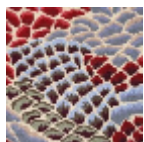

3 Colors

BT118_AX_0012

BT118001

Grenat

BT118002

Gingembre