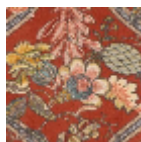

BT127001 A LA TABLE DU ROI

Pineapples, the king of fruits, evoke exoticism par excellence. It fascinated all the European monarchs who attempted to grow them in our temperate climates from the second half of the 17th century. Printed on cut pile, A LA TABLE DU ROI reproduces a delightful document from the first half of the 19th century in surprising colors.

BT127001 - CÉLESTE

Raccord : Vertical 101 cm / 39,76 inch

Raccord : Horizontal 131 cm / 51 inch

Braquenié

PERFORMANCE	TRAFIC INTENSE - NON FEU
FAMILY	Carpet Rug
TECHNIQUE	Printed tuft
USE	Intensive traffic Stairs
COMPOSITION	100 % Polyamide
DENSITY	19815 Points/Sq.ft
PILE	Cut pile
ASPECT	Mat
REPEAT	H: 131 cm - 51,00 inch V: 101 cm - 39,76 inch Straight repeat
NUMBER OF COLORS	-
PILE HEIGHT	6.00 mm 0.24 inch
TOTAL HEIGHT	7.00 mm 0.27 inch
TOTAL WEIGHT	6.62 oz/ft ²
CERTIFICATIONS	Passé
NOTES	Fire retardant Heavy traffic Large width
INFORMATION	Production tolerance +/- 3 to 5%

2 Colors

BT127001
CÉLESTE

BT127002
Rouge de
chine