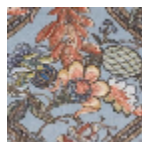

BT127001 A LA TABLE DU ROI

Pineapples, the king of fruits, evoke exoticism par excellence. It fascinated all the European monarchs who attempted to grow them in our temperate climates from the second half of the 17th century. Printed on cut pile, A LA TABLE DU ROI reproduces a delightful document from the first half of the 19th century in surprising colors.

BT127001 - CÉLESTE

Raccord : Vertical 101 cm / 39,76 inch

Raccord : Horizontal 131 cm / 51 inch

Braquenié

PERFORMANCE	TRAFIC INTENSE - NON FEU
FAMILY	Carpet Rug
TECHNIQUE	Printed tuft
USE	Intensive traffic Stairs
COMPOSITION	100 % Polyamide
DENSITY	19788 Points/Sq.ft
PILE	Cut pile
ASPECT	Mat
REPEAT	H: 131 cm - 51,00 inch V: 101 cm - 39,76 inch Straight repeat
NUMBER OF COLORS	-
PILE HEIGHT	6.00 mm 0.24 inch
TOTAL HEIGHT	8.00 mm 0.31 inch
TOTAL WEIGHT	7.53 oz/ft ²
CERTIFICATIONS	Passé
NOTES	Fire retardant Heavy traffic Large width
INFORMATION	Production tolerance +/- 3 to 5%

2 Colors

BT127001
CÉLESTE

BT127002
Rouge de
chine