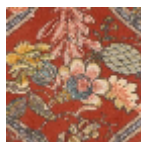

## BT127001 A LA TABLE DU ROI

Pineapples, the king of fruits, evoke exoticism par excellence. It fascinated all the European monarchs who attempted to grow them in our temperate climates from the second half of the 17th century. Printed on cut pile, A LA TABLE DU ROI reproduces a delightful document from the first half of the 19th century in surprising colors.

### BT127001 - CÉLESTE

Raccord : Vertical 101 cm / 39,76 inch

Raccord : Horizontal 131 cm / 51 inch

## 2 Colors

BT127001  
CÉLESTE

BT127002  
Rouge de  
chine