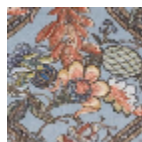

BT127001 A LA TABLE DU ROI

Pineapples, the king of fruits, evoke exoticism par excellence. It fascinated all the European monarchs who attempted to grow them in our temperate climates from the second half of the 17th century. Printed on cut pile, A LA TABLE DU ROI reproduces a delightful document from the first half of the 19th century in surprising colors.

BT127001 - CÉLESTE

Raccord : Vertical 101 cm / 39,76 inch

Raccord : Horizontal 131 cm / 51 inch

Braquenié

PERFORMANCE	TRAFIC INTENSE - NON FEU
FAMILY	Carpet Rug
TECHNIQUE	Printed tuft
USE	Intensive traffic Stairs
COMPOSITION	100 % Polyamide
DENSITY	19815 Points/Sq.ft
PILE	Cut pile
ASPECT	Mat
REPEAT	H: 131 cm - 51,00 inch V: 101 cm - 39,76 inch Straight repeat
NUMBER OF COLORS	-
PILE HEIGHT	6.00 mm 0.24 inch
TOTAL HEIGHT	7.00 mm 0.27 inch
TOTAL WEIGHT	6.62 oz/ft ²
CERTIFICATIONS	Passé
NOTES	Fire retardant Heavy traffic Large width
INFORMATION	Production tolerance +/- 3 to 5%

2 Colors

BT127001
CÉLESTE

BT127002
Rouge de
chine