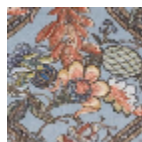

2 Colors

BT127001
CÉLESTE