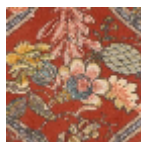

BT127001 A LA TABLE DU ROI

Pineapples, the king of fruits, evoke exoticism par excellence. It fascinated all the European monarchs who attempted to grow them in our temperate climates from the second half of the 17th century. Printed on cut pile, A LA TABLE DU ROI reproduces a delightful document from the first half of the 19th century in surprising colors.

BT127001 - CÉLESTE

Raccord : Vertical 101 cm / 39,76 inch

Raccord : Horizontal 131 cm / 51 inch

Braquenié

PERFORMANCE	TRAFIC INTENSE - NON FEU
FAMILY	Carpet Rug
TECHNIQUE	Printed tuft
USE	Intensive traffic Stairs
COMPOSITION	100 % Polyamide
DENSITY	19788 Points/Sq.ft
PILE	Cut pile
ASPECT	Mat
REPEAT	H: 131 cm - 51,00 inch V: 101 cm - 39,76 inch Straight repeat
NUMBER OF COLORS	-
PILE HEIGHT	6.00 mm 0.24 inch
TOTAL HEIGHT	8.00 mm 0.31 inch
TOTAL WEIGHT	7.53 oz/ft ²
CERTIFICATIONS	Passé
NOTES	Fire retardant Heavy traffic Large width
INFORMATION	Production tolerance +/- 3 to 5%

2 Colors

BT127001
CÉLESTE

BT127002
Rouge de
chine