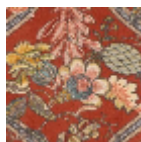

BT127002 A LA TABLE DU ROI

Pineapples, the king of fruits, evoke exoticism par excellence. It fascinated all the European monarchs who attempted to grow them in our temperate climates from the second half of the 17th century. Printed on cut pile, A LA TABLE DU ROI reproduces a delightful document from the first half of the 19th century in surprising colors.

BT127002 - Rouge de chine

Raccord : Vertical 101 cm / 39.76 inch

Raccord : Horizontal 131 cm / 51 inch

Braquenié

PERFORMANCE	TRAFIC INTENSE - NON FEU
FAMILY	Carpet Rug
TECHNIQUE	Printed tuft
USE	Intensive traffic Stairs
COMPOSITION	100 % Polyamide
DENSITY	19815 Points/Sq.ft
PILE	Cut pile
ASPECT	Mat
REPEAT	H: 131 cm - 51,00 inch V: 101 cm - 39,76 inch Straight repeat
NUMBER OF COLORS	-
PILE HEIGHT	6.00 mm 0.24 inch
TOTAL HEIGHT	7.00 mm 0.27 inch
TOTAL WEIGHT	6.62 oz/ft ²
CERTIFICATIONS	Passé
NOTES	Fire retardant Heavy traffic Large width
INFORMATION	Production tolerance +/- 3 to 5%

2 Colors

BT127001
CÉLESTE

BT127002
Rouge de
chine