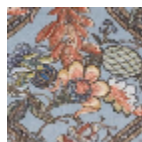

BT127002 A LA TABLE DU ROI

Pineapples, the king of fruits, evoke exoticism par excellence. It fascinated all the European monarchs who attempted to grow them in our temperate climates from the second half of the 17th century. Printed on cut pile, A LA TABLE DU ROI reproduces a delightful document from the first half of the 19th century in surprising colors.

BT127002 - Rouge de chine

Raccord : Vertical 101 cm / 39,76 inch

Raccord : Horizontal 131 cm / 51 inch

Braquenié

PERFORMANCE	TRAFIC INTENSE - NON FEU
FAMILY	Carpet Rug
TECHNIQUE	Printed tuft
USE	Intensive traffic Stairs
COMPOSITION	100 % Polyamide
DENSITY	19815 Points/Sq.ft
PILE	Cut pile
ASPECT	Mat
REPEAT	H: 131 cm - 51,00 inch V: 101 cm - 39,76 inch Straight repeat
NUMBER OF COLORS	-
PILE HEIGHT	6.00 mm 0.24 inch
TOTAL HEIGHT	7.00 mm 0.27 inch
TOTAL WEIGHT	6.62 oz/ft ²
CERTIFICATIONS	Passé
NOTES	Fire retardant Heavy traffic Large width
INFORMATION	Production tolerance +/- 3 to 5%

2 Colors

BT127001
CÉLESTE

BT127002
Rouge de
chine