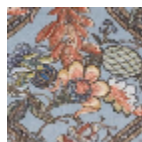

BT127002 A LA TABLE DU ROI

Pineapples, the king of fruits, evoke exoticism par excellence. It fascinated all the European monarchs who attempted to grow them in our temperate climates from the second half of the 17th century. Printed on cut pile, A LA TABLE DU ROI reproduces a delightful document from the first half of the 19th century in surprising colors.

BT127002 - Rouge de chine

Raccord : Vertical 101 cm / 39.76 inch

Raccord : Horizontal 131 cm / 51 inch

Braquenié

PERFORMANCE	TRAFIC INTENSE - NON FEU
FAMILY	Carpet Rug
TECHNIQUE	Printed tuft
USE	Intensive traffic Stairs
COMPOSITION	100 % Polyamide
DENSITY	19815 Points/Sq.ft
PILE	Cut pile
ASPECT	Mat
REPEAT	H: 131 cm - 51,00 inch V: 101 cm - 39,76 inch Straight repeat
NUMBER OF COLORS	-
PILE HEIGHT	6.00 mm 0.24 inch
TOTAL HEIGHT	7.00 mm 0.27 inch
TOTAL WEIGHT	6.62 oz/ft ²
CERTIFICATIONS	Passé
NOTES	Fire retardant Heavy traffic Large width
INFORMATION	Production tolerance +/- 3 to 5%

2 Colors

BT127001
CÉLESTE

BT127002
Rouge de
chine