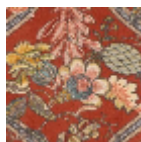

BT127002 A LA TABLE DU ROI

Pineapples, the king of fruits, evoke exoticism par excellence. It fascinated all the European monarchs who attempted to grow them in our temperate climates from the second half of the 17th century. Printed on cut pile, A LA TABLE DU ROI reproduces a delightful document from the first half of the 19th century in surprising colors.

BT127002 - Rouge de chine

Raccord : Vertical 101 cm / 39,76 inch

Raccord : Horizontal 131 cm / 51 inch

Braquenié

PERFORMANCE	TRAFIC INTENSE - NON FEU
FAMILY	Carpet Rug
TECHNIQUE	Printed tuft
USE	Intensive traffic Stairs
COMPOSITION	100 % Polyamide
DENSITY	19815 Points/Sq.ft
PILE	Cut pile
ASPECT	Mat
REPEAT	H: 131 cm - 51,00 inch V: 101 cm - 39,76 inch Straight repeat
NUMBER OF COLORS	-
PILE HEIGHT	6.00 mm 0.24 inch
TOTAL HEIGHT	7.00 mm 0.27 inch
TOTAL WEIGHT	6.62 oz/ft ²
CERTIFICATIONS	Passé
NOTES	Fire retardant Heavy traffic Large width
INFORMATION	Production tolerance +/- 3 to 5%

2 Colors

BT127001
CÉLESTE

BT127002
Rouge de
chine