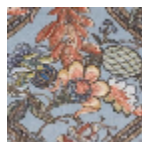

BT127002 A LA TABLE DU ROI

Pineapples, the king of fruits, evoke exoticism par excellence. It fascinated all the European monarchs who attempted to grow them in our temperate climates from the second half of the 17th century. Printed on cut pile, A LA TABLE DU ROI reproduces a delightful document from the first half of the 19th century in surprising colors.

BT127002 - Rouge de chine

Raccord : Vertical 101 cm / 39.76 inch

Raccord : Horizontal 131 cm / 51 inch

Braquenié

PERFORMANCE	TRAFIC INTENSE - NON FEU
FAMILY	Carpet Rug
TECHNIQUE	Printed tuft
USE	Intensive traffic Stairs
COMPOSITION	100 % Polyamide
DENSITY	19788 Points/Sq.ft
PILE	Cut pile
ASPECT	Mat
REPEAT	H: 131 cm - 51,00 inch V: 101 cm - 39,76 inch Straight repeat
NUMBER OF COLORS	-
PILE HEIGHT	6.00 mm 0.24 inch
TOTAL HEIGHT	8.00 mm 0.31 inch
TOTAL WEIGHT	7.53 oz/ft ²
CERTIFICATIONS	Passé
NOTES	Fire retardant Heavy traffic Large width
INFORMATION	Production tolerance +/- 3 to 5%

2 Colors

BT127001
CÉLESTE

BT127002
Rouge de
chine