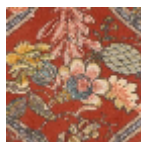

BT127002 A LA TABLE DU ROI

Pineapples, the king of fruits, evoke exoticism par excellence. It fascinated all the European monarchs who attempted to grow them in our temperate climates from the second half of the 17th century. Printed on cut pile, A LA TABLE DU ROI reproduces a delightful document from the first half of the 19th century in surprising colors.

BT127002 - Rouge de chine

Raccord : Vertical 101 cm / 39.76 inch

Raccord : Horizontal 131 cm / 51 inch

Braquenié

PERFORMANCE	TRAFIC INTENSE - NON FEU
FAMILY	Carpet Rug
TECHNIQUE	Printed tuft
USE	Intensive traffic Stairs
COMPOSITION	100 % Polyamide
DENSITY	19788 Points/Sq.ft
PILE	Cut pile
ASPECT	Mat
REPEAT	H: 131 cm - 51,00 inch V: 101 cm - 39,76 inch Straight repeat
NUMBER OF COLORS	-
PILE HEIGHT	6.00 mm 0.24 inch
TOTAL HEIGHT	8.00 mm 0.31 inch
TOTAL WEIGHT	7.53 oz/ft ²
CERTIFICATIONS	Passé
NOTES	Fire retardant Heavy traffic Large width
INFORMATION	Production tolerance +/- 3 to 5%

2 Colors

BT127001
CÉLESTE

BT127002
Rouge de
chine