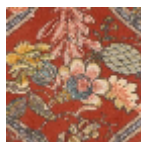

## BT127002 A LA TABLE DU ROI

Pineapples, the king of fruits, evoke exoticism par excellence. It fascinated all the European monarchs who attempted to grow them in our temperate climates from the second half of the 17th century. Printed on cut pile, A LA TABLE DU ROI reproduces a delightful document from the first half of the 19th century in surprising colors.

### BT127002 - Rouge de chine

Raccord : Vertical 101 cm / 39.76 inch

Raccord : Horizontal 131 cm / 51 inch

## 2 Colors

BT127001  
CÉLESTE

BT127002  
Rouge de  
chine