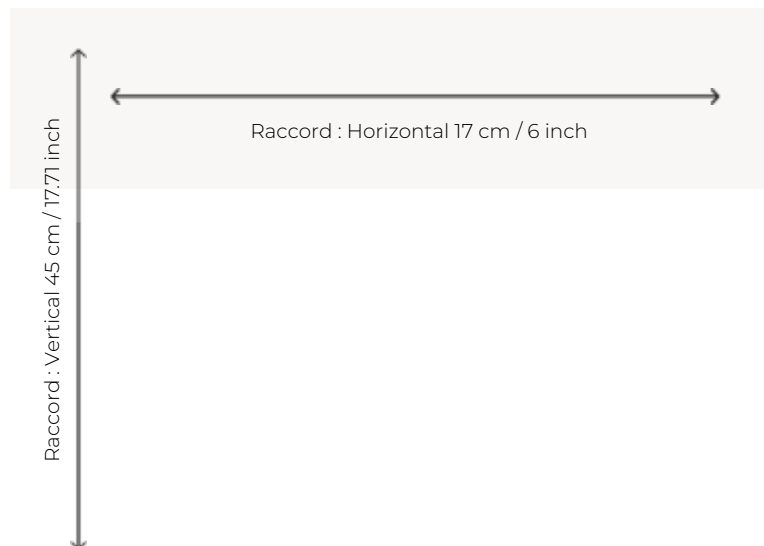

## BT128\_AX\_0001 BABYLONE AXMINSTER

Axminster carpet resuming the codes of the Persian carpets from the 17th century with these motives of trees in a composition in compartments.

### Braquenié

<b>PERFORMANCE</b>	TRAFIC INTENSE - NON FEU
<b>FAMILY</b>	Carpet
<b>TECHNIQUE</b>	Woven Axminster
<b>USE</b>	Intensive traffic
<b>COMPOSITION</b>	80 % Wool - 20 % Polyamide
<b>DENSITY</b>	7x10
<b>PILE</b>	Cut pile
<b>ASPECT</b>	Mat
<b>REPEAT</b>	H: 17 cm - 6,00 inch V: 45 cm - 17,71 inch Half drop repeat
<b>NUMBER OF COLORS</b>	7
<b>PILE HEIGHT</b>	7.40 mm 0.29 inch
<b>TOTAL HEIGHT</b>	10.10 mm 0.39 inch
<b>TOTAL WEIGHT</b>	7.18 oz/ft <sup>2</sup>
<b>CERTIFICATIONS</b>	Passé
<b>NOTES</b>	Fire retardant Heavy traffic Large width
<b>INFORMATION</b>	Production tolerance +/- 3 to 5% Natural peeling