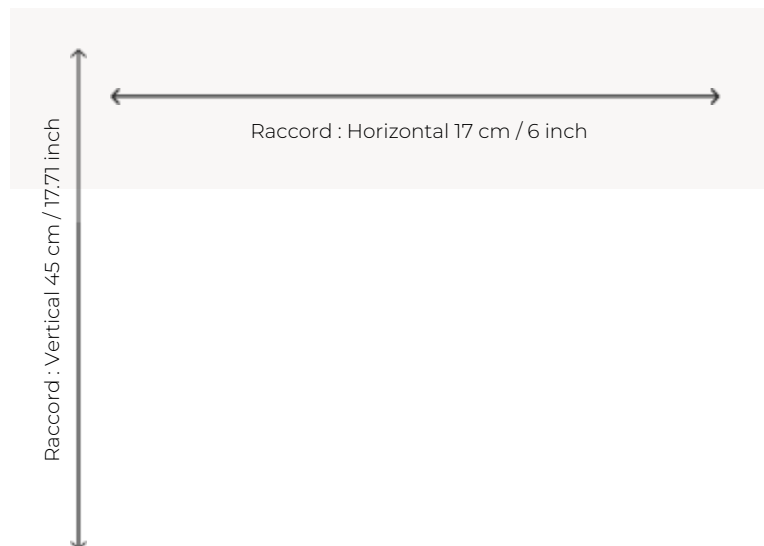

## BT128\_AX\_001 BABYLONE AXMINSTER

Axminster carpet resuming the codes of the Persian carpets from the 17th century with these motives of trees in a composition in compartments.

### Braquenié

<b>PERFORMANCE</b>	TRAFIC INTENSE - NON FEU
<b>FAMILY</b>	Carpet
<b>TECHNIQUE</b>	Woven Axminster
<b>USE</b>	Intensive traffic
<b>COMPOSITION</b>	80 % Wool - 20 % Polyamide
<b>DENSITY</b>	7x10
<b>PILE</b>	Cut pile
<b>ASPECT</b>	Mat
<b>REPEAT</b>	H: 17 cm - 6,00 inch V: 45 cm - 17,71 inch Half drop repeat
<b>NUMBER OF COLORS</b>	7
<b>PILE HEIGHT</b>	7.40 mm 0.29 inch
<b>TOTAL HEIGHT</b>	10.10 mm 0.39 inch
<b>TOTAL WEIGHT</b>	7.18 oz/ft <sup>2</sup>
<b>CERTIFICATIONS</b>	Passé
<b>NOTES</b>	Fire retardant Heavy traffic Large width
<b>INFORMATION</b>	Production tolerance +/- 3 to 5% Natural peeling