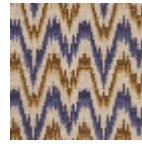

BT146001 MONTLIVAUT

Halfway between a colorful chevron and a hint of Hungary, this charming Axminster carpet pattern comes in two colors.

BT146001 - Vert

Braquenié

PERFORMANCE TRAFIC INTENSE - NON FEU

FAMILY Carpet

TECHNIQUE Fast-Track woven Axminster

USE Intensive traffic

COMPOSITION 80 % Wool - 20 % Polyamide

DENSITY 7x10

PILE Cut pile

ASPECT Mat

REPEAT H: 25 cm - 9,00 inch
V: 25 cm - 9,84 inch
Straight repeat

NUMBER OF COLORS 6

7 Colors

BT146_AX_001

BT146_FT_001

BT146_FT_0011

BT146_FT_0012

BT146001
Vert

BT146001_T

BT146002
Ocre