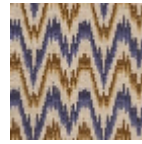

BT146002
Ocre