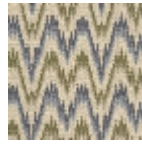

7 Colors

BT146_AX_001

BT146_FT_001

BT146_FT_0011

BT146_FT_0012

BT146001
Vert

BT146001_T