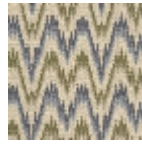

BT146001 MONTLIVAUT

Halfway between a colorful chevron and a hint of Hungary, this charming Axminster carpet pattern comes in two colors.

BT146001 - Vert

Braquenié

PERFORMANCE	TRAFIC INTENSE - NON FEU
FAMILY	Carpet
TECHNIQUE	Fast-Track woven Axminster
USE	Intensive traffic
COMPOSITION	80 % Wool - 20 % Polyamide
DENSITY	7x10
PILE	Cut pile
ASPECT	Mat
REPEAT	H: 25 cm - 9,00 inch V: 25 cm - 9,84 inch Straight repeat
NUMBER OF COLORS	6
PILE HEIGHT	7.40 mm 0.29 inch
TOTAL HEIGHT	10.10 mm 0.39 inch
TOTAL WEIGHT	7.18 oz/ft ²
NOTES	Fire retardant Heavy traffic Large width
INFORMATION	Production tolerance +/- 3 to 5% Natural irregularities Natural peeling

7 Colors

BT146_AX_001

BT146_FT_001

BT146_FT_0011

BT146_FT_0012

BT146001
Vert

BT146001_T

BT146002
Ocre