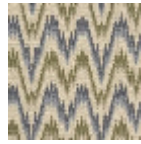

## BT146001 MONTLIVAUT

Halfway between a colorful chevron and a hint of Hungary, this charming Axminster carpet pattern comes in two colors.

# 7 Colors

BT146\_AX\_001

BT146\_FT\_001

BT146\_FT\_0011

BT146\_FT\_0012

BT146001  
Vert

BT146001\_T

BT146002  
Ocre