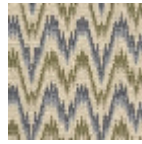

BT146001 MONTLIVAUT

Halfway between a colorful chevron and a hint of Hungary, this charming Axminster carpet pattern comes in two colors.

BT146001 - Vert

Braquenié

PERFORMANCE TRAFIC INTENSE - NON FEU

FAMILY Carpet

TECHNIQUE Fast-Track woven Axminster

USE Intensive traffic

COMPOSITION 80 % Wool - 20 % Polyamide

DENSITY 7x10

PILE Cut pile

ASPECT Mat

REPEAT H: 25 cm - 9,00 inch
V: 25 cm - 9,84 inch
Straight repeat

NUMBER OF COLORS 6

PILE HEIGHT 7.40 mm
0.29 inch

TOTAL HEIGHT 10.10 mm
0.39 inch

TOTAL WEIGHT 7.18 oz/ft²

NOTES Fire retardant
Heavy traffic
Large width

INFORMATION Production tolerance +/- 3 to 5%
Natural irregularities
Natural peeling

7 Colors

BT146_AX_001

BT146_FT_001

BT146_FT_0011

BT146_FT_0012

BT146001
Vert

BT146001_T

BT146002
Ocre