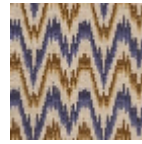

BT146001 MONTLIVAUT

Halfway between a colorful chevron and a hint of Hungary, this charming Axminster carpet pattern comes in two colors.

BT146001 - Vert

Braquenié

PERFORMANCE	TRAFIC INTENSE - NON FEU
FAMILY	Carpet
TECHNIQUE	Fast-Track woven Axminster
USE	Intensive traffic
COMPOSITION	80 % Wool - 20 % Polyamide
DENSITY	7x10
PILE	Cut pile
ASPECT	Mat
REPEAT	H: 25 cm - 9,00 inch V: 25 cm - 9,84 inch Straight repeat
NUMBER OF COLORS	6
PILE HEIGHT	7.40 mm 0.29 inch
TOTAL HEIGHT	10.10 mm 0.39 inch
TOTAL WEIGHT	7.18 oz/ft ²
NOTES	Fire retardant Heavy traffic Large width
INFORMATION	Production tolerance +/- 3 to 5% Natural irregularities Natural peeling

7 Colors

BT146_AX_001

BT146_FT_001

BT146_FT_0011

BT146_FT_0012

BT146001
Vert

BT146001_T

BT146002
Ocre