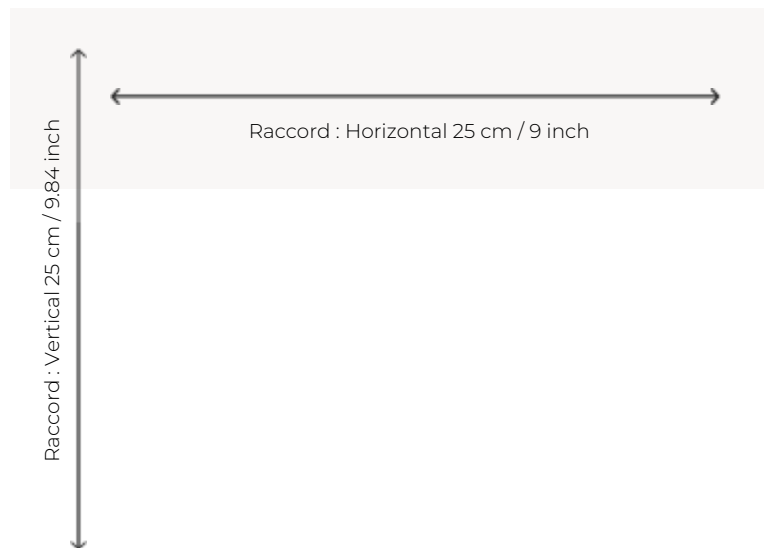

BT146001_T MONTLIVAUT

Halfway between a colorful chevron and a hint of Hungary, this charming Axminster carpet pattern comes in two colors.

BT146001_T -

Braquenié

PERFORMANCE TRAFIC INTENSE - NON FEU

FAMILY Carpet

TECHNIQUE Fast-Track woven Axminster

USE Intensive traffic

COMPOSITION 80 % Wool - 20 % Polyamide

DENSITY 7x10

PILE Cut pile

ASPECT Mat

REPEAT H: 25 cm - 9,00 inch
V: 25 cm - 9,84 inch
Straight repeat

NUMBER OF COLORS 6

PILE HEIGHT 7.40 mm
0.29 inch

TOTAL HEIGHT 10.10 mm
0.39 inch

TOTAL WEIGHT 7.18 oz/ft²

NOTES Fire retardant
Heavy traffic
Large width

INFORMATION Production tolerance +/- 3 to 5%
Natural irregularities
Natural peeling