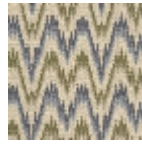

BT146001_T MONTLIVAUT

Halfway between a colorful chevron and a hint of Hungary, this charming Axminster carpet pattern comes in two colors.

BT146001_T -

Braquenié

PERFORMANCE TRAFIC INTENSE - NON FEU

FAMILY Carpet

TECHNIQUE Fast-Track woven Axminster

USE Intensive traffic

COMPOSITION 80 % Wool - 20 % Polyamide

DENSITY 7x10

PILE Cut pile

ASPECT Mat

REPEAT H: 25 cm - 9,00 inch
V: 25 cm - 9,84 inch
Straight repeat

NUMBER OF COLORS 6

PILE HEIGHT 7.40 mm
0.29 inch

TOTAL HEIGHT 10.10 mm
0.39 inch

TOTAL WEIGHT 7.18 oz/ft²

NOTES Fire retardant
Heavy traffic
Large width

INFORMATION Production tolerance +/- 3 to 5%
Natural irregularities
Natural peeling

7 Colors

BT146_AX_001

BT146_FT_001

BT146_FT_0011

BT146_FT_0012

BT146001
Vert

BT146001_T

BT146002
Ocre