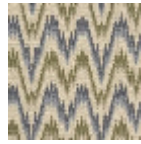

# BT146001\_T MONTLIVAUT

Halfway between a colorful chevron and a hint of Hungary, this charming Axminster carpet pattern comes in two colors.

# 7 Colors

BT146\_AX\_001

BT146\_FT\_001

BT146\_FT\_0011

BT146\_FT\_0012

BT146001  
Vert

BT146001\_T

BT146002  
Ocre