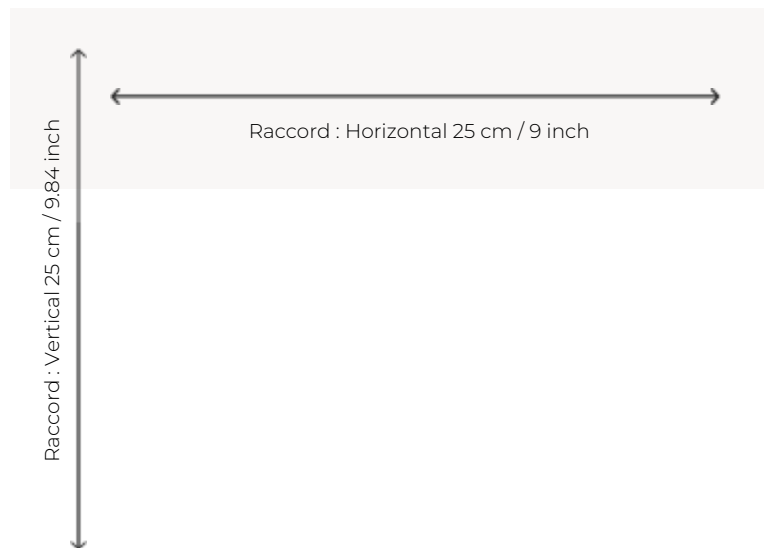

BT146001_T MONTLIVAUT

Halfway between a colorful chevron and a hint of Hungary, this charming Axminster carpet pattern comes in two colors.

BT146001_T -

Braquenié

PERFORMANCE TRAFIC INTENSE - NON FEU

FAMILY Carpet

TECHNIQUE Fast-Track woven Axminster

USE Intensive traffic

COMPOSITION 80 % Wool - 20 % Polyamide

DENSITY 7x10

PILE Cut pile

ASPECT Mat

REPEAT H: 25 cm - 9,00 inch
V: 25 cm - 9,84 inch
Straight repeat

NUMBER OF COLORS 6

PILE HEIGHT 7.40 mm
0.29 inch

TOTAL HEIGHT 10.10 mm
0.39 inch

TOTAL WEIGHT 7.18 oz/ft²

NOTES Fire retardant
Heavy traffic
Large width

INFORMATION Production tolerance +/- 3 to 5%
Natural irregularities
Natural peeling