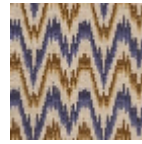

BT146001_T MONTLIVAUT

Halfway between a colorful chevron and a hint of Hungary, this charming Axminster carpet pattern comes in two colors.

BT146001_T -

Braquenié

PERFORMANCE TRAFIC INTENSE - NON FEU

FAMILY Carpet

TECHNIQUE Fast-Track woven Axminster

USE Intensive traffic

COMPOSITION 80 % Wool - 20 % Polyamide

DENSITY 7x10

PILE Cut pile

ASPECT Mat

REPEAT H: 25 cm - 9,00 inch
V: 25 cm - 9,84 inch
Straight repeat

NUMBER OF COLORS 6

7 Colors

BT146_AX_001

BT146_FT_001

BT146_FT_0011

BT146_FT_0012

BT146001
Vert

BT146001_T

BT146002
Ocre