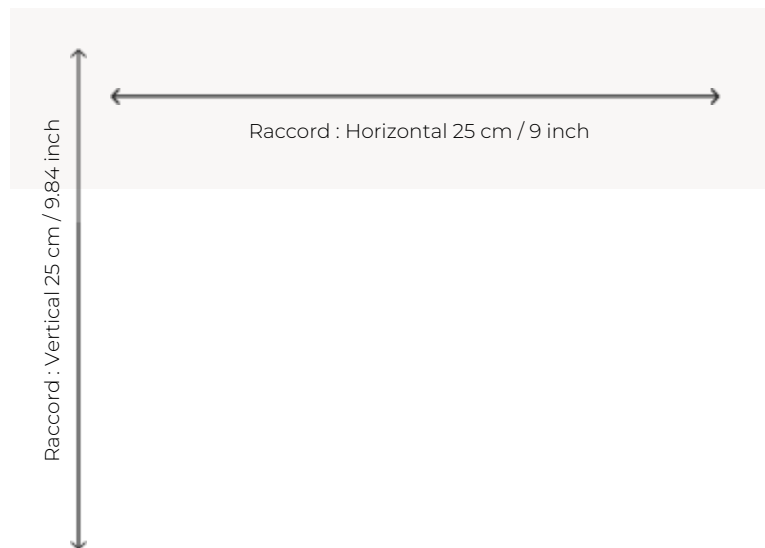

BT146001_T MONTLIVAUT

Halfway between a colorful chevron and a hint of Hungary, this charming Axminster carpet pattern comes in two colors.

BT146001_T -

Braquenié

PERFORMANCE TRAFIC INTENSE - NON FEU

FAMILY Carpet

TECHNIQUE Fast-Track woven Axminster

USE Intensive traffic

COMPOSITION 80 % Wool - 20 % Polyamide

DENSITY 7x10

PILE Cut pile

ASPECT Mat

REPEAT H: 25 cm - 9,00 inch
V: 25 cm - 9,84 inch
Straight repeat

NUMBER OF COLORS 6

PILE HEIGHT 7.40 mm
0.29 inch

TOTAL HEIGHT 10.10 mm
0.39 inch

TOTAL WEIGHT 7.18 oz/ft²

NOTES Fire retardant
Heavy traffic
Large width

INFORMATION Production tolerance +/- 3 to 5%
Natural irregularities
Natural peeling