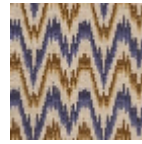

BT146002 MONTLIVAUT

Halfway between a colorful chevron and a hint of Hungary, this charming Axminster carpet pattern comes in two colors.

BT146002 - Ocre

Braquenié

PERFORMANCE	TRAFIC INTENSE - NON FEU
FAMILY	Carpet
TECHNIQUE	Fast-Track woven Axminster
USE	Intensive traffic
COMPOSITION	80 % Wool - 20 % Polyamide
DENSITY	7x10
PILE	Cut pile
ASPECT	Mat
REPEAT	H: 25 cm - 9,00 inch V: 25 cm - 9,84 inch Straight repeat
NUMBER OF COLORS	6
PILE HEIGHT	7.40 mm 0.29 inch
TOTAL HEIGHT	10.10 mm 0.39 inch
TOTAL WEIGHT	7.18 oz/ft ²
NOTES	Fire retardant Heavy traffic Large width
INFORMATION	Production tolerance +/- 3 to 5% Natural irregularities Natural peeling

7 Colors

BT146_AX_001

BT146_FT_001

BT146_FT_0011

BT146_FT_0012

BT146001
Vert

BT146001_T

BT146002
Ocre