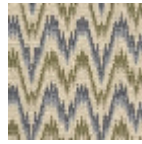

BT146002 MONTLIVAUT

Halfway between a colorful chevron and a hint of Hungary, this charming Axminster carpet pattern comes in two colors.

BT146002 - Ocre

Braquenié

PERFORMANCE	TRAFIC INTENSE - NON FEU
FAMILY	Carpet
TECHNIQUE	Fast-Track woven Axminster
USE	Intensive traffic
COMPOSITION	80 % Wool - 20 % Polyamide
DENSITY	7x10
PILE	Cut pile
ASPECT	Mat
REPEAT	H: 25 cm - 9,00 inch V: 25 cm - 9,84 inch Straight repeat
NUMBER OF COLORS	6
PILE HEIGHT	7.40 mm 0.29 inch
TOTAL HEIGHT	10.10 mm 0.39 inch
TOTAL WEIGHT	7.18 oz/ft ²
NOTES	Fire retardant Heavy traffic Large width
INFORMATION	Production tolerance +/- 3 to 5% Natural irregularities Natural peeling

7 Colors

BT146_AX_001

BT146_FT_001

BT146_FT_0011

BT146_FT_0012

BT146001
Vert

BT146001_T

BT146002
Ocre