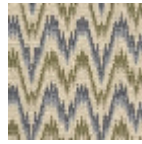

# BT146\_AX\_001 MONTLIVAUT

Halfway between a colorful chevron and a hint of Hungary, this charming Axminster carpet pattern comes in two colors.

# 7 Colors

BT146\_AX\_001

BT146\_FT\_001

BT146\_FT\_0011

BT146\_FT\_0012

BT146001  
Vert

BT146001\_T

BT146002  
Ocre