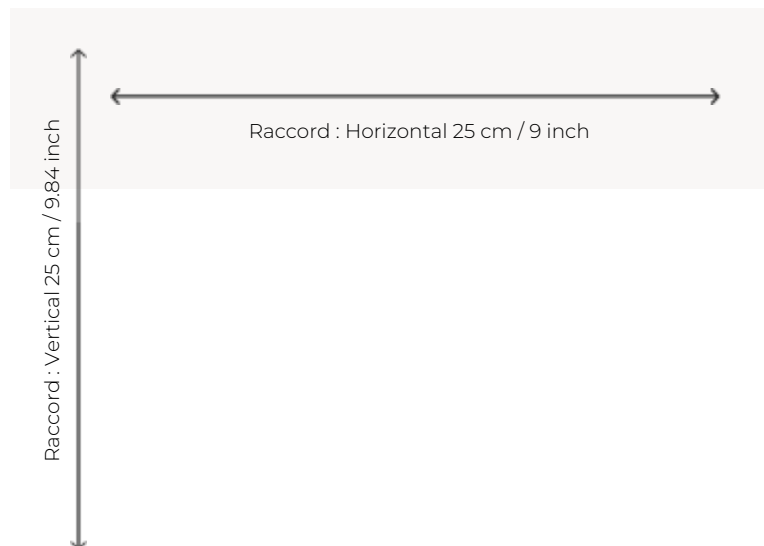

BT146_AX_001 MONTLIVAUT

Halfway between a colorful chevron and a hint of Hungary, this charming Axminster carpet pattern comes in two colors.

BT146_AX_001 -

Braquenié

PERFORMANCE TRAFIC INTENSE - NON FEU

FAMILY Carpet

TECHNIQUE Fast-Track woven Axminster

USE Intensive traffic

COMPOSITION 80 % Wool - 20 % Polyamide

DENSITY 7x10

PILE Cut pile

ASPECT Mat

REPEAT H: 25 cm - 9,00 inch
V: 25 cm - 9,84 inch
Straight repeat

NUMBER OF COLORS 6

PILE HEIGHT 7.40 mm
0.29 inch

TOTAL HEIGHT 10.10 mm
0.39 inch

TOTAL WEIGHT 7.18 oz/ft²

NOTES Fire retardant
Heavy traffic
Large width

INFORMATION Production tolerance +/- 3 to 5%
Natural irregularities
Natural peeling