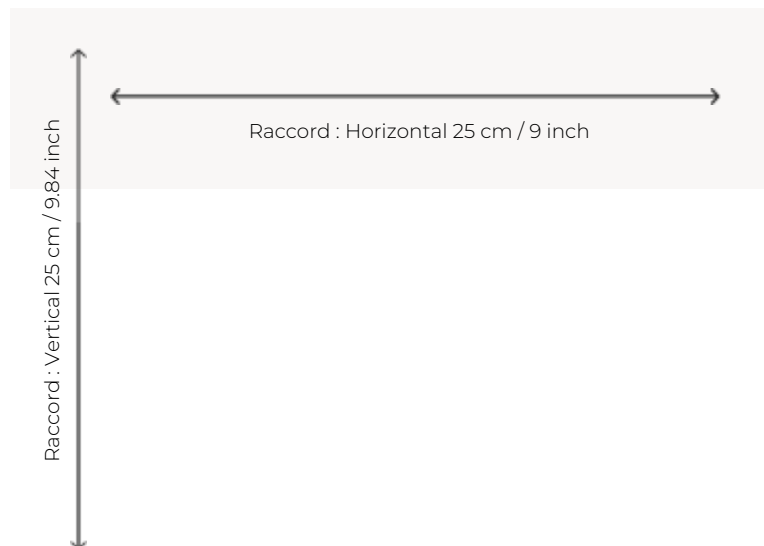

BT146_AX_001 MONTLIVAUT

Halfway between a colorful chevron and a hint of Hungary, this charming Axminster carpet pattern comes in two colors.

BT146_AX_001 -

Braquenié

PERFORMANCE TRAFIC INTENSE - NON FEU

FAMILY Carpet

TECHNIQUE Fast-Track woven Axminster

USE Intensive traffic

COMPOSITION 80 % Wool - 20 % Polyamide

DENSITY 7x10

PILE Cut pile

ASPECT Mat

REPEAT H: 25 cm - 9,00 inch
V: 25 cm - 9,84 inch
Straight repeat

NUMBER OF COLORS 6

PILE HEIGHT 7.40 mm
0.29 inch

TOTAL HEIGHT 10.10 mm
0.39 inch

TOTAL WEIGHT 7.18 oz/ft²

NOTES Fire retardant
Heavy traffic
Large width

INFORMATION Production tolerance +/- 3 to 5%
Natural irregularities
Natural peeling