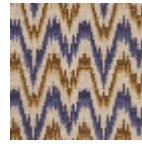

# BT146\_AX\_001 MONTLIVAUT

Halfway between a colorful chevron and a hint of Hungary, this charming Axminster carpet pattern comes in two colors.

# 7 Colors

BT146\_AX\_001

BT146\_FT\_001

BT146\_FT\_0011

BT146\_FT\_0012

BT146001  
Vert

BT146001\_T

BT146002  
Ocre