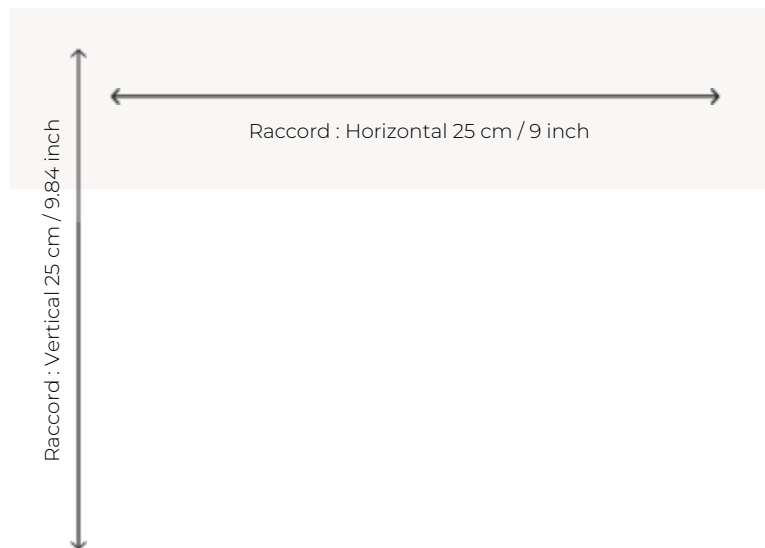

BT146_AX_001 MONTLIVAUT

Halfway between a colorful chevron and a hint of Hungary, this charming Axminster carpet pattern comes in two colors.

BT146_AX_001 -

Braquenié

PERFORMANCE TRAFIC INTENSE - NON FEU

FAMILY Carpet

TECHNIQUE Fast-Track woven Axminster

USE Intensive traffic

COMPOSITION 80 % Wool - 20 % Polyamide

DENSITY 7x10

PILE Cut pile

ASPECT Mat

REPEAT H: 25 cm - 9,00 inch
V: 25 cm - 9,84 inch
Straight repeat

NUMBER OF COLORS 6

PILE HEIGHT 7.40 mm
0.29 inch

TOTAL HEIGHT 10.10 mm
0.39 inch

TOTAL WEIGHT 7.18 oz/ft²

NOTES Fire retardant
Heavy traffic
Large width

INFORMATION Production tolerance +/- 3 to 5%
Natural irregularities
Natural peeling