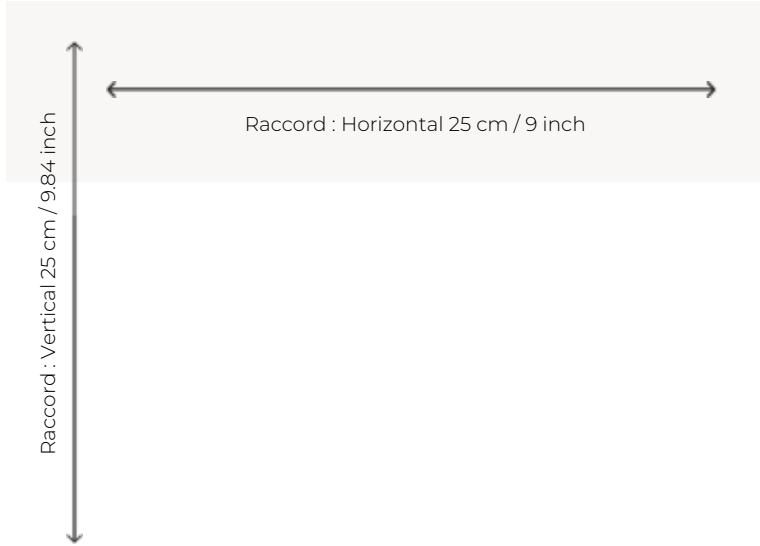

BT146_FT_001 MONTLIVAUT

Halfway between a colorful chevron and a hint of Hungary, this charming Axminster carpet pattern comes in two colors.

BT146_FT_001 -

Braquenié

PERFORMANCE TRAFIC INTENSE - NON FEU

FAMILY Carpet

TECHNIQUE Fast-Track woven Axminster

USE Intensive traffic

COMPOSITION 80 % Wool - 20 % Polyamide

DENSITY 7x10

PILE Cut pile

ASPECT Mat

REPEAT H: 25 cm - 9,00 inch
V: 25 cm - 9,84 inch
Straight repeat

NUMBER OF COLORS 6

PILE HEIGHT 7.40 mm
0.29 inch

TOTAL HEIGHT 10.10 mm
0.39 inch

TOTAL WEIGHT 7.18 oz/ft²

NOTES Fire retardant
Heavy traffic
Large width

INFORMATION Production tolerance +/- 3 to 5%
Natural irregularities
Natural peeling