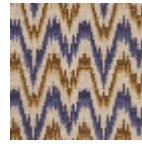

BT146_FT_001 MONTLIVAUT

Halfway between a colorful chevron and a hint of Hungary, this charming Axminster carpet pattern comes in two colors.

BT146_FT_001 -

Braquenié

PERFORMANCE TRAFIC INTENSE - NON FEU

FAMILY Carpet

TECHNIQUE Fast-Track woven Axminster

USE Intensive traffic

COMPOSITION 80 % Wool - 20 % Polyamide

DENSITY 7x10

PILE Cut pile

ASPECT Mat

REPEAT H: 25 cm - 9,00 inch
V: 25 cm - 9,84 inch
Straight repeat

NUMBER OF COLORS 6

7 Colors

BT146_AX_001

BT146_FT_001

BT146_FT_0011

BT146_FT_0012

BT146001
Vert

BT146001_T

BT146002
Ocre