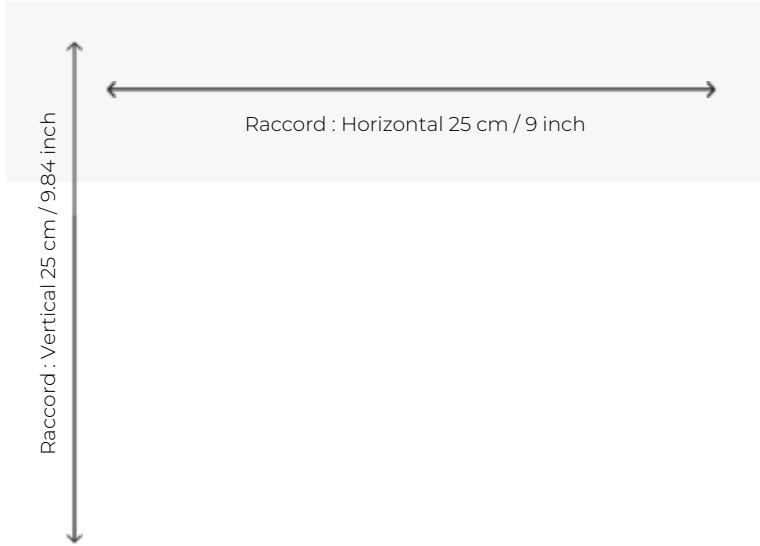

BT146_FT_001 MONTLIVAUT

Halfway between a colorful chevron and a hint of Hungary, this charming Axminster carpet pattern comes in two colors.

BT146_FT_001 -

Braquenié

PERFORMANCE TRAFIC INTENSE - NON FEU

FAMILY Carpet

TECHNIQUE Fast-Track woven Axminster

USE Intensive traffic

COMPOSITION 80 % Wool - 20 % Polyamide

DENSITY 7x10

PILE Cut pile

ASPECT Mat

REPEAT H: 25 cm - 9,00 inch
V: 25 cm - 9,84 inch
Straight repeat

NUMBER OF COLORS 6

PILE HEIGHT 7.40 mm
0.29 inch

TOTAL HEIGHT 10.10 mm
0.39 inch

TOTAL WEIGHT 7.18 oz/ft²

NOTES Fire retardant
Heavy traffic
Large width

INFORMATION Production tolerance +/- 3 to 5%
Natural irregularities
Natural peeling