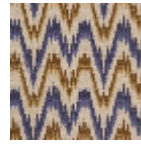

BT146_FT_001 MONTLIVAUT

Halfway between a colorful chevron and a hint of Hungary, this charming Axminster carpet pattern comes in two colors.

BT146_FT_001 -

Braquenié

PERFORMANCE TRAFIC INTENSE - NON FEU

FAMILY Carpet

TECHNIQUE Fast-Track woven Axminster

USE Intensive traffic

COMPOSITION 80 % Wool - 20 % Polyamide

DENSITY 7x10

PILE Cut pile

ASPECT Mat

REPEAT H: 25 cm - 9,00 inch
V: 25 cm - 9,84 inch
Straight repeat

NUMBER OF COLORS 6

7 Colors

BT146_AX_001

BT146_FT_001

BT146_FT_0011

BT146_FT_0012

BT146001
Vert

BT146001_T

BT146002
Ocre