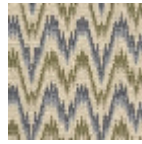

BT146_FT_001 MONTLIVAUT

Halfway between a colorful chevron and a hint of Hungary, this charming Axminster carpet pattern comes in two colors.

BT146_FT_001 -

Braquenié

PERFORMANCE TRAFIC INTENSE - NON FEU

FAMILY Carpet

TECHNIQUE Fast-Track woven Axminster

USE Intensive traffic

COMPOSITION 80 % Wool - 20 % Polyamide

DENSITY 7x10

PILE Cut pile

ASPECT Mat

REPEAT H: 25 cm - 9,00 inch
V: 25 cm - 9,84 inch
Straight repeat

NUMBER OF COLORS 6

PILE HEIGHT 7.40 mm
0.29 inch

TOTAL HEIGHT 10.10 mm
0.39 inch

TOTAL WEIGHT 7.18 oz/ft²

NOTES Fire retardant
Heavy traffic
Large width

INFORMATION Production tolerance +/- 3 to 5%
Natural irregularities
Natural peeling

7 Colors

BT146_AX_001

BT146_FT_001

BT146_FT_0011

BT146_FT_0012

BT146001
Vert

BT146001_T

BT146002
Ocre