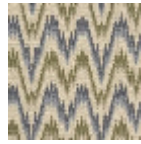

BT146_FT_001 MONTLIVAUT

Halfway between a colorful chevron and a hint of Hungary, this charming Axminster carpet pattern comes in two colors.

BT146_FT_001 -

Braquenié

PERFORMANCE TRAFIC INTENSE - NON FEU

FAMILY Carpet

TECHNIQUE Fast-Track woven Axminster

USE Intensive traffic

COMPOSITION 80 % Wool - 20 % Polyamide

DENSITY 7x10

PILE Cut pile

ASPECT Mat

REPEAT H: 25 cm - 9,00 inch
V: 25 cm - 9,84 inch
Straight repeat

NUMBER OF COLORS 6

PILE HEIGHT 7.40 mm
0.29 inch

TOTAL HEIGHT 10.10 mm
0.39 inch

TOTAL WEIGHT 7.18 oz/ft²

NOTES Fire retardant
Heavy traffic
Large width

INFORMATION Production tolerance +/- 3 to 5%
Natural irregularities
Natural peeling

7 Colors

BT146_AX_001

BT146_FT_001

BT146_FT_0011

BT146_FT_0012

BT146001
Vert

BT146001_T

BT146002
Ocre