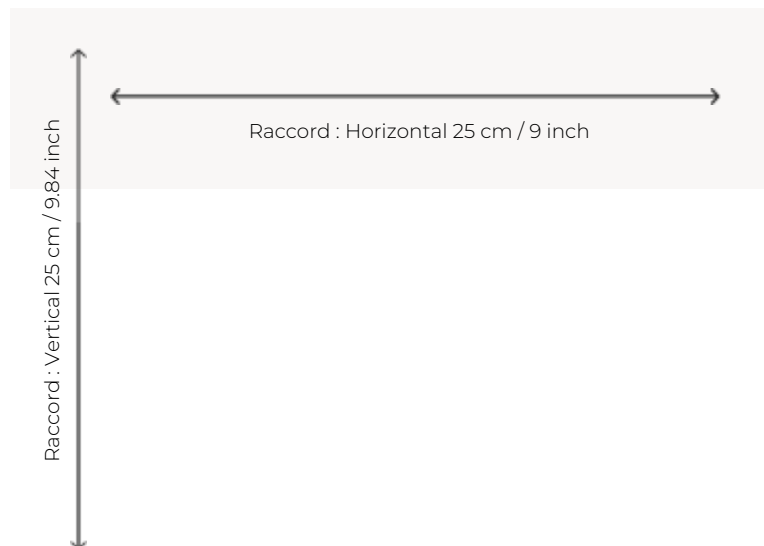

BT146_FT_001 MONTLIVAUT

Halfway between a colorful chevron and a hint of Hungary, this charming Axminster carpet pattern comes in two colors.

BT146_FT_001 -

Braquenié

PERFORMANCE TRAFIC INTENSE - NON FEU

FAMILY Carpet

TECHNIQUE Fast-Track woven Axminster

USE Intensive traffic

COMPOSITION 80 % Wool - 20 % Polyamide

DENSITY 7x10

PILE Cut pile

ASPECT Mat

REPEAT H: 25 cm - 9,00 inch
V: 25 cm - 9,84 inch
Straight repeat

NUMBER OF COLORS 6

PILE HEIGHT 7.40 mm
0.29 inch

TOTAL HEIGHT 10.10 mm
0.39 inch

TOTAL WEIGHT 7.18 oz/ft²

NOTES Fire retardant
Heavy traffic
Large width

INFORMATION Production tolerance +/- 3 to 5%
Natural irregularities
Natural peeling