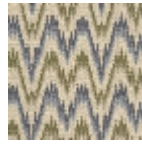

BT146_FT_0011 MONTLIVAUT

Halfway between a colorful chevron and a hint of Hungary, this charming Axminster carpet pattern comes in two colors.

BT146_FT_0011 -

Braquenié

PERFORMANCE TRAFIC INTENSE - NON FEU

FAMILY Carpet

TECHNIQUE Fast-Track woven Axminster

USE Intensive traffic

COMPOSITION 80 % Wool - 20 % Polyamide

DENSITY 7x10

PILE Cut pile

ASPECT Mat

REPEAT H: 25 cm - 9,00 inch
V: 25 cm - 9,84 inch
Straight repeat

NUMBER OF COLORS 6

PILE HEIGHT 7.40 mm
0.29 inch

TOTAL HEIGHT 10.10 mm
0.39 inch

TOTAL WEIGHT 7.18 oz/ft²

NOTES Fire retardant
Heavy traffic
Large width

INFORMATION Production tolerance +/- 3 to 5%
Natural irregularities
Natural peeling

7 Colors

BT146_AX_001

BT146_FT_001

BT146_FT_0011

BT146_FT_0012

BT146001
Vert

BT146001_T

BT146002
Ocre