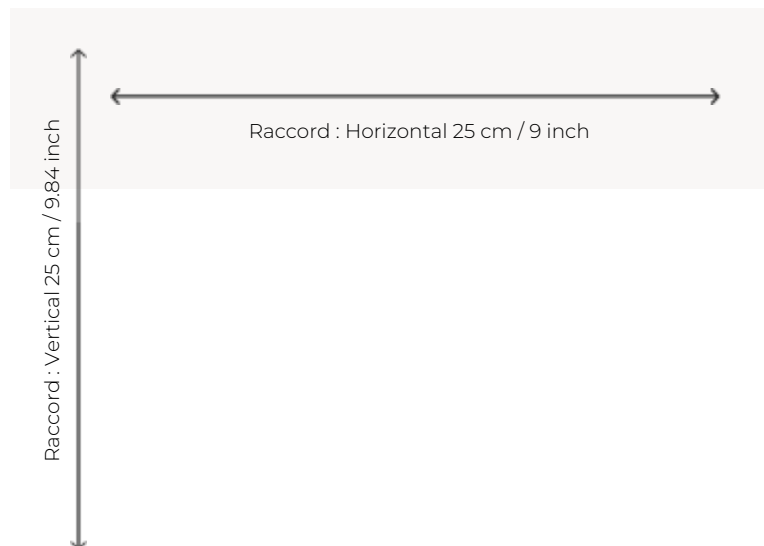

BT146_FT_0011 MONTLIVAUT

Halfway between a colorful chevron and a hint of Hungary, this charming Axminster carpet pattern comes in two colors.

BT146_FT_0011 -

Braquenié

PERFORMANCE TRAFIC INTENSE - NON FEU

FAMILY Carpet

TECHNIQUE Fast-Track woven Axminster

USE Intensive traffic

COMPOSITION 80 % Wool - 20 % Polyamide

DENSITY 7x10

PILE Cut pile

ASPECT Mat

REPEAT H: 25 cm - 9,00 inch
V: 25 cm - 9,84 inch
Straight repeat

NUMBER OF COLORS 6

PILE HEIGHT 7.40 mm
0.29 inch

TOTAL HEIGHT 10.10 mm
0.39 inch

TOTAL WEIGHT 7.18 oz/ft²

NOTES Fire retardant
Heavy traffic
Large width

INFORMATION Production tolerance +/- 3 to 5%
Natural irregularities
Natural peeling