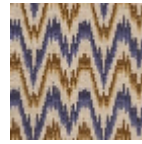

BT146_FT_0011 MONTLIVAUT

Halfway between a colorful chevron and a hint of Hungary, this charming Axminster carpet pattern comes in two colors.

BT146_FT_0011 -

Braquenié

PERFORMANCE TRAFIC INTENSE - NON FEU

NUMBER OF COLORS 6

PILE HEIGHT 7.40 mm
0.29 inch

TOTAL HEIGHT 10.10 mm
0.39 inch

TOTAL WEIGHT 7.18 oz/ft²

NOTES Fire retardant
Heavy traffic
Large width

INFORMATION Production tolerance +/- 3 to 5%
Natural irregularities
Natural peeling

7 Colors

BT146_AX_001

BT146_FT_001

BT146_FT_0011

BT146_FT_0012

BT146001
Vert

BT146001_T

BT146002
Ocre