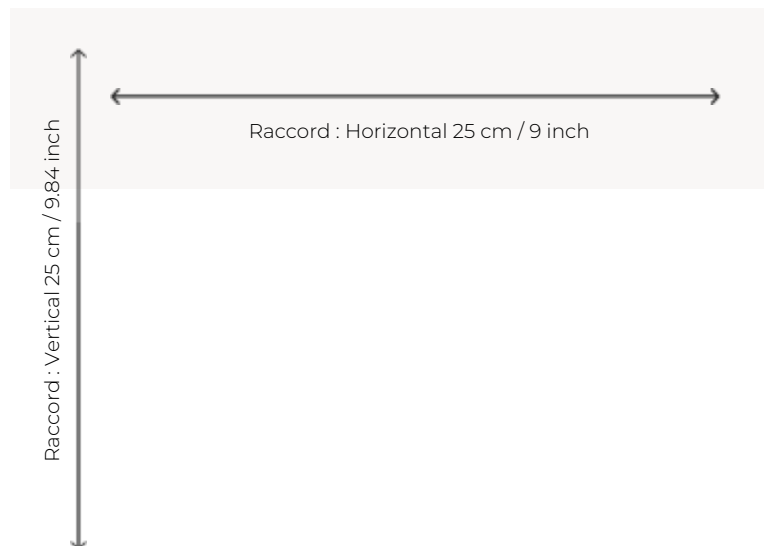

BT146_FT_0011 MONTLIVAUT

Halfway between a colorful chevron and a hint of Hungary, this charming Axminster carpet pattern comes in two colors.

BT146_FT_0011 -

Braquenié

PERFORMANCE TRAFIC INTENSE - NON FEU

FAMILY Carpet

TECHNIQUE Fast-Track woven Axminster

USE Intensive traffic

COMPOSITION 80 % Wool - 20 % Polyamide

DENSITY 7x10

PILE Cut pile

ASPECT Mat

REPEAT H: 25 cm - 9,00 inch
V: 25 cm - 9,84 inch
Straight repeat

NUMBER OF COLORS 6

PILE HEIGHT 7.40 mm
0.29 inch

TOTAL HEIGHT 10.10 mm
0.39 inch

TOTAL WEIGHT 7.18 oz/ft²

NOTES Fire retardant
Heavy traffic
Large width

INFORMATION Production tolerance +/- 3 to 5%
Natural irregularities
Natural peeling