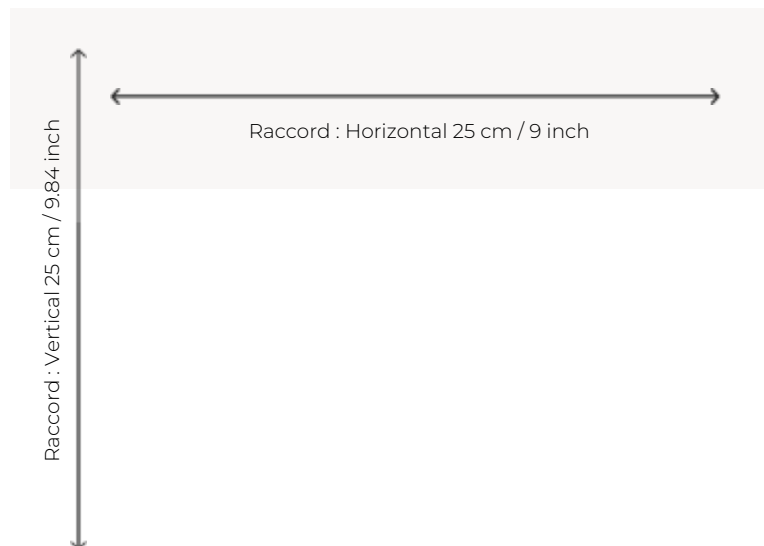

BT146_FT_0012 MONTLIVAUT

Halfway between a colorful chevron and a hint of Hungary, this charming Axminster carpet pattern comes in two colors.

BT146_FT_0012 -

Braquenié

PERFORMANCE TRAFIC INTENSE - NON FEU

FAMILY Carpet

TECHNIQUE Fast-Track woven Axminster

USE Intensive traffic

COMPOSITION 80 % Wool - 20 % Polyamide

DENSITY 7x10

PILE Cut pile

ASPECT Mat

REPEAT H: 25 cm - 9,00 inch
V: 25 cm - 9,84 inch
Straight repeat

NUMBER OF COLORS 6

PILE HEIGHT 7.40 mm
0.29 inch

TOTAL HEIGHT 10.10 mm
0.39 inch

TOTAL WEIGHT 7.18 oz/ft²

NOTES Fire retardant
Heavy traffic
Large width

INFORMATION Production tolerance +/- 3 to 5%
Natural irregularities
Natural peeling