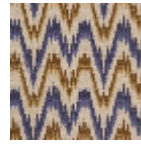

BT146_FT_0012 MONTLIVAUT

Halfway between a colorful chevron and a hint of Hungary, this charming Axminster carpet pattern comes in two colors.

BT146_FT_0012 -

Braquenié

PERFORMANCE TRAFIC INTENSE - NON FEU

NUMBER OF COLORS 6

PILE HEIGHT 7.40 mm
0.29 inch

TOTAL HEIGHT 10.10 mm
0.39 inch

TOTAL WEIGHT 7.18 oz/ft²

NOTES Fire retardant
Heavy traffic
Large width

INFORMATION Production tolerance +/- 3 to 5%
Natural irregularities
Natural peeling

7 Colors

BT146_AX_001

BT146_FT_001

BT146_FT_0011

BT146_FT_0012

BT146001
Vert

BT146001_T

BT146002
Ocre