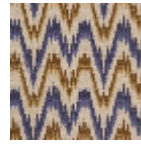

BT146002
Ocre