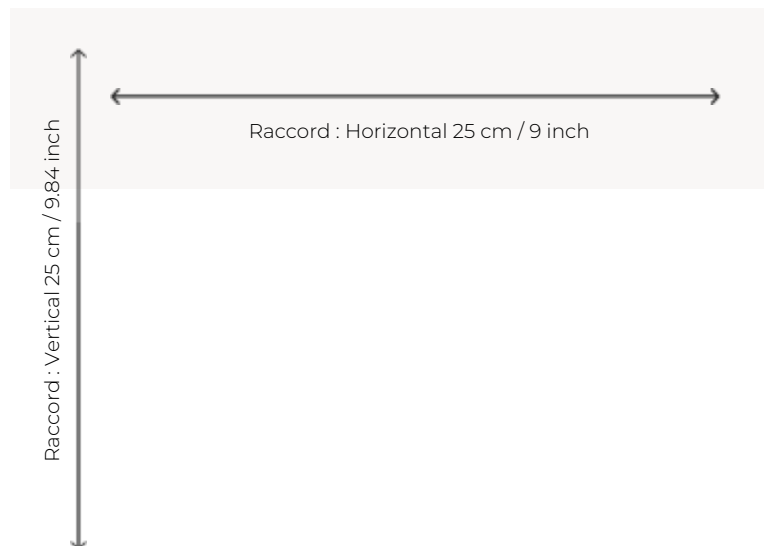

## BT146\_FT\_0012 MONTLIVAUT

Halfway between a colorful chevron and a hint of Hungary, this charming Axminster carpet pattern comes in two colors.

### Braquenié

**PERFORMANCE** TRAFIC INTENSE - NON FEU

**FAMILY** Carpet

**TECHNIQUE** Fast-Track woven Axminster

**USE** Intensive traffic

**COMPOSITION** 80 % Wool - 20 % Polyamide

**DENSITY** 7x10

**PILE** Cut pile

**ASPECT** Mat

**REPEAT** H: 25 cm - 9,00 inch  
V: 25 cm - 9,84 inch  
Straight repeat

**NUMBER OF COLORS** 6

**PILE HEIGHT** 7.40 mm  
0.29 inch

**TOTAL HEIGHT** 10.10 mm  
0.39 inch

**TOTAL WEIGHT** 7.18 oz/ft<sup>2</sup>