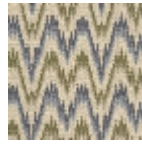

BT146_FT_0012 MONTLIVAUT

Halfway between a colorful chevron and a hint of Hungary, this charming Axminster carpet pattern comes in two colors.

BT146_FT_0012 -

Braquenié

PERFORMANCE TRAFIC INTENSE - NON FEU

FAMILY Carpet

TECHNIQUE Fast-Track woven Axminster

USE Intensive traffic

COMPOSITION 80 % Wool - 20 % Polyamide

DENSITY 7x10

PILE Cut pile

ASPECT Mat

REPEAT H: 25 cm - 9,00 inch
V: 25 cm - 9,84 inch
Straight repeat

NUMBER OF COLORS 6

PILE HEIGHT 7.40 mm
0.29 inch

TOTAL HEIGHT 10.10 mm
0.39 inch

TOTAL WEIGHT 7.18 oz/ft²

NOTES Fire retardant
Heavy traffic
Large width

INFORMATION Production tolerance +/- 3 to 5%
Natural irregularities
Natural peeling

7 Colors

BT146_AX_001

BT146_FT_001

BT146_FT_0011

BT146_FT_0012

BT146001
Vert

BT146001_T

BT146002
Ocre