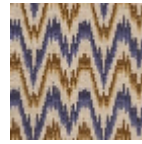

BT146_FT_0012 MONTLIVAUT

Halfway between a colorful chevron and a hint of Hungary, this charming Axminster carpet pattern comes in two colors.

BT146_FT_0012 -

Braquenié

PERFORMANCE TRAFIC INTENSE - NON FEU

NUMBER OF COLORS 6

PILE HEIGHT 7.40 mm
0.29 inch

TOTAL HEIGHT 10.10 mm
0.39 inch

TOTAL WEIGHT 7.18 oz/ft²

NOTES Fire retardant
Heavy traffic
Large width

INFORMATION Production tolerance +/- 3 to 5%
Natural irregularities
Natural peeling

7 Colors

BT146_AX_001

BT146_FT_001

BT146_FT_0011

BT146_FT_0012

BT146001
Vert

BT146001_T

BT146002
Ocre