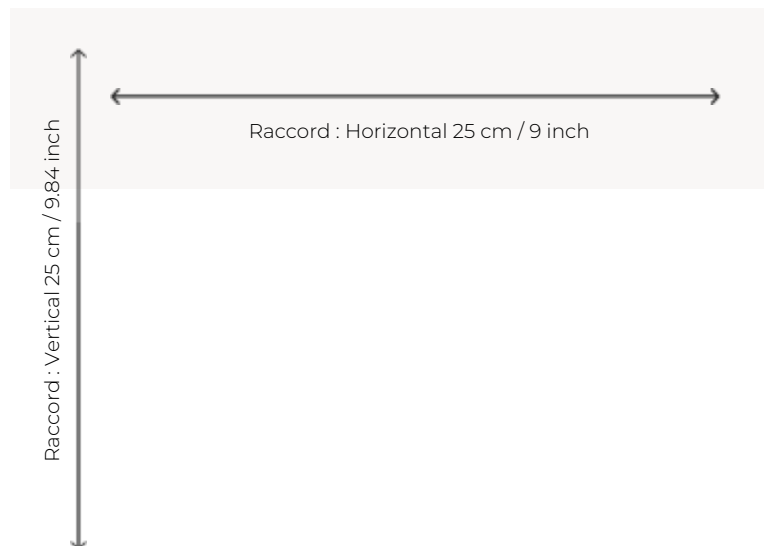

BT146_FT_0012 MONTLIVAUT

Halfway between a colorful chevron and a hint of Hungary, this charming Axminster carpet pattern comes in two colors.

BT146_FT_0012 -

Braquenié

PERFORMANCE TRAFIC INTENSE - NON FEU

FAMILY Carpet

TECHNIQUE Fast-Track woven Axminster

USE Intensive traffic

COMPOSITION 80 % Wool - 20 % Polyamide

DENSITY 7x10

PILE Cut pile

ASPECT Mat

REPEAT H: 25 cm - 9,00 inch
V: 25 cm - 9,84 inch
Straight repeat

NUMBER OF COLORS 6

PILE HEIGHT 7.40 mm
0.29 inch

TOTAL HEIGHT 10.10 mm
0.39 inch

TOTAL WEIGHT 7.18 oz/ft²

NOTES Fire retardant
Heavy traffic
Large width

INFORMATION Production tolerance +/- 3 to 5%
Natural irregularities
Natural peeling