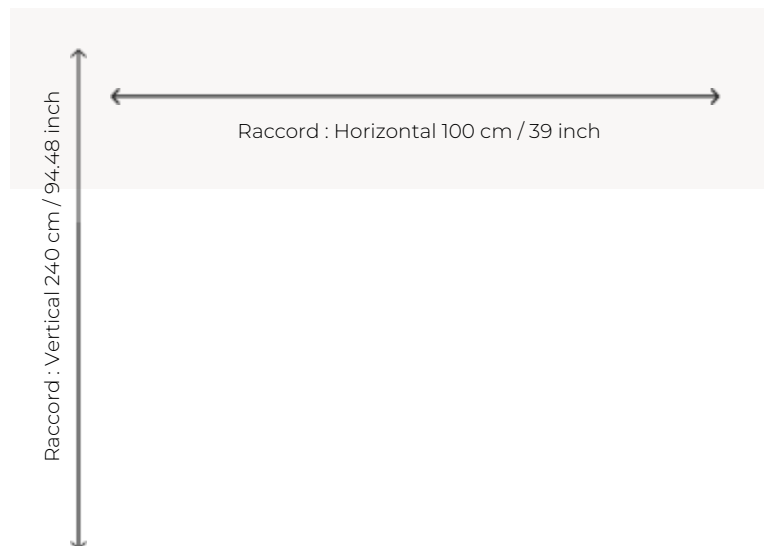

BT147_AX_0004 TIBERE

TIBERE is the contemporary interpretation of an ancient tapestry, used on the floor as an Axminster carpet. Worked in two colors, it deploys an impressive vegetal universe under a brand new angle.

BT147_AX_0004 -

Braquenié

PERFORMANCE TRAFIC INTENSE - NON FEU

FAMILY Carpet

TECHNIQUE Fast-Track woven Axminster

USE Intensive traffic

COMPOSITION 80 % Wool - 20 % Polyamide

DENSITY 7x10

PILE Cut pile

ASPECT Mat

REPEAT H: 100 cm - 39,00 inch
V: 240 cm - 94,48 inch
Straight repeat

NUMBER OF COLORS 7

PILE HEIGHT 7.40 mm
0.29 inch

TOTAL HEIGHT 10.10 mm
0.39 inch

TOTAL WEIGHT 7.18 oz/ft²

NOTES Fire retardant
Heavy traffic
Large width

INFORMATION Production tolerance +/- 3 to 5%
Natural irregularities
Natural peeling

5 Colors

BT147_AX_000

4

BT147_AX_001

BT147_FT_0011

BT147001

Forêt