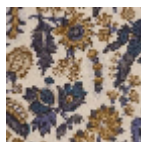

TOTAL WEIGHT 7.18 oz/ft²

NOTES Fire retardant
Heavy traffic
Large width

INFORMATION Production tolerance +/- 3 to 5%
Natural irregularities
Natural peeling

2 Colors

BT149001
Vert

BT149002
Ocre