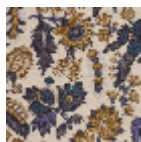

TOTAL WEIGHT 7.18 oz/ft²

NOTES Fire retardant
Heavy traffic
Large width

INFORMATION Production tolerance +/- 3 to 5%
Natural irregularities
Natural peeling

2 Colors

BT149001

Vert

BT149002

Ocre