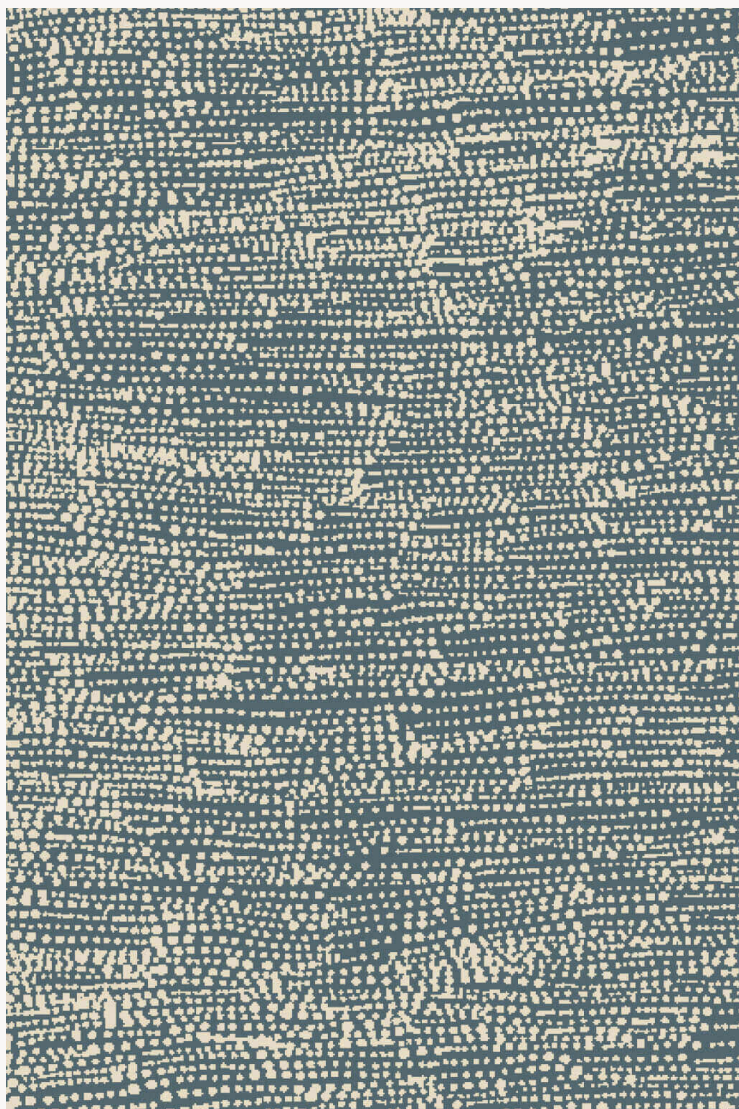

FT107001 BALGO

This charming dotted pattern on a plain background is hand-tufted with a wool pile background and the pattern made of silk velvet.

FT107001 - Petrole

Pierre Frey

FAMILY	Carpet Rug
TECHNIQUE	Hand-tuft
USE	Moderate traffic
COMPOSITION	58 % Wool 380Tex - 42 % Silk
DENSITY	88
PILE	Cut pile
ASPECT	Shiny - Mat
NUMBER OF COLORS	3
PILE HEIGHT	10.00 mm 0.39 inch
TOTAL HEIGHT	12.00 mm 0.47 inch
TOTAL WEIGHT	17.77 oz/ft ²
CERTIFICATIONS	Non testé
NOTES	100% handmade 100% natural fiber
INFORMATION	Production tolerance +/- 3 to 5% Natural irregularities Natural peeling

1 Colors

FT107001
Petrole