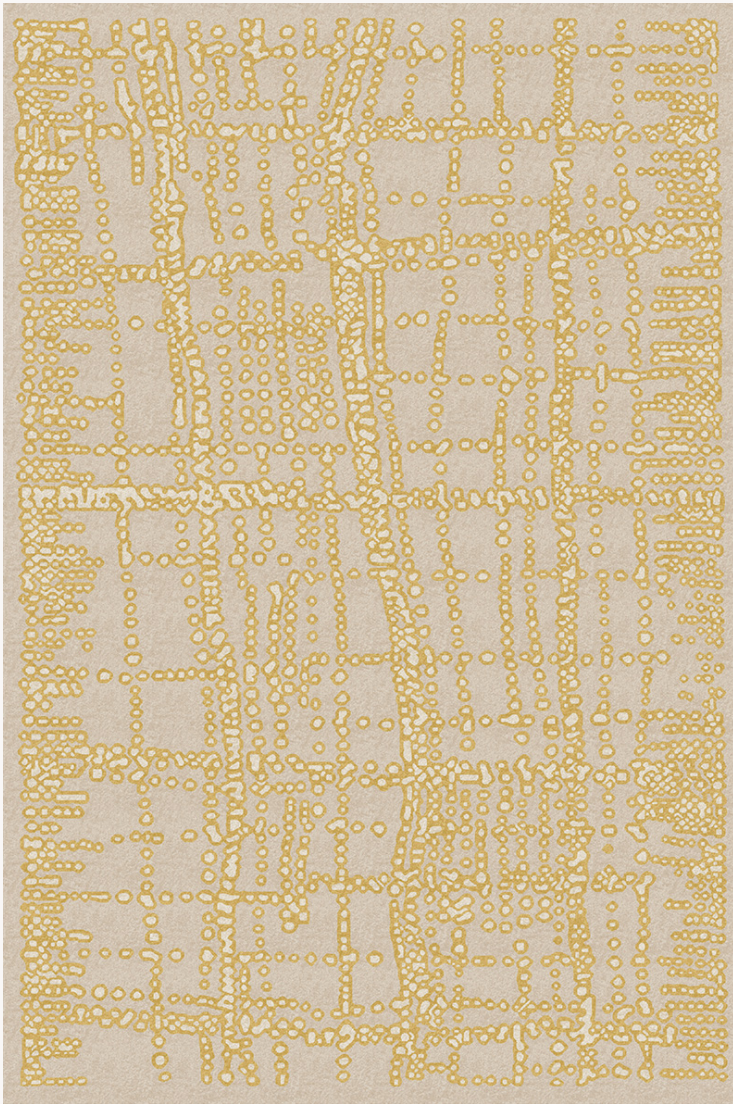

FT112001 ORIGINES

ORIGINES is a charming abstract composition, freely inspired by Aboriginal art. Hand-tufted in traditional silk pile.

FT112001 - Or

Pierre Frey

FAMILY	Rug
TECHNIQUE	Hand-tuft
USE	Moderate traffic
COMPOSITION	100 % Silk
DENSITY	88
PILE	Cut pile
ASPECT	Shiny
NUMBER OF COLORS	3
PILE HEIGHT	10.00 mm 0.39 inch
TOTAL HEIGHT	13.00 mm 0.51 inch
TOTAL WEIGHT	17.77 oz/ft ²
CERTIFICATIONS	Non testé
NOTES	100% handmade 100% natural fiber
INFORMATION	Production tolerance +/- 3 to 5% Natural irregularities Natural peeling

1 Colors

FT112001

Or