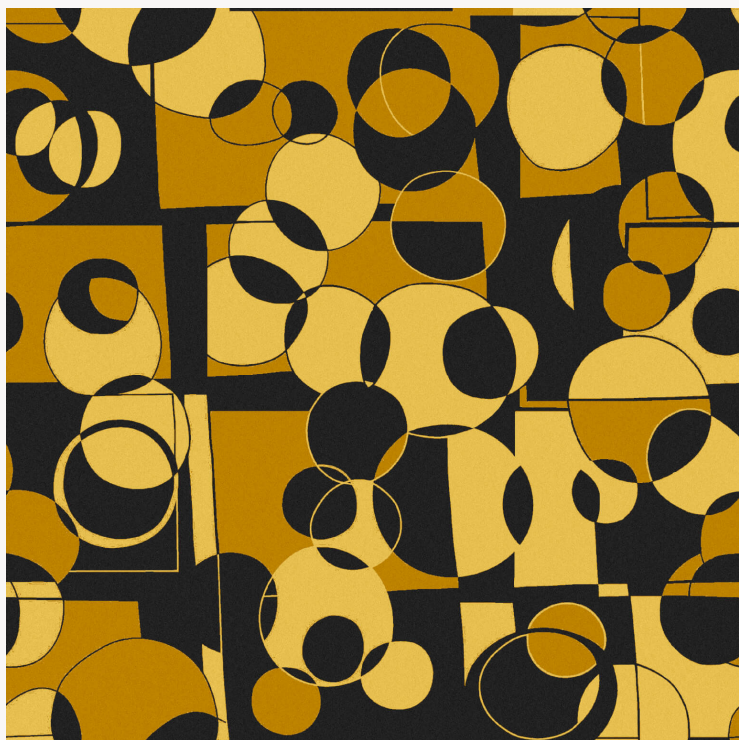

## FT119001 BULLES

Inspired by the Art Deco style, BULLES features overlapping circular shapes alternating New Zealand wool cut and loop pile.

### Pierre Frey

|                         |                                                                               |
|-------------------------|-------------------------------------------------------------------------------|
| <b>PERFORMANCE</b>      | NON FEU                                                                       |
| <b>FAMILY</b>           | Carpet<br>Rug                                                                 |
| <b>TECHNIQUE</b>        | Hand-tuft                                                                     |
| <b>USE</b>              | Moderate traffic                                                              |
| <b>COMPOSITION</b>      | 100 % Wool 380Tex                                                             |
| <b>DENSITY</b>          | 88                                                                            |
| <b>PILE</b>             | Cut pile<br>Loop pile                                                         |
| <b>ASPECT</b>           | Mat                                                                           |
| <b>NUMBER OF COLORS</b> | 3                                                                             |
| <b>PILE HEIGHT</b>      | 11.00 mm, 9.00 mm<br>0.43 inch, 0.35 inch                                     |
| <b>TOTAL HEIGHT</b>     | 13.00 mm<br>0.51 inch                                                         |
| <b>TOTAL WEIGHT</b>     | 13.11 oz/ft <sup>2</sup>                                                      |
| <b>CERTIFICATIONS</b>   | Non testé                                                                     |
| <b>NOTES</b>            | 100% handmade<br>100% natural fiber                                           |
| <b>INFORMATION</b>      | Production tolerance +/- 3 to 5%<br>Natural irregularities<br>Natural peeling |