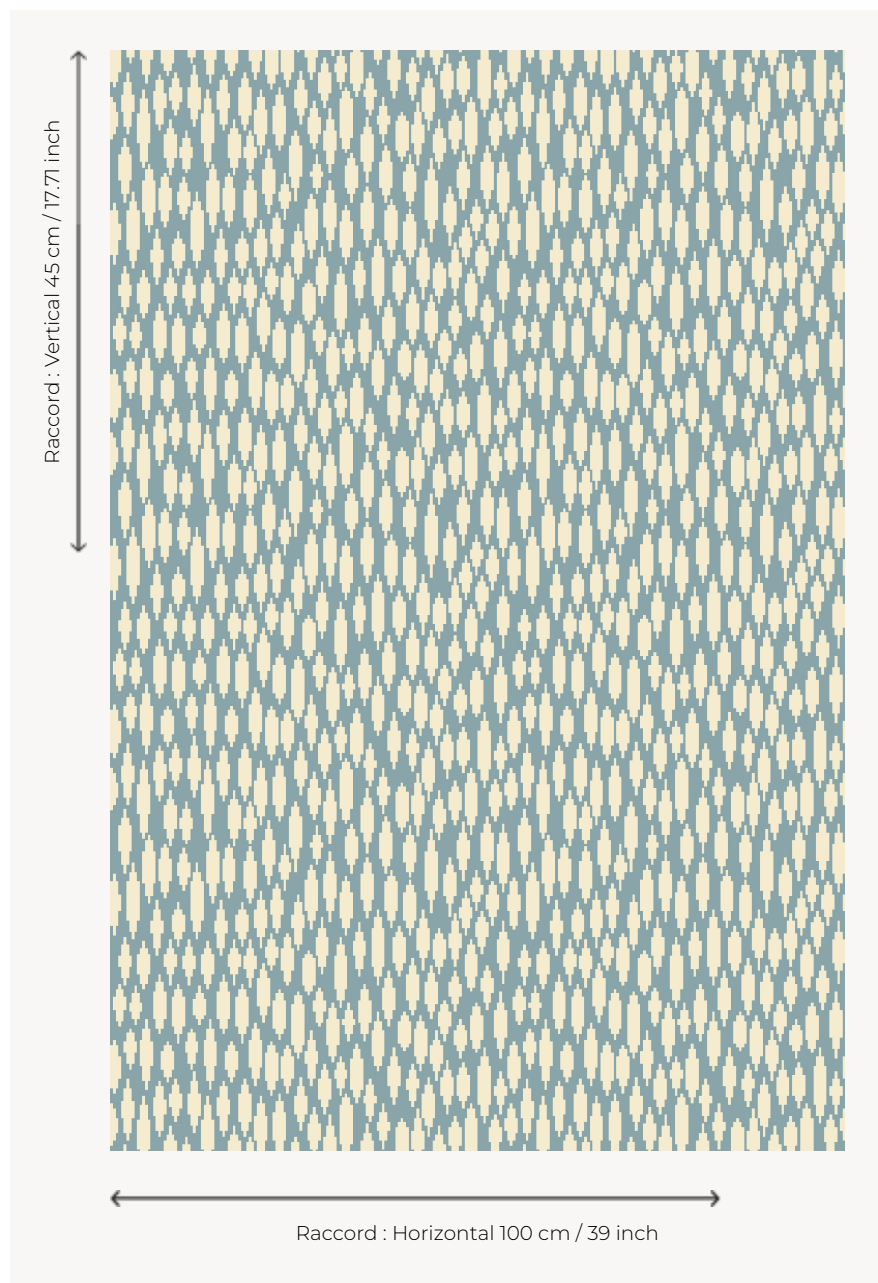

FT121004 COLETTE

This small feather pattern woven in Fast-Track Axminster creates a carpet with a delicate charm.

FT121004 - Aqua

Pierre Frey

PERFORMANCE	TRAFIC INTENSE - NON FEU
FAMILY	Carpet
TECHNIQUE	Fast-Track woven Axminster
USE	Intensive traffic
COMPOSITION	80 % Wool - 20 % Polyamide
DENSITY	7x10
PILE	Cut pile
ASPECT	Mat
REPEAT	H: 100 cm - 39,00 inch V: 45 cm - 17,71 inch Straight repeat
NUMBER OF COLORS	2
PILE HEIGHT	7.30 mm 0.29 inch
TOTAL HEIGHT	10.00 mm 0.39 inch
TOTAL WEIGHT	7.06 oz/ft ²
CERTIFICATIONS	Passé
NOTES	Fire retardant Heavy traffic Large width
INFORMATION	Production tolerance +/- 3 to 5% Natural peeling

4 Colors

FT121002
Moutarde

FT121004
Aqua

FT121005
Noir

FT121006
Terracotta