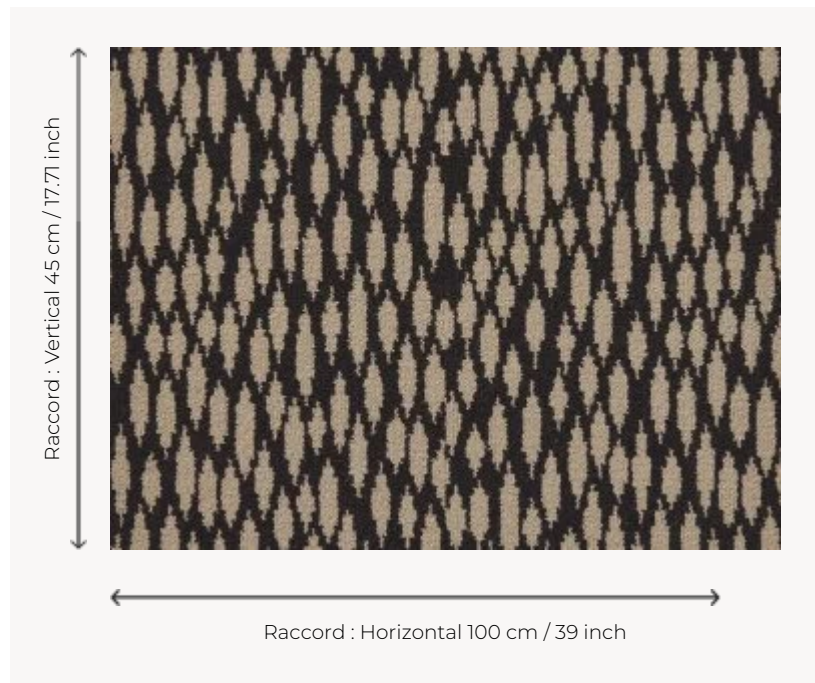

FT121005 COLETTE

This small feather pattern woven in Fast-Track Axminster creates a carpet with a delicate charm.

FT121005 - Noir

Pierre Frey

PERFORMANCE TRAFIC INTENSE - NON FEU

FAMILY Carpet

TECHNIQUE Fast-Track woven Axminster

USE Intensive traffic

COMPOSITION 80 % Wool - 20 % Polyamide

DENSITY 7x10

PILE Cut pile

ASPECT Mat

REPEAT H: 100 cm - 39,00 inch
V: 45 cm - 17,71 inch
Straight repeat

NUMBER OF COLORS 2

PILE HEIGHT 7.30 mm
0.29 inch

TOTAL HEIGHT 10.00 mm
0.39 inch

TOTAL WEIGHT 7.06 oz/ft²

CERTIFICATIONS Passé

NOTES Fire retardant
Heavy traffic
Large width

INFORMATION Production tolerance +/- 3 to 5%
Natural peeling

4 Colors

FT121002
Moutarde