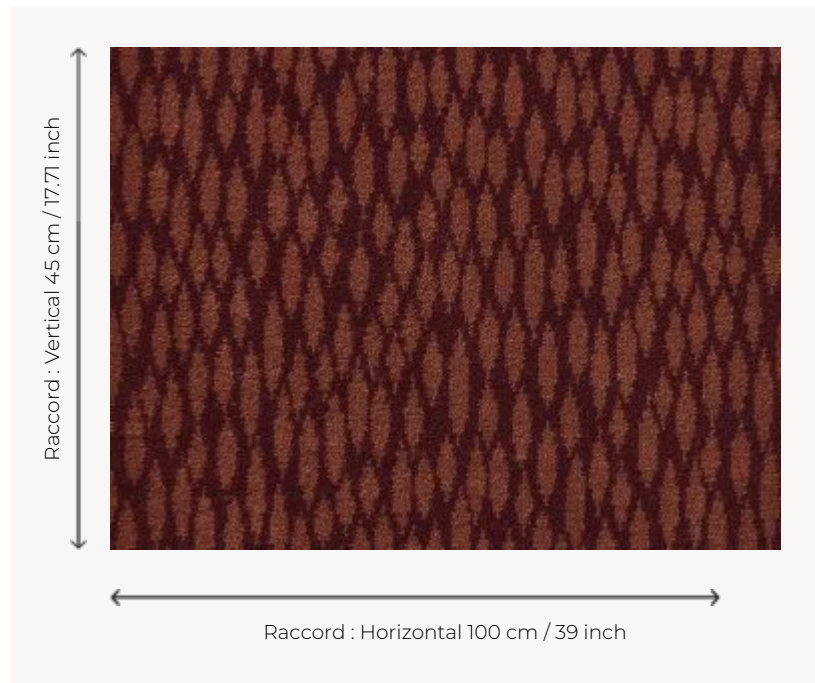

FT121006 COLETTE

This small feather pattern woven in Fast-Track Axminster creates a carpet with a delicate charm.

FT121006 - Terracotta

Pierre Frey

PERFORMANCE	TRAFIC INTENSE - NON FEU
FAMILY	Carpet
TECHNIQUE	Fast-Track woven Axminster
USE	Intensive traffic
COMPOSITION	80 % Wool - 20 % Polyamide
DENSITY	7x10
PILE	Cut pile
ASPECT	Mat
REPEAT	H: 100 cm - 39,00 inch V: 45 cm - 17,71 inch Straight repeat
NUMBER OF COLORS	2
PILE HEIGHT	7.30 mm 0.29 inch
TOTAL HEIGHT	10.00 mm 0.39 inch
TOTAL WEIGHT	7.06 oz/ft ²
CERTIFICATIONS	Passé
NOTES	Fire retardant Heavy traffic Large width
INFORMATION	Production tolerance +/- 3 to 5% Natural peeling

4 Colors

FT121002
Moutarde

FT121004
Aqua

FT121005
Noir

FT121006
Terracotta