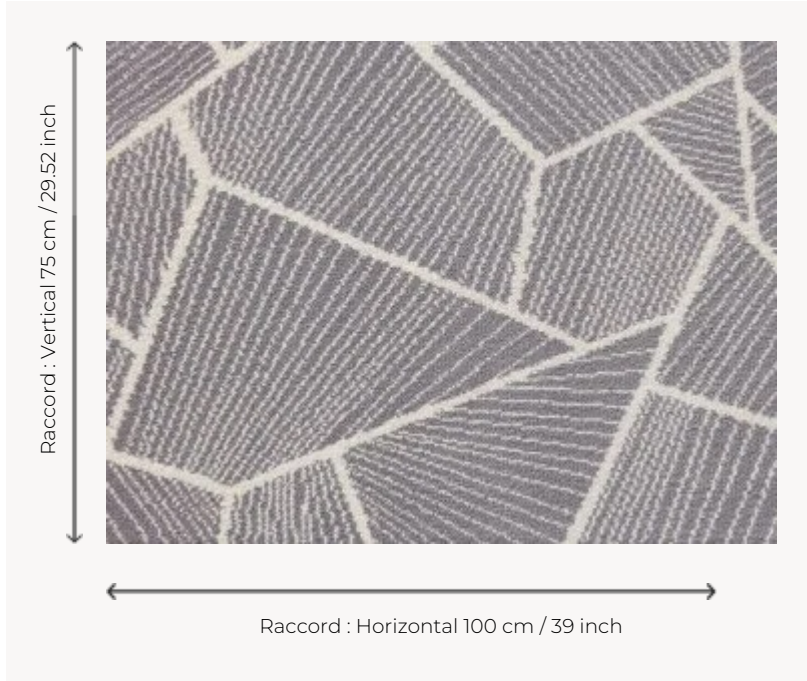

FT124003 EVENTAIL

Fast-track Axminster woven carpet worked in a broken fan pattern. This iconographic element appears on jewelry and porcelain from the Art Deco period.

FT124003 - Gris

Pierre Frey

PERFORMANCE	TRAFIC INTENSE - NON FEU
FAMILY	Carpet Rug
TECHNIQUE	Fast-Track woven Axminster
USE	Intensive traffic
COMPOSITION	80 % Wool - 20 % Polyamide
DENSITY	7x10
PILE	Cut pile
ASPECT	Mat
REPEAT	H: 100 cm - 39,00 inch V: 75 cm - 29,52 inch Straight repeat
NUMBER OF COLORS	2
PILE HEIGHT	7.50 mm 0.30 inch
TOTAL HEIGHT	10.20 mm 0.40 inch
TOTAL WEIGHT	7.79 oz/ft ²
CERTIFICATIONS	Passé
NOTES	Fire retardant Heavy traffic Large width
INFORMATION	Production tolerance +/- 3 to 5% Natural peeling

3 Colors

FT124002
Jaune

FT124003
Gris

FT124004
Noir