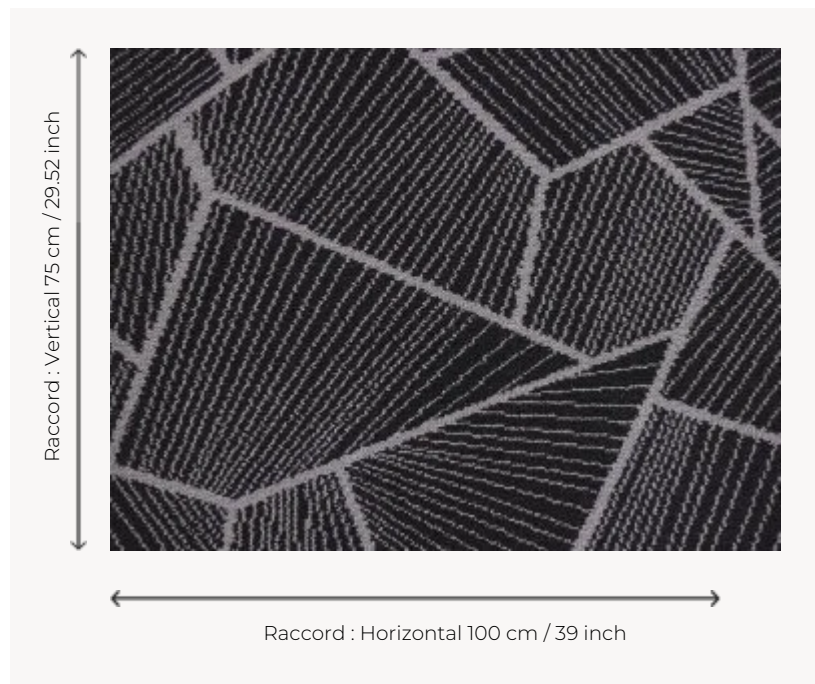

FT124004 EVENTAIL

Fast-track Axminster woven carpet worked in a broken fan pattern. This iconographic element appears on jewelry and porcelain from the Art Deco period.

FT124004 - Noir

Pierre Frey

PERFORMANCE	TRAFIC INTENSE - NON FEU
FAMILY	Carpet Rug
TECHNIQUE	Fast-Track woven Axminster
USE	Intensive traffic
COMPOSITION	80 % Wool - 20 % Polyamide
DENSITY	7x10
PILE	Cut pile
ASPECT	Mat
REPEAT	H: 100 cm - 39,00 inch V: 75 cm - 29,52 inch Straight repeat
NUMBER OF COLORS	2
PILE HEIGHT	7.50 mm 0.30 inch
TOTAL HEIGHT	10.20 mm 0.40 inch
TOTAL WEIGHT	7.79 oz/ft ²
CERTIFICATIONS	Passé
NOTES	Fire retardant Heavy traffic Large width
INFORMATION	Production tolerance +/- 3 to 5% Natural peeling

3 Colors

FT124002
Jaune

FT124003
Gris

FT124004
Noir