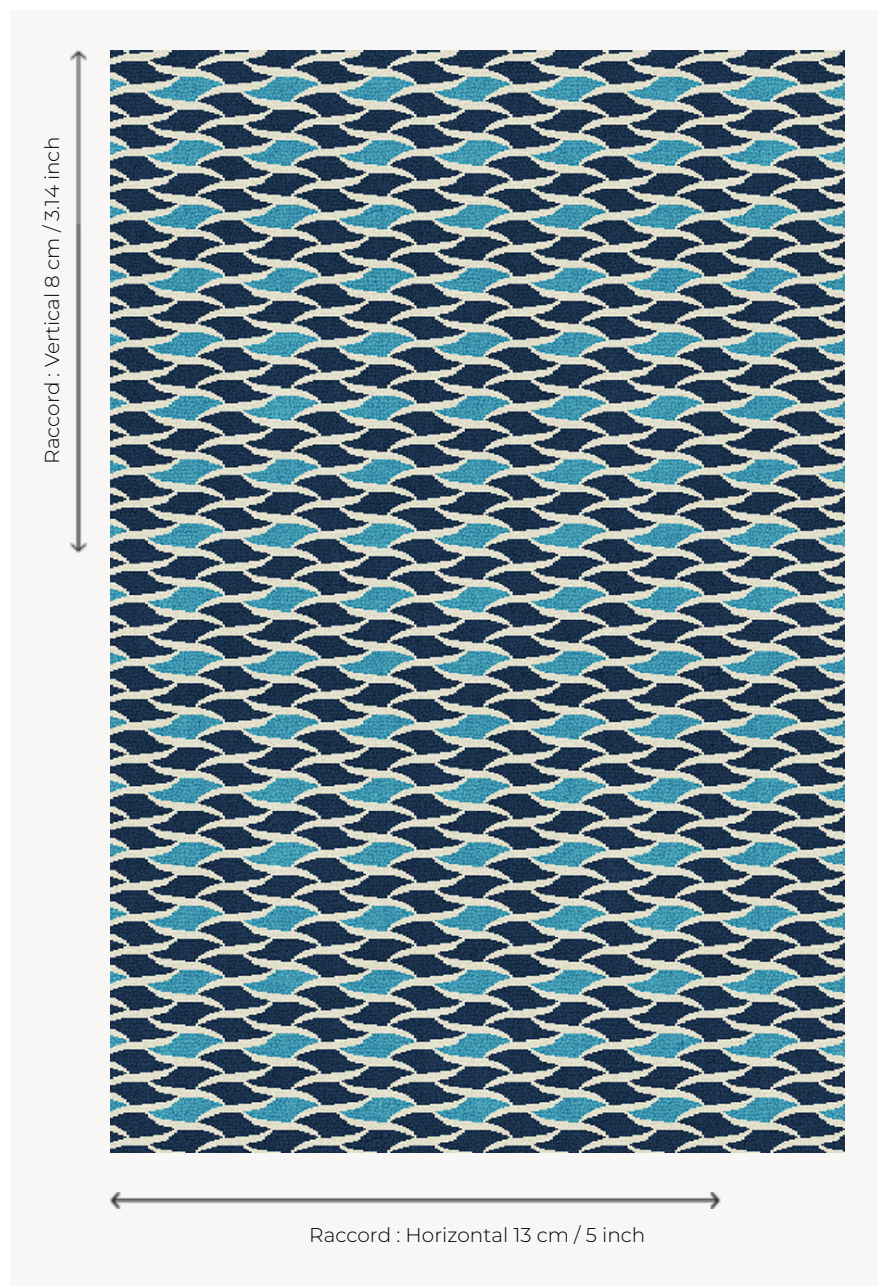

# FT138001 OLAS

The Axminster carpet OLAS evokes the waves off the Caribbean Sea and takes you on a journey.

## FT138001 - Azur

## Pierre Frey

**PERFORMANCE** TRAFIC INTENSE - NON FEU

**FAMILY** Carpet

**TECHNIQUE** Woven Axminster

**USE** Intensive traffic

**COMPOSITION** 80 % Wool - 20 % Polyamide

**DENSITY** 7x12

**PILE** Cut pile

**ASPECT** Mat

**REPEAT** H: 13 cm - 5,00 inch  
V: 8 cm - 3,14 inch  
Straight repeat

**NUMBER OF COLORS** 3

**PILE HEIGHT** 7.60 mm  
0.30 inch

**TOTAL HEIGHT** 10.30 mm  
0.40 inch

**TOTAL WEIGHT** 8.36 oz/ft<sup>2</sup>