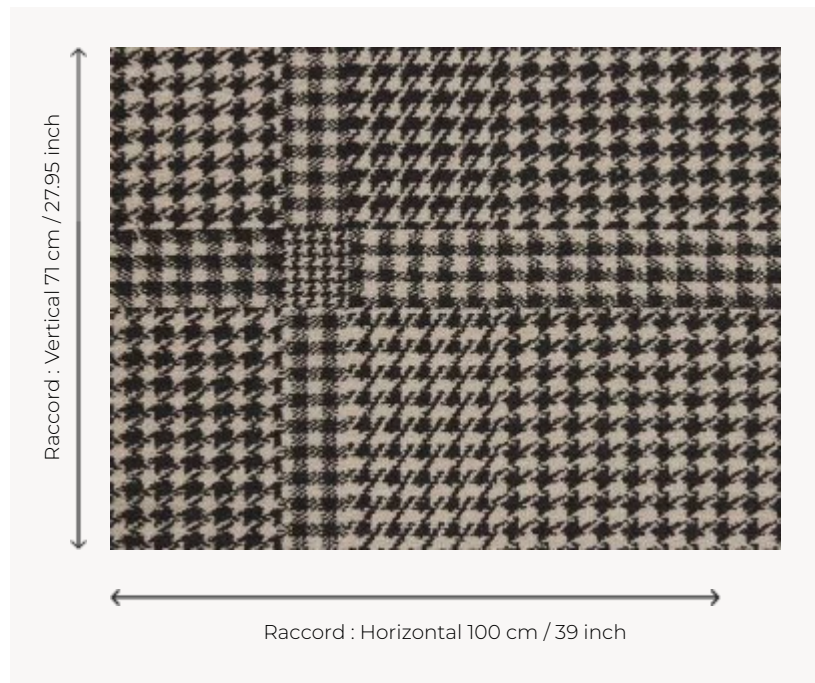

## FT143003 PRINCE DE GALLES

Small checks and houndstooth from Scotland make up this large width carpet ideal for high traffic.

### Pierre Frey

**PERFORMANCE** TRAFIC INTENSE - NON FEU

**FAMILY** Carpet

**TECHNIQUE** Fast-Track woven Axminster

**USE** Intensive traffic

**COMPOSITION** 80 % Wool - 20 % Polyamide

**DENSITY** 7x10

**PILE** Cut pile

**ASPECT** Mat

**REPEAT** H: 100 cm - 39,00 inch  
V: 71 cm - 27,95 inch  
Straight repeat

**NUMBER OF COLORS** 2

**PILE HEIGHT** 7.60 mm  
0.30 inch

**TOTAL HEIGHT** 10.30 mm  
0.40 inch

**TOTAL WEIGHT** 8.36 oz/ft<sup>2</sup>