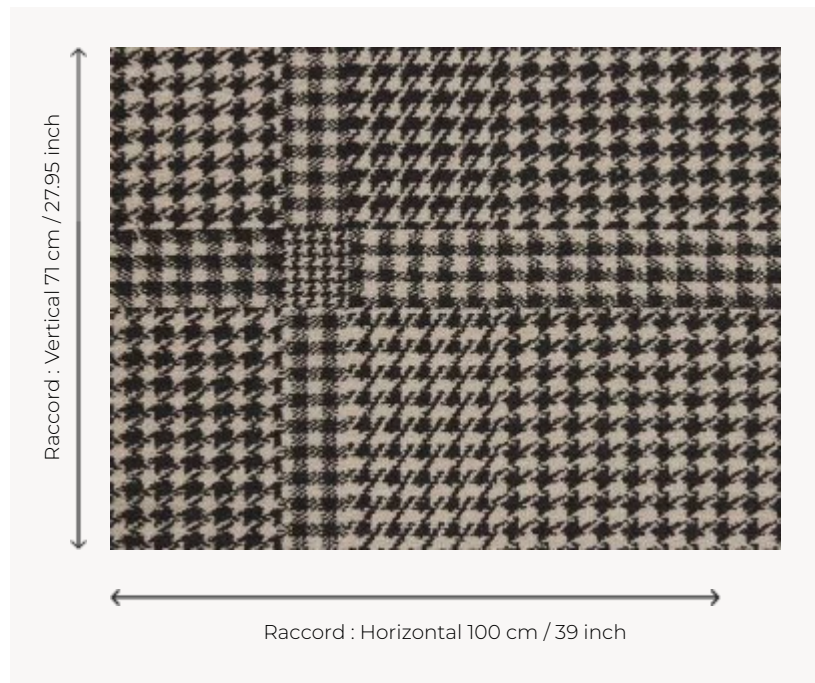

FT143003 PRINCE DE GALLES

Small checks and houndstooth from Scotland make up this large width carpet ideal for high traffic.

FT143003 - Noir/blanc

Pierre Frey

PERFORMANCE TRAFIC INTENSE - NON FEU

FAMILY Carpet

TECHNIQUE Fast-Track woven Axminster

USE Intensive traffic

COMPOSITION 80 % Wool - 20 % Polyamide

DENSITY 7x10

PILE Cut pile

ASPECT Mat

REPEAT H: 100 cm - 39,00 inch
V: 71 cm - 27,95 inch
Straight repeat

NUMBER OF COLORS 2

PILE HEIGHT 7.60 mm
0.30 inch

TOTAL HEIGHT 10.30 mm
0.40 inch

TOTAL WEIGHT 8.36 oz/ft²

CERTIFICATIONS Passé

NOTES Fire retardant
Heavy traffic
Large width

INFORMATION Production tolerance +/- 3 to 5%
Natural peeling