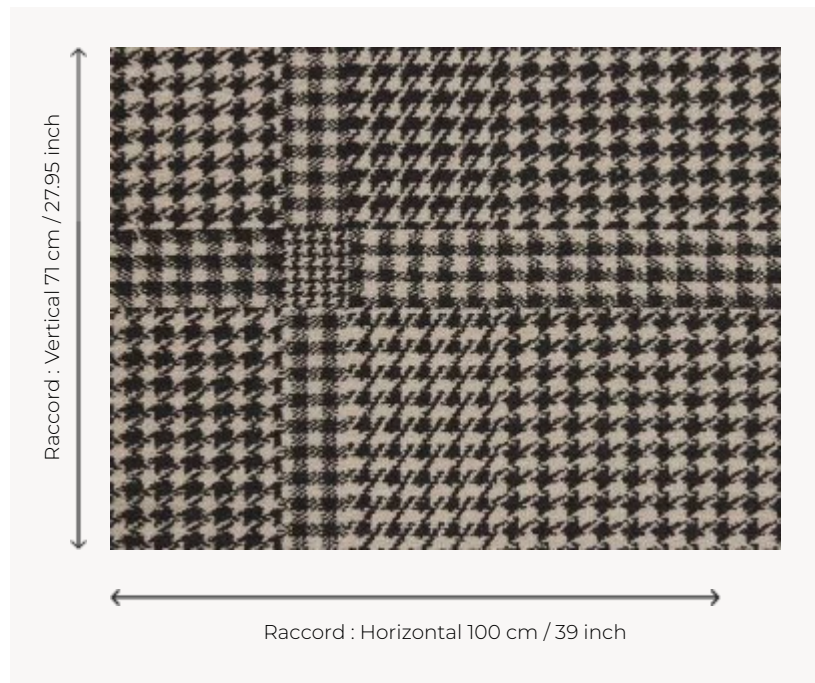

## FT143003 PRINCE DE GALLES

Small checks and houndstooth from Scotland make up this large width carpet ideal for high traffic.

### Pierre Frey

**PERFORMANCE** TRAFIC INTENSE - NON FEU

**FAMILY** Carpet

**TECHNIQUE** Fast-Track woven Axminster

**USE** Intensive traffic

**COMPOSITION** 80 % Wool - 20 % Polyamide

**DENSITY** 7x10

**PILE** Cut pile

**ASPECT** Mat

**REPEAT** H: 100 cm - 39,00 inch  
V: 71 cm - 27,95 inch  
Straight repeat

**NUMBER OF COLORS** 2

**PILE HEIGHT** 7.60 mm  
0.30 inch

**TOTAL HEIGHT** 10.30 mm  
0.40 inch

**TOTAL WEIGHT** 8.36 oz/ft<sup>2</sup>