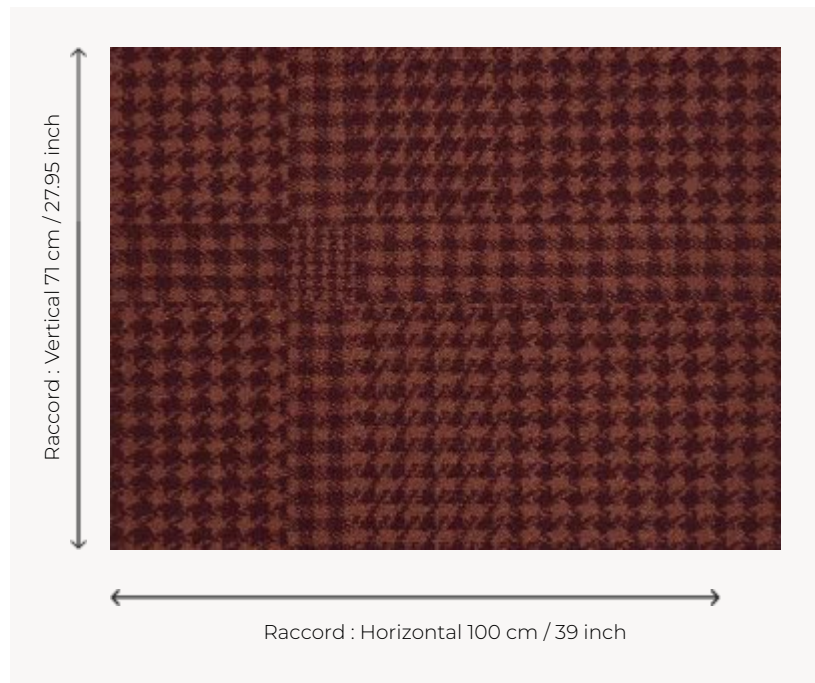

## FT143004 PRINCE DE GALLES

Small checks and houndstooth from Scotland make up this large width carpet ideal for high traffic.

### Pierre Frey

<b>PERFORMANCE</b>	TRAFIC INTENSE - NON FEU
<b>FAMILY</b>	Carpet
<b>TECHNIQUE</b>	Fast-Track woven Axminster
<b>USE</b>	Intensive traffic
<b>COMPOSITION</b>	80 % Wool - 20 % Polyamide
<b>DENSITY</b>	7x10
<b>PILE</b>	Cut pile
<b>ASPECT</b>	Mat
<b>REPEAT</b>	H: 100 cm - 39,00 inch V: 71 cm - 27,95 inch Straight repeat
<b>NUMBER OF COLORS</b>	2
<b>PILE HEIGHT</b>	7.60 mm 0.30 inch
<b>TOTAL HEIGHT</b>	10.30 mm 0.40 inch
<b>TOTAL WEIGHT</b>	8.36 oz/ft <sup>2</sup>
<b>CERTIFICATIONS</b>	Passé
<b>NOTES</b>	Fire retardant Heavy traffic Large width
<b>INFORMATION</b>	Production tolerance +/- 3 to 5% Natural peeling

## 3 Colors

FT143003  
Noir/blanc

FT143004  
Brique

FT143005  
Sable