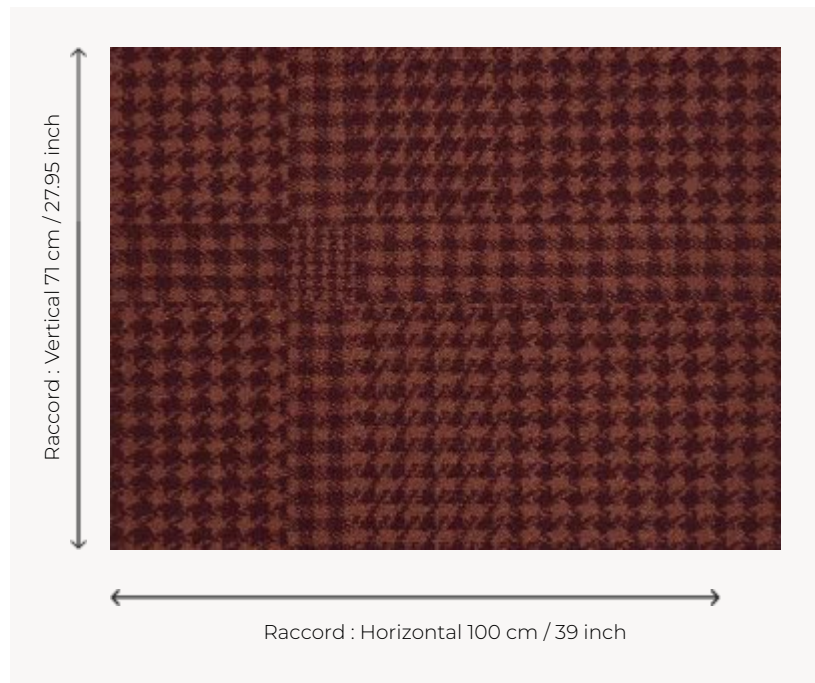

FT143004 PRINCE DE GALLES

Small checks and houndstooth from Scotland make up this large width carpet ideal for high traffic.

FT143004 - Brique

Pierre Frey

PERFORMANCE TRAFIC INTENSE - NON FEU

FAMILY Carpet

TECHNIQUE Fast-Track woven Axminster

USE Intensive traffic

COMPOSITION 80 % Wool - 20 % Polyamide

DENSITY 7x10

PILE Cut pile

ASPECT Mat

REPEAT H: 100 cm - 39,00 inch
V: 71 cm - 27,95 inch
Straight repeat

NUMBER OF COLORS 2

PILE HEIGHT 7.60 mm
0.30 inch

TOTAL HEIGHT 10.30 mm
0.40 inch

TOTAL WEIGHT 8.36 oz/ft²

CERTIFICATIONS Passé

NOTES Fire retardant
Heavy traffic
Large width

INFORMATION Production tolerance +/- 3 to 5%
Natural peeling

3 Colors

FT143003
Noir/blanc

FT143004
Brique

FT143005
Sable