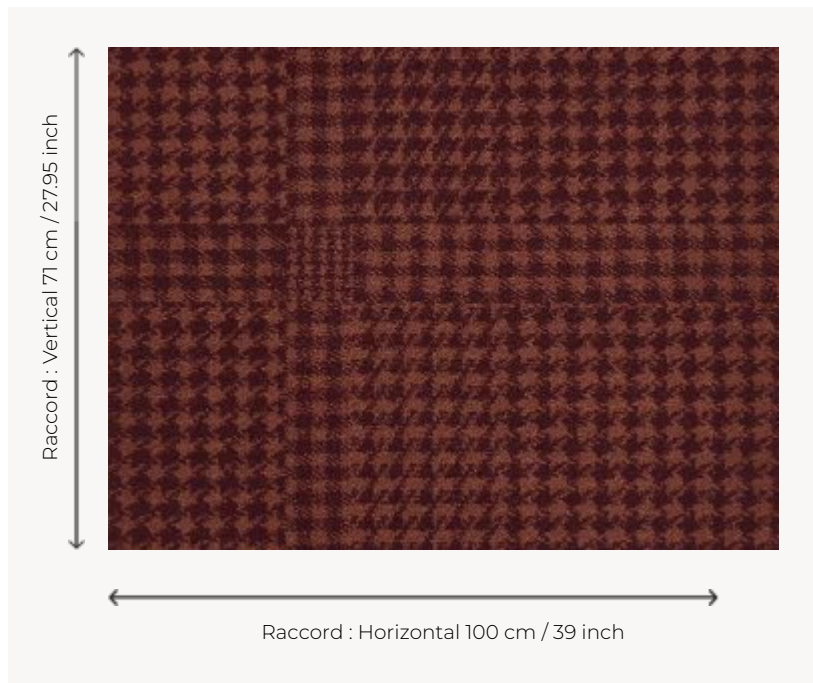

FT143004 PRINCE DE GALLES

Small checks and houndstooth from Scotland make up this large width carpet ideal for high traffic.

FT143004 - Brique

Pierre Frey

PERFORMANCE	TRAFIC INTENSE - NON FEU
FAMILY	Carpet
TECHNIQUE	Fast-Track woven Axminster
USE	Intensive traffic
COMPOSITION	80 % Wool - 20 % Polyamide
DENSITY	7x10
PILE	Cut pile
ASPECT	Mat
REPEAT	H: 100 cm - 39,00 inch V: 71 cm - 27,95 inch Straight repeat
NUMBER OF COLORS	2
PILE HEIGHT	7.60 mm 0.30 inch
TOTAL HEIGHT	10.30 mm 0.40 inch
TOTAL WEIGHT	8.36 oz/ft ²
CERTIFICATIONS	Passé
NOTES	Fire retardant Heavy traffic Large width
INFORMATION	Production tolerance +/- 3 to 5% Natural peeling

3 Colors

FT143003
Noir/blanc

FT143004
Brique

FT143005
Sable