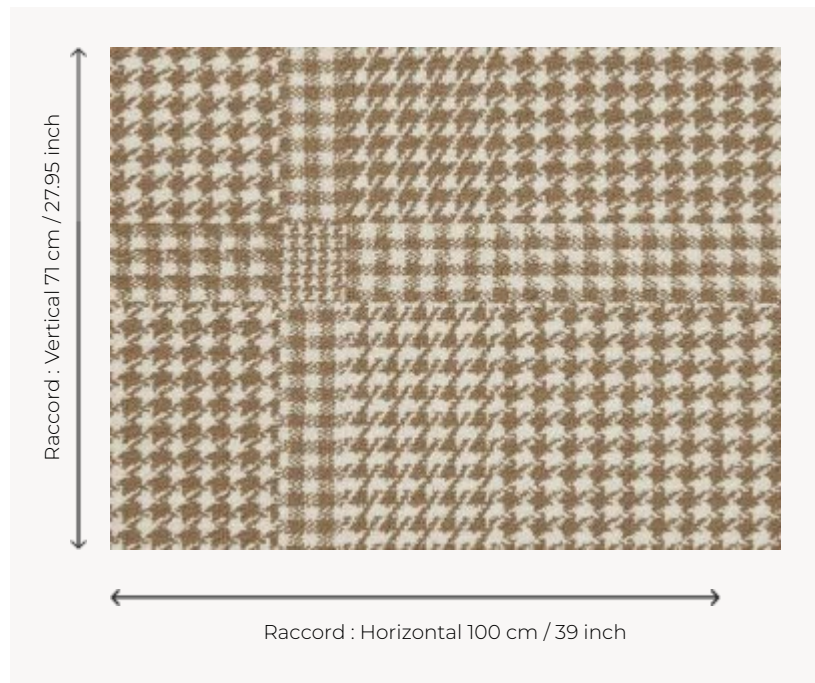

FT143005 PRINCE DE GALLES

Small checks and houndstooth from Scotland make up this large width carpet ideal for high traffic.

FT143005 - Sable

Pierre Frey

PERFORMANCE TRAFIC INTENSE - NON FEU

FAMILY Carpet

TECHNIQUE Fast-Track woven Axminster

USE Intensive traffic

COMPOSITION 80 % Wool - 20 % Polyamide

DENSITY 7x10

PILE Cut pile

ASPECT Mat

REPEAT H: 100 cm - 39,00 inch
V: 71 cm - 27,95 inch
Straight repeat

NUMBER OF COLORS 2

PILE HEIGHT 7.60 mm
0.30 inch

TOTAL HEIGHT 10.30 mm
0.40 inch

TOTAL WEIGHT 8.36 oz/ft²

CERTIFICATIONS Passé

NOTES Fire retardant
Heavy traffic
Large width

INFORMATION Production tolerance +/- 3 to 5%
Natural peeling

3 Colors

FT143003
Noir/blanc