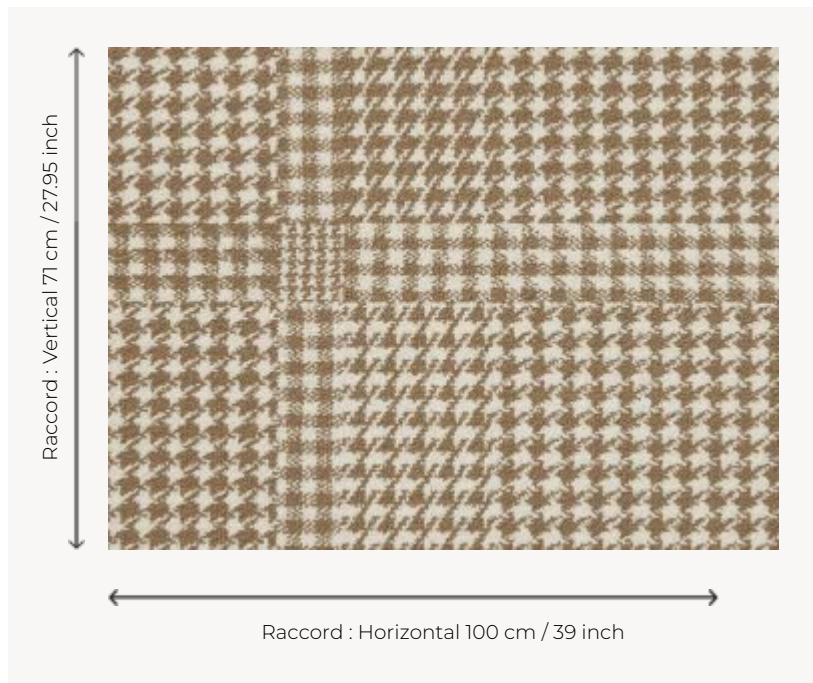

FT143005 PRINCE DE GALLES

Small checks and houndstooth from Scotland make up this large width carpet ideal for high traffic.

FT143005 - Sable

Pierre Frey

PERFORMANCE TRAFIC INTENSE - NON FEU

FAMILY Carpet

TECHNIQUE Fast-Track woven Axminster

USE Intensive traffic

COMPOSITION 80 % Wool - 20 % Polyamide

DENSITY 7x10

PILE Cut pile

ASPECT Mat

REPEAT H: 100 cm - 39,00 inch
V: 71 cm - 27,95 inch
Straight repeat

NUMBER OF COLORS 2

PILE HEIGHT 7.60 mm
0.30 inch

TOTAL HEIGHT 10.30 mm
0.40 inch

TOTAL WEIGHT 8.36 oz/ft²

CERTIFICATIONS Passé

NOTES Fire retardant
Heavy traffic
Large width

INFORMATION Production tolerance +/- 3 to 5%
Natural peeling

3 Colors

FT143003
Noir/blanc