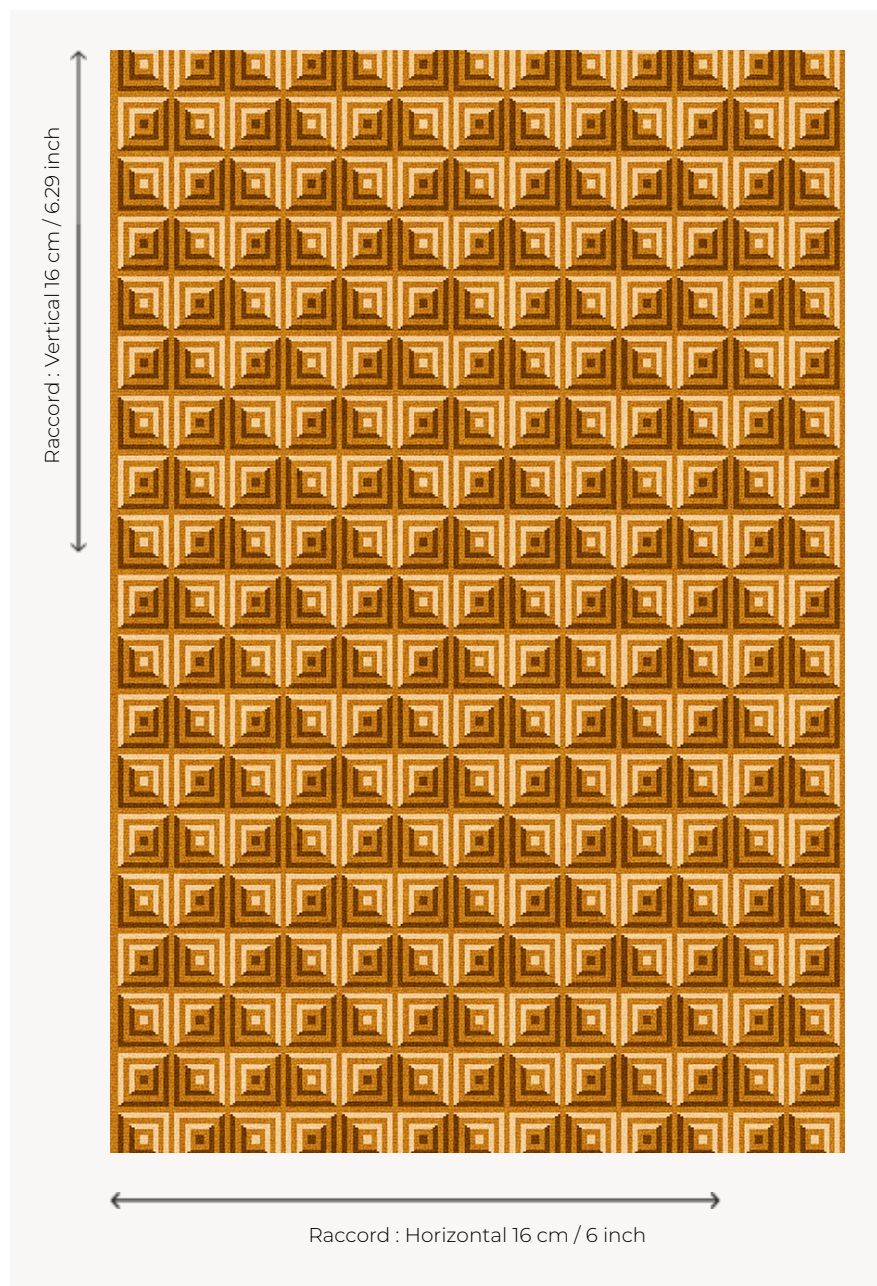

## FT144001 TABLET

Art Deco design, TABLET reinterprets in Axminster carpet one of the archives (LA286-1) of the Maison.

### Pierre Frey

<b>PERFORMANCE</b>	TRAFIC INTENSE - NON FEU
<b>FAMILY</b>	Carpet
<b>TECHNIQUE</b>	Woven Axminster
<b>USE</b>	Intensive traffic
<b>COMPOSITION</b>	80 % Wool - 20 % Polyamide
<b>DENSITY</b>	7x10
<b>PILE</b>	Cut pile
<b>ASPECT</b>	Mat
<b>REPEAT</b>	H: 16 cm - 6,00 inch V: 16 cm - 6,29 inch Straight repeat
<b>NUMBER OF COLORS</b>	3
<b>PILE HEIGHT</b>	7.60 mm 0.30 inch
<b>TOTAL HEIGHT</b>	10.30 mm 0.40 inch
<b>TOTAL WEIGHT</b>	8.36 oz/ft <sup>2</sup>
<b>CERTIFICATIONS</b>	Passé
<b>NOTES</b>	Fire retardant Heavy traffic Large width
<b>INFORMATION</b>	Production tolerance +/- 3 to 5% Natural peeling