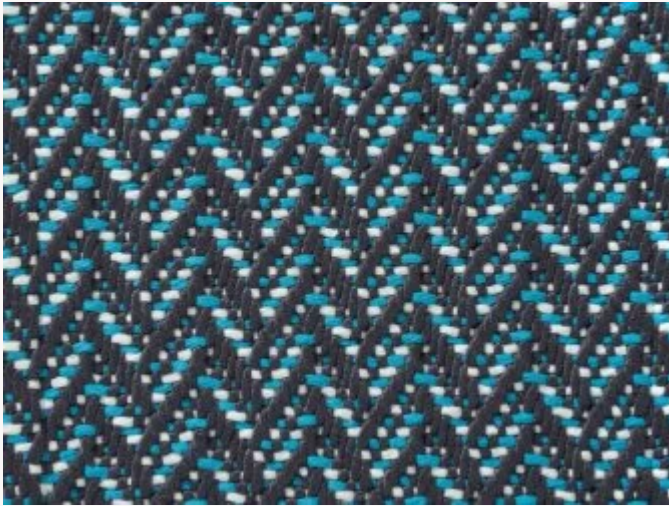

## FT178001 CULEBRA

The OUTDOOR Pierre Frey rug collection offers a quality of fibres with certified performance and a 2-year guarantee. The properties of the used fibers make them suitable for outdoor use (resistance to light, mold and water) and very easy to clean.

### FT178001 - Turquoise

### Pierre Frey

|                         |  |
|-------------------------|--|
| <b>PERFORMANCE</b>      | Outdoor  |
| <b>FAMILY</b>           | Carpet<br>Rug  |
| <b>TECHNIQUE</b>        | Flat-woven Aquasoft                                  |
| <b>USE</b>              | Outdoor<br>Moderate traffic                          |
| <b>COMPOSITION</b>      | 100 % Polypropylene                                  |
| <b>DENSITY</b>          | 3,5 Lbs  |
| <b>PILE</b>             | Woven  |
| <b>ASPECT</b>           | Mat  |
| <b>NUMBER OF COLORS</b> | 3  |
| <b>PILE HEIGHT</b>      | 6.00 mm<br>0.24 inch                                 |
| <b>TOTAL HEIGHT</b>     | 6.00 mm<br>0.23 inch                                 |
| <b>TOTAL WEIGHT</b>     | 5.24 oz/ft <sup>2</sup>                              |
| <b>CERTIFICATIONS</b>   | Non testé  |
| <b>NOTES</b>            | Light fastness, anti-mold, anti-stain<br>Large width |
| <b>INFORMATION</b>      | Production tolerance +/- 3 to 5%                     |

## 3 Colors

FT178001  
Turquoise

FT178002  
Turquoise

FT178003  
Orange