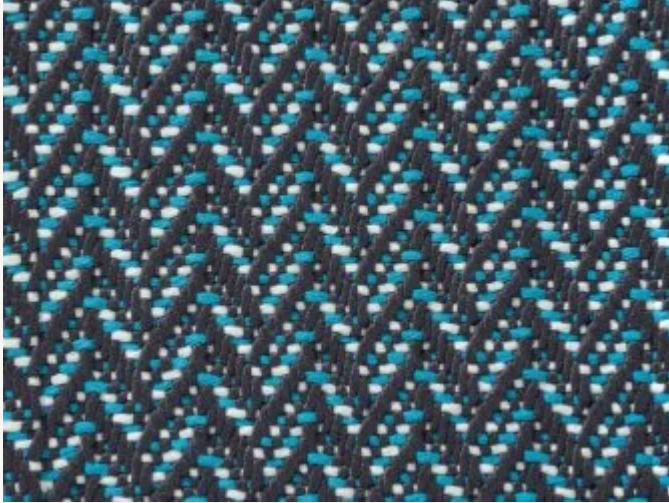

FT178001 CULEBRA

The OUTDOOR Pierre Frey rug collection offers a quality of fibres with certified performance and a 2-year guarantee. The properties of the used fibers make them suitable for outdoor use (resistance to light, mold and water) and very easy to clean.

FT178001 - Turquoise

Pierre Frey

PERFORMANCE	Outdoor
FAMILY	Carpet Rug
TECHNIQUE	Flat-woven Aquasoft
USE	Outdoor Moderate traffic
COMPOSITION	100 % Polypropylene
DENSITY	3,5 Lbs
PILE	Woven
ASPECT	Mat
NUMBER OF COLORS	3
PILE HEIGHT	6.00 mm 0.24 inch
TOTAL HEIGHT	6.00 mm 0.23 inch
TOTAL WEIGHT	5.24 oz/ft ²
CERTIFICATIONS	Non testé
NOTES	Light fastness, anti-mold, anti-stain Large width
INFORMATION	Production tolerance +/- 3 to 5%

3 Colors

FT178001
Turquoise

FT178002
Turquoise

FT178003
Orange