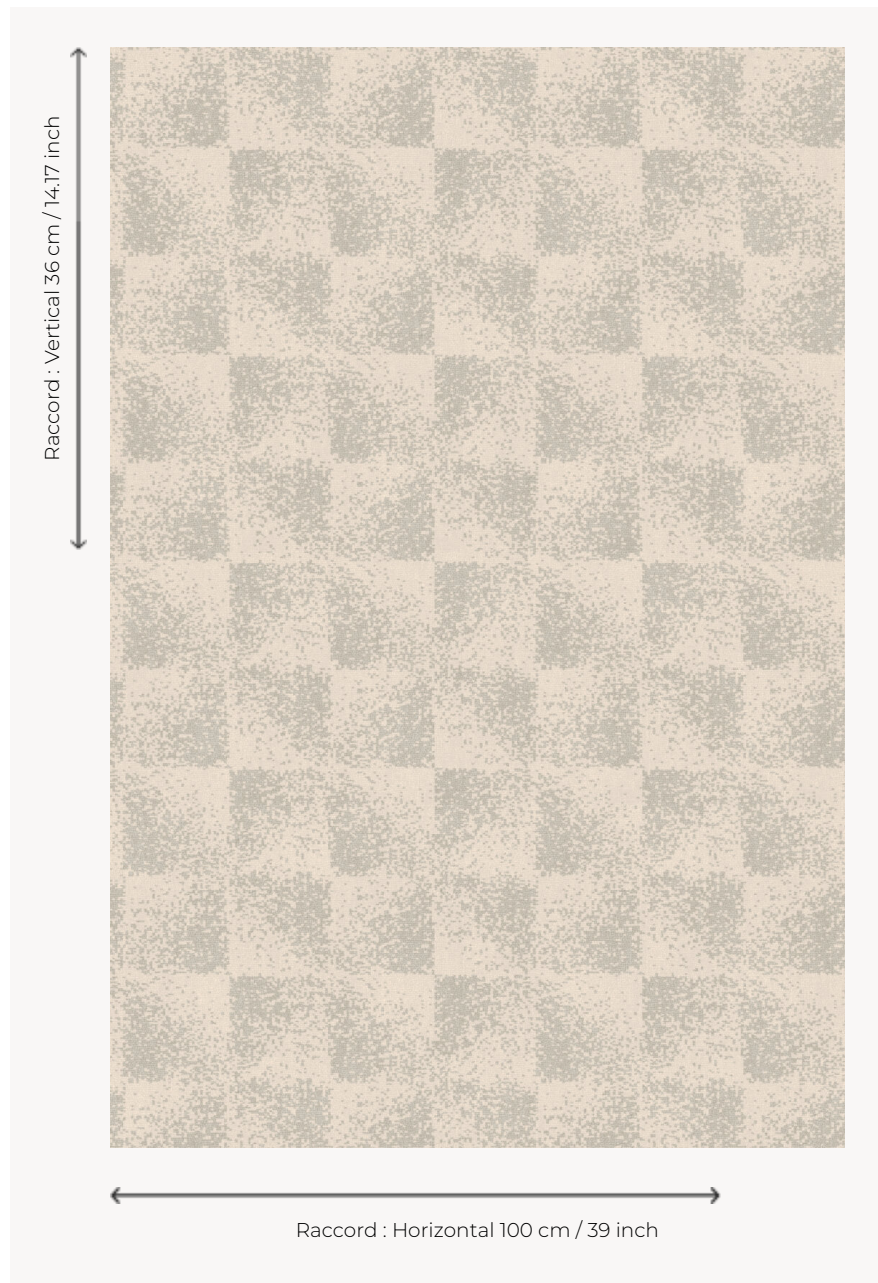

# FT210001 FARAH

A subtle play of graduated checks create this two-tone carpet with finesse.

## FT210001 - Perle

## Pierre Frey

**PERFORMANCE** TRAFIC INTENSE - NON FEU

**FAMILY** Carpet

**TECHNIQUE** Fast-Track woven Axminster

**USE** Intensive traffic

**COMPOSITION** 80 % Wool - 20 % Polyamide

**DENSITY** 7x10

**PILE** Cut pile

**ASPECT** Mat

**REPEAT** H: 100 cm - 39,00 inch  
V: 36 cm - 14,17 inch  
Straight repeat

**NUMBER OF COLORS** 2

**PILE HEIGHT** 7.50 mm  
0.30 inch

**TOTAL HEIGHT** 10.20 mm  
0.40 inch

**TOTAL WEIGHT** 7.79 oz/ft<sup>2</sup>