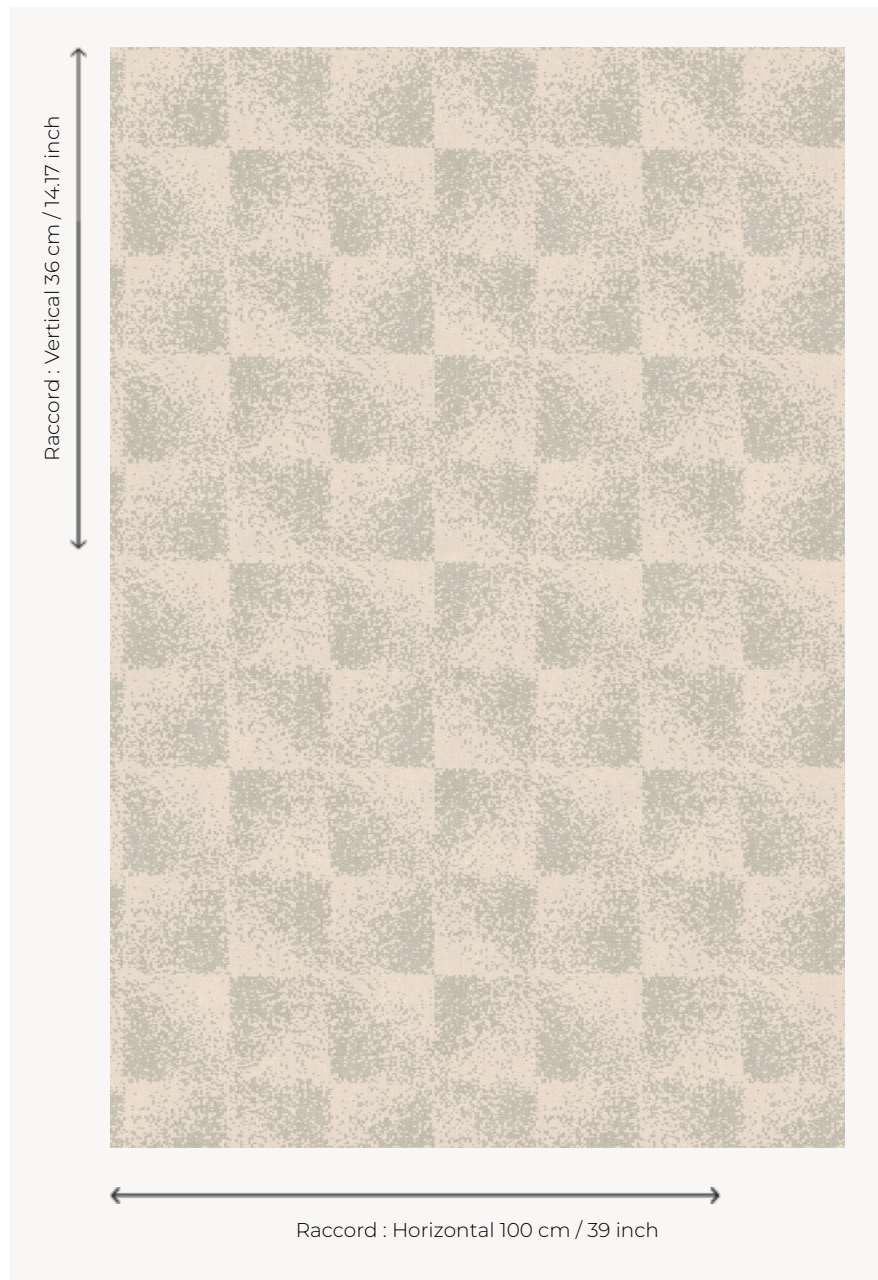

FT210001 FARAH

A subtle play of graduated checks create this two-tone carpet with finesse.

FT210001 - Perle

Pierre Frey

PERFORMANCE TRAFIC INTENSE - NON FEU

FAMILY Carpet

TECHNIQUE Fast-Track woven Axminster

USE Intensive traffic

COMPOSITION 80 % Wool - 20 % Polyamide

DENSITY 7x10

PILE Cut pile

ASPECT Mat

REPEAT H: 100 cm - 39,00 inch
V: 36 cm - 14,17 inch
Straight repeat

NUMBER OF COLORS 4

PILE HEIGHT 7.50 mm
0.30 inch

TOTAL HEIGHT 10.20 mm
0.40 inch

TOTAL WEIGHT 7.79 oz/ft²

CERTIFICATIONS Passé

NOTES Fire retardant
Heavy traffic
Large width

INFORMATION Production tolerance +/- 3 to 5%
Natural peeling

3 Colors

FT210001
Perle