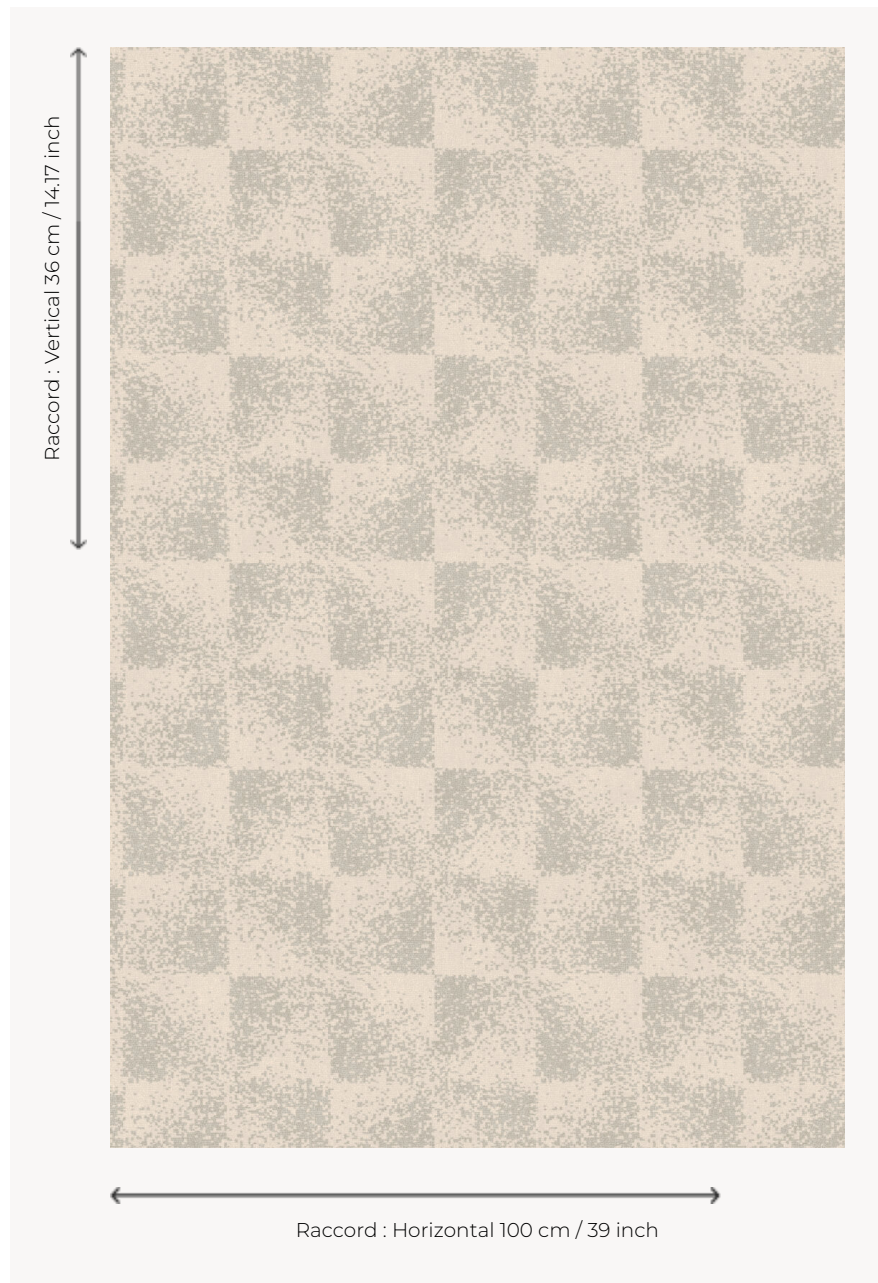

FT210001 FARAH

A subtle play of graduated checks create this two-tone carpet with finesse.

FT210001 - Perle

Pierre Frey

PERFORMANCE	TRAFIC INTENSE - NON FEU
FAMILY	Carpet
TECHNIQUE	Fast-Track woven Axminster
USE	Intensive traffic
COMPOSITION	80 % Wool - 20 % Polyamide
DENSITY	7x10
PILE	Cut pile
ASPECT	Mat
REPEAT	H: 100 cm - 39,00 inch V: 36 cm - 14,17 inch Straight repeat
NUMBER OF COLORS	4
PILE HEIGHT	7.50 mm 0.30 inch
TOTAL HEIGHT	10.20 mm 0.40 inch
TOTAL WEIGHT	7.79 oz/ft ²
CERTIFICATIONS	Passé
NOTES	Fire retardant Heavy traffic Large width
INFORMATION	Production tolerance +/- 3 to 5% Natural peeling

3 Colors

FT210001
Perle

FT210002
Ocre

FT210003
Terracotta