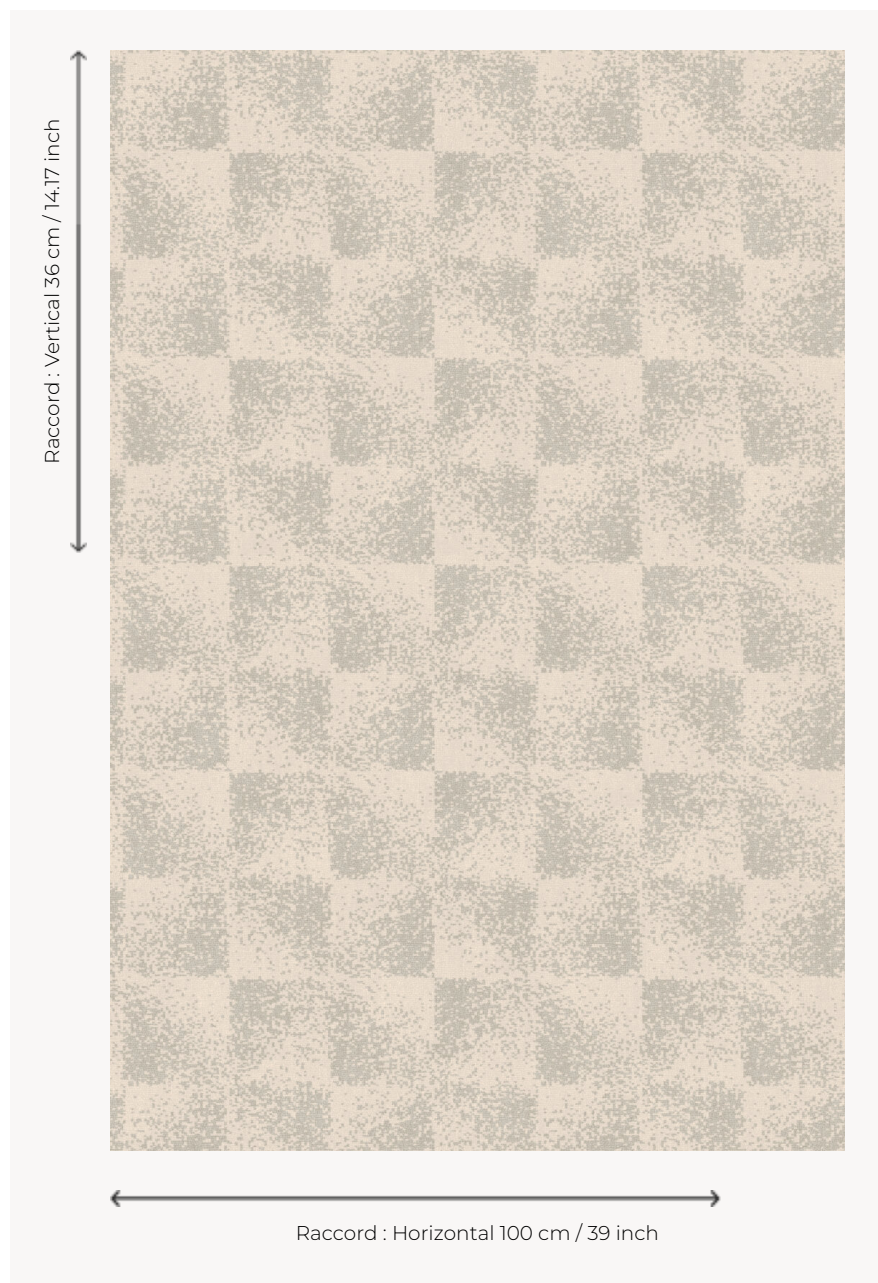

FT210001 FARAH

A subtle play of graduated checks create this two-tone carpet with finesse.

FT210001 - Perle

Pierre Frey

PERFORMANCE TRAFIC INTENSE - NON FEU

FAMILY Carpet

TECHNIQUE Fast-Track woven Axminster

USE Intensive traffic

COMPOSITION 80 % Wool - 20 % Polyamide

DENSITY 7x10

PILE Cut pile

ASPECT Mat

REPEAT H: 100 cm - 39,00 inch
V: 36 cm - 14,17 inch
Straight repeat

NUMBER OF COLORS 4

PILE HEIGHT 7.50 mm
0.30 inch

TOTAL HEIGHT 10.20 mm
0.40 inch

TOTAL WEIGHT 7.79 oz/ft²

CERTIFICATIONS Passé

NOTES Fire retardant
Heavy traffic
Large width

INFORMATION Production tolerance +/- 3 to 5%
Natural peeling

3 Colors

FT210001
Perle