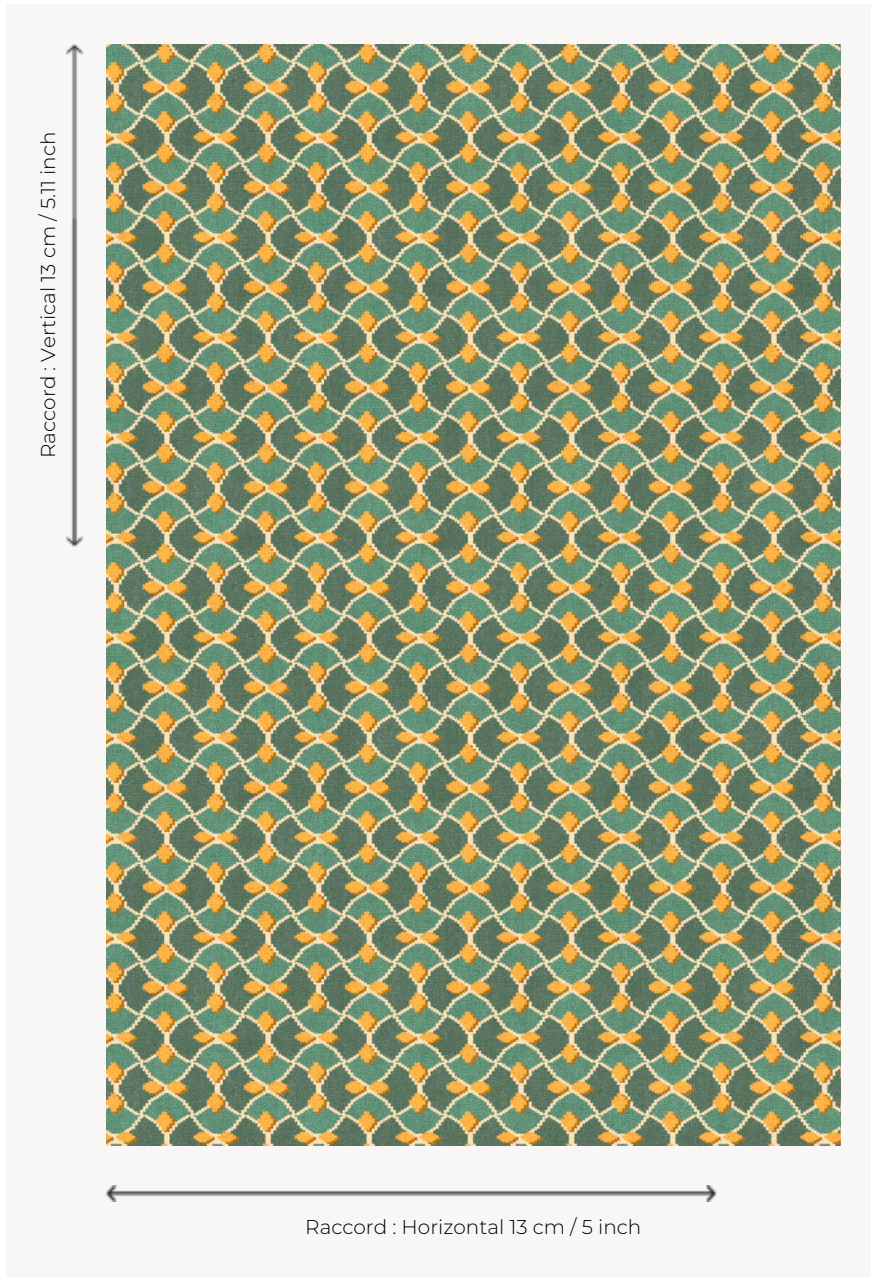

FT211001 AMA

This five-colored carpet offers an original and contemporary variant with small scale, classic carpet motifs.

FT211001 - Colza

Pierre Frey

PERFORMANCE	TRAFIC INTENSE - NON FEU
FAMILY	Carpet
TECHNIQUE	Woven Axminster
USE	Intensive traffic
COMPOSITION	80 % Wool - 20 % Polyamide
DENSITY	7x11
PILE	Cut pile
ASPECT	Mat
REPEAT	H: 13 cm - 5,00 inch V: 13 cm - 5,11 inch Straight repeat
NUMBER OF COLORS	5
PILE HEIGHT	7.50 mm 0.30 inch
TOTAL HEIGHT	10.20 mm 0.40 inch
TOTAL WEIGHT	7.79 oz/ft ²
CERTIFICATIONS	Passé
NOTES	Fire retardant Heavy traffic Large width
INFORMATION	Production tolerance +/- 3 to 5% Natural peeling

3 Colors

FT211_FT_0005

FT211001
Colza

FT211002
Canard