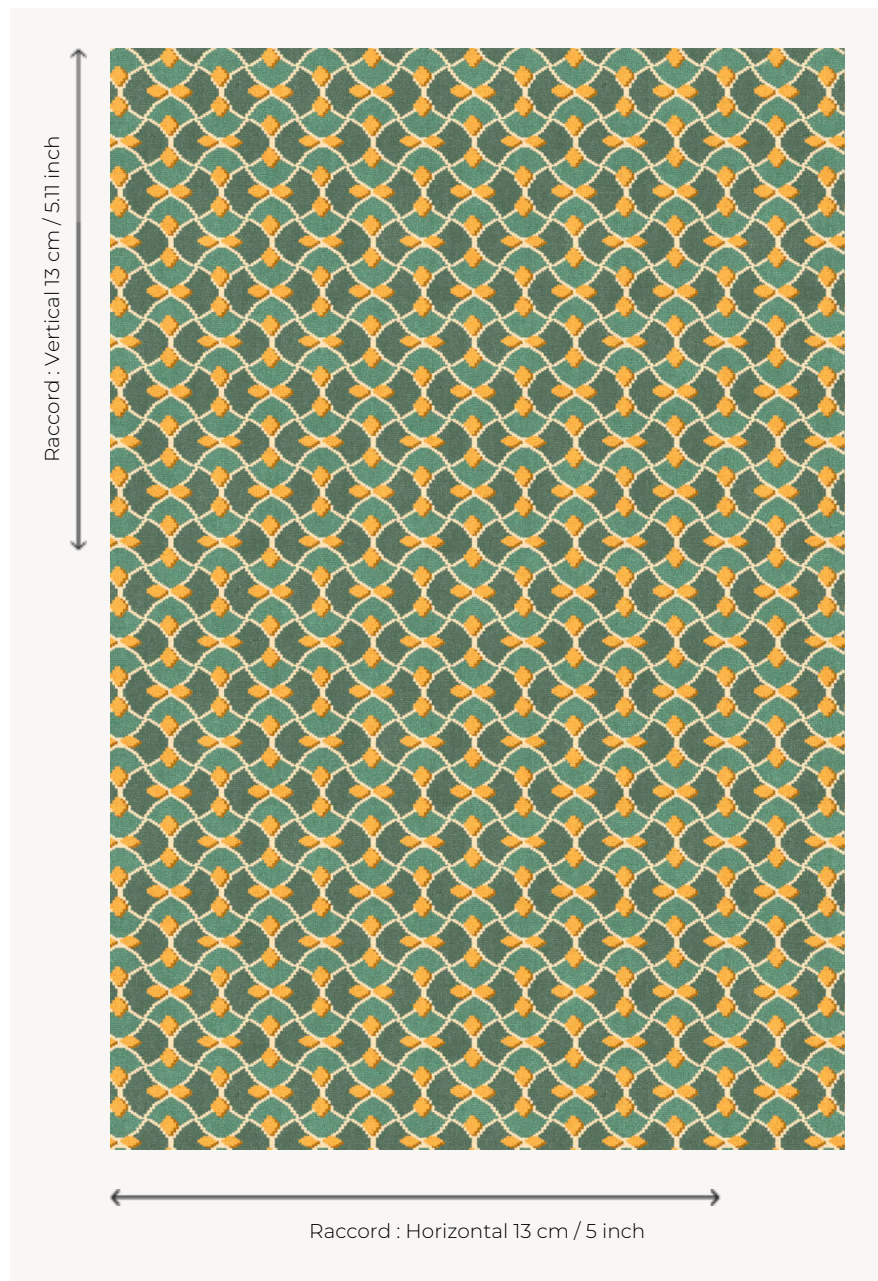

FT211001 AMA

This five-colored carpet offers an original and contemporary variant with small scale, classic carpet motifs.

FT211001 - Colza

Pierre Frey

PERFORMANCE	TRAFIC INTENSE - NON FEU
FAMILY	Carpet
TECHNIQUE	Woven Axminster
USE	Intensive traffic
COMPOSITION	80 % Wool - 20 % Polyamide
DENSITY	7x11
PILE	Cut pile
ASPECT	Mat
REPEAT	H: 13 cm - 5,00 inch V: 13 cm - 5,11 inch Straight repeat
NUMBER OF COLORS	5
PILE HEIGHT	7.50 mm 0.30 inch
TOTAL HEIGHT	10.20 mm 0.40 inch
TOTAL WEIGHT	7.79 oz/ft ²
CERTIFICATIONS	Passé
NOTES	Fire retardant Heavy traffic Large width
INFORMATION	Production tolerance +/- 3 to 5% Natural peeling

3 Colors

FT211_FT_0005

FT211001
Colza

FT211002
Canard