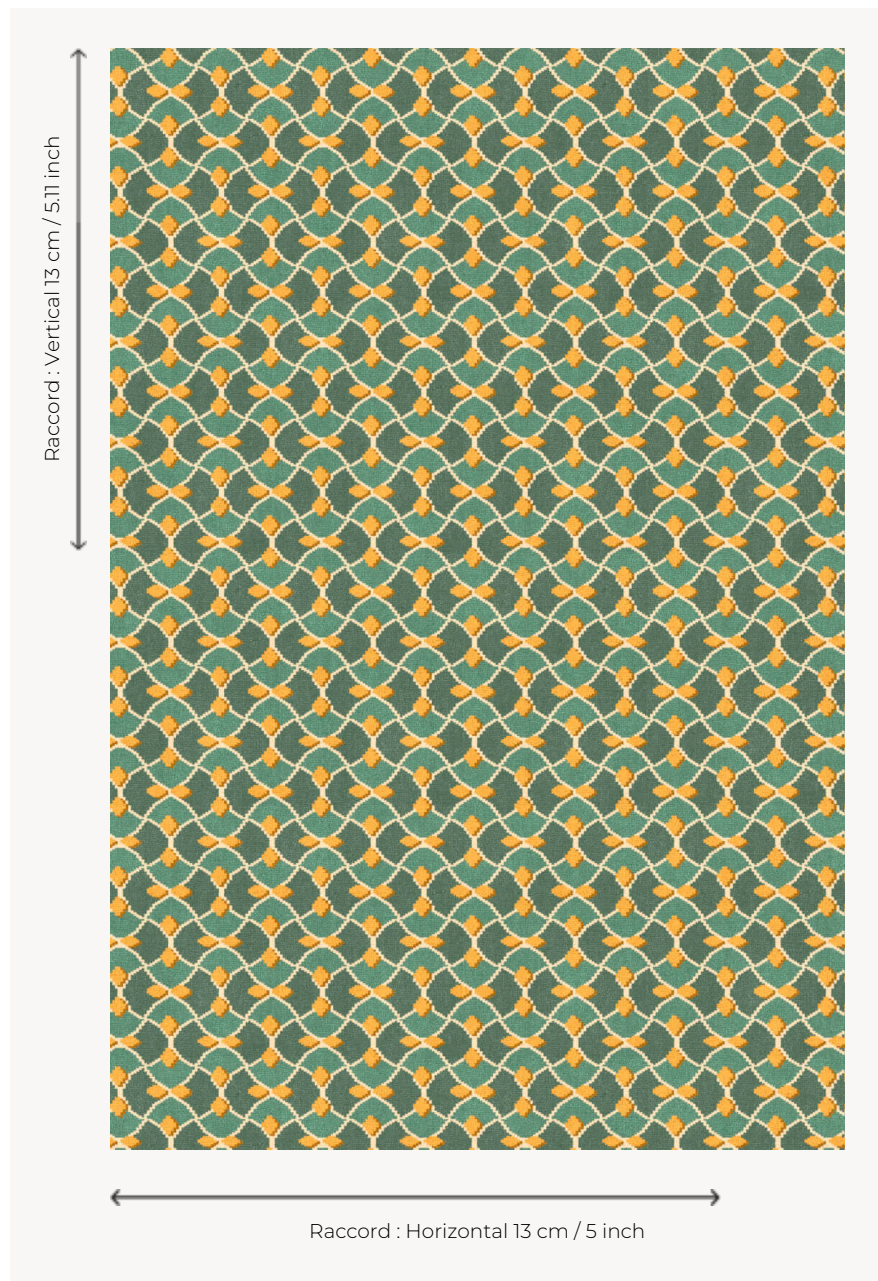

FT211001 AMA

This five-colored carpet offers an original and contemporary variant with small scale, classic carpet motifs.

FT211001 - Colza

Pierre Frey

PERFORMANCE	TRAFIC INTENSE - NON FEU
FAMILY	Carpet
TECHNIQUE	Woven Axminster
USE	Intensive traffic
COMPOSITION	80 % Wool - 20 % Polyamide
DENSITY	7x11
PILE	Cut pile
ASPECT	Mat
REPEAT	H: 13 cm - 5,00 inch V: 13 cm - 5,11 inch Straight repeat
NUMBER OF COLORS	5
PILE HEIGHT	7.50 mm 0.30 inch
TOTAL HEIGHT	10.20 mm 0.40 inch
TOTAL WEIGHT	7.79 oz/ft ²
CERTIFICATIONS	Passé
NOTES	Fire retardant Heavy traffic Large width
INFORMATION	Production tolerance +/- 3 to 5% Natural peeling

3 Colors

FT211_FT_0005

FT211001
Colza

FT211002
Canard