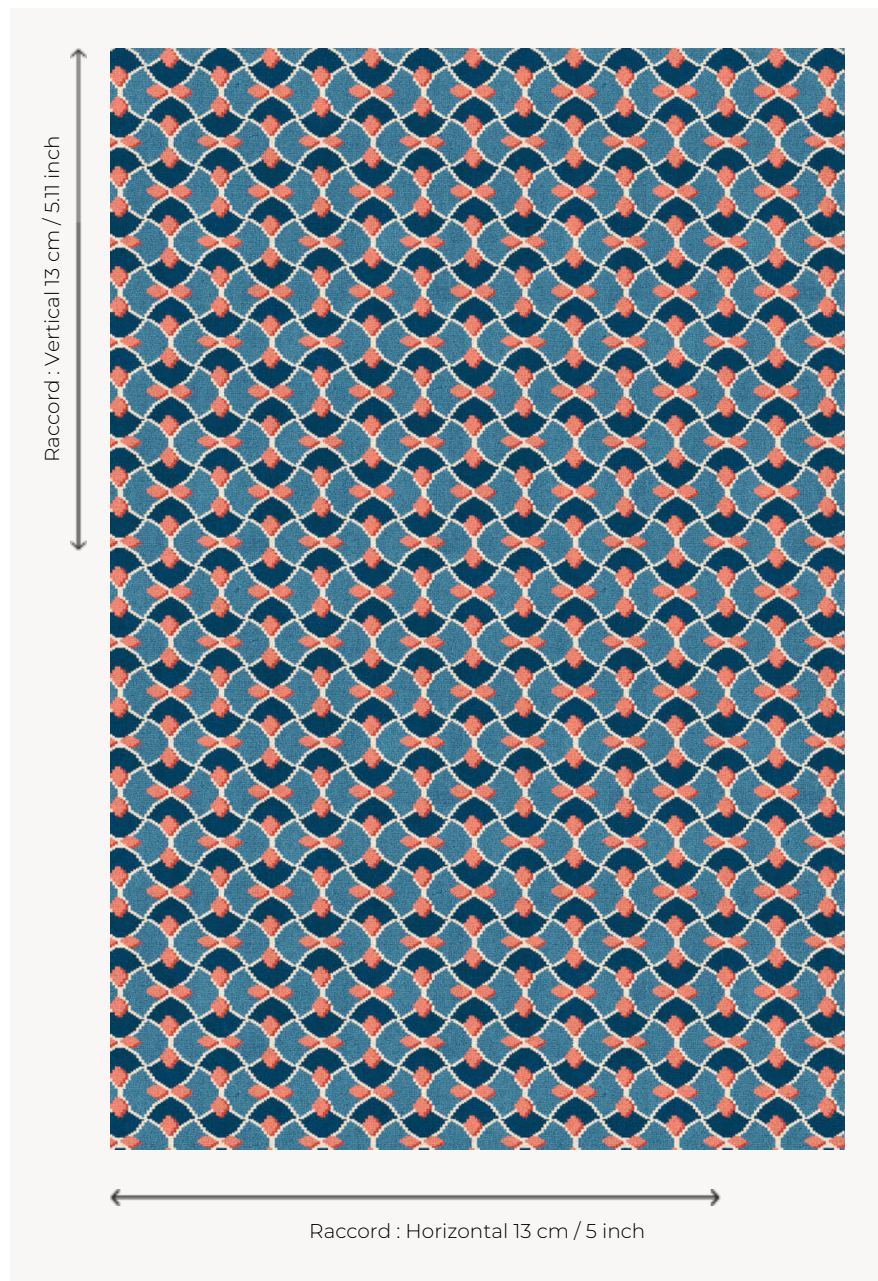

## FT211002 AMA

This five-colored carpet offers an original and contemporary variant with small scale, classic carpet motifs.

### FT211002 - Canard

### Pierre Frey

<b>PERFORMANCE</b>	TRAFIC INTENSE - NON FEU
<b>FAMILY</b>	Carpet
<b>TECHNIQUE</b>	Woven Axminster
<b>USE</b>	Intensive traffic
<b>COMPOSITION</b>	80 % Wool - 20 % Polyamide
<b>DENSITY</b>	7x11
<b>PILE</b>	Cut pile
<b>ASPECT</b>	Mat
<b>REPEAT</b>	H: 13 cm - 5,00 inch V: 13 cm - 5,11 inch Straight repeat
<b>NUMBER OF COLORS</b>	5
<b>PILE HEIGHT</b>	7.50 mm 0.30 inch
<b>TOTAL HEIGHT</b>	10.20 mm 0.40 inch
<b>TOTAL WEIGHT</b>	7.79 oz/ft <sup>2</sup>
<b>CERTIFICATIONS</b>	Passé
<b>NOTES</b>	Fire retardant Heavy traffic Large width
<b>INFORMATION</b>	Production tolerance +/- 3 to 5% Natural peeling

## 3 Colors

FT211\_FT\_0005

FT211001  
Colza

FT211002  
Canard