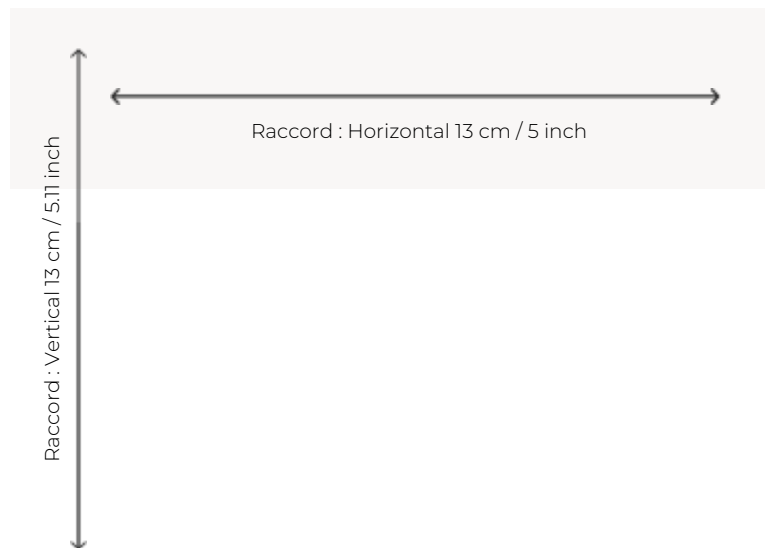

FT211_FT_0005 AMA

This five-colored carpet offers an original and contemporary variant with small scale, classic carpet motifs.

FT211_FT_0005 -

Pierre Frey

PERFORMANCE	TRAFIC INTENSE - NON FEU
FAMILY	Carpet
TECHNIQUE	Woven Axminster
USE	Intensive traffic
COMPOSITION	80 % Wool - 20 % Polyamide
DENSITY	7x11
PILE	Cut pile
ASPECT	Mat
REPEAT	H: 13 cm - 5,00 inch V: 13 cm - 5,11 inch Straight repeat
NUMBER OF COLORS	5
PILE HEIGHT	7.50 mm 0.30 inch
TOTAL HEIGHT	10.20 mm 0.40 inch
TOTAL WEIGHT	7.79 oz/ft ²
CERTIFICATIONS	Passé
NOTES	Fire retardant Heavy traffic Large width
INFORMATION	Production tolerance +/- 3 to 5% Natural peeling