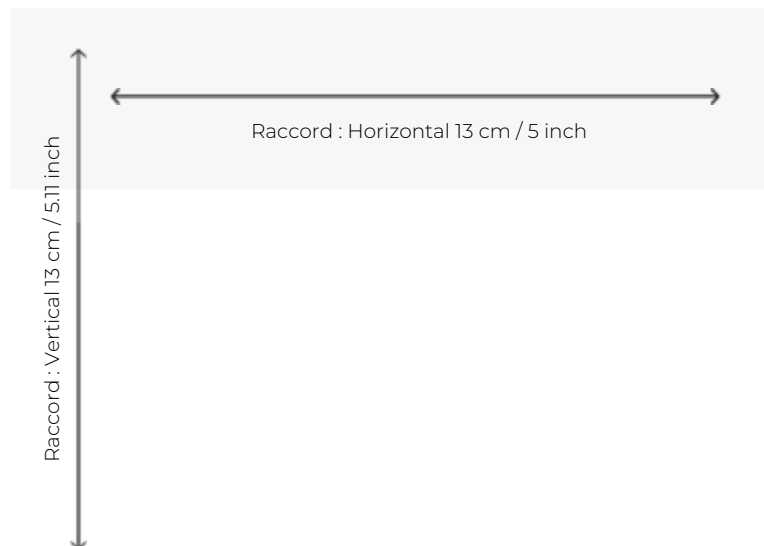

FT211_FT_0005 AMA

This five-colored carpet offers an original and contemporary variant with small scale, classic carpet motifs.

FT211_FT_0005 -

Pierre Frey

PERFORMANCE	TRAFIC INTENSE - NON FEU
FAMILY	Carpet
TECHNIQUE	Woven Axminster
USE	Intensive traffic
COMPOSITION	80 % Wool - 20 % Polyamide
DENSITY	7x11
PILE	Cut pile
ASPECT	Mat
REPEAT	H: 13 cm - 5,00 inch V: 13 cm - 5,11 inch Straight repeat
NUMBER OF COLORS	5
PILE HEIGHT	7.50 mm 0.30 inch
TOTAL HEIGHT	10.20 mm 0.40 inch
TOTAL WEIGHT	7.79 oz/ft ²
CERTIFICATIONS	Passé
NOTES	Fire retardant Heavy traffic Large width
INFORMATION	Production tolerance +/- 3 to 5% Natural peeling