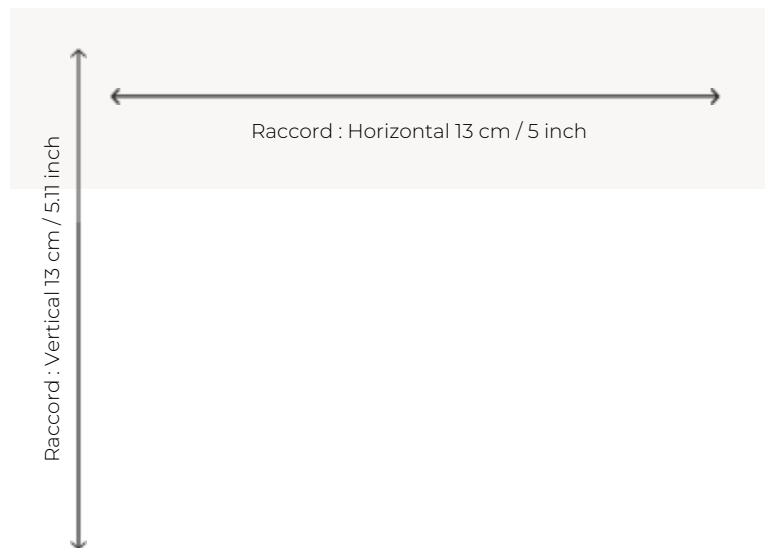

### Pierre Frey

<b>PERFORMANCE</b>	TRAFIC INTENSE - NON FEU
<b>FAMILY</b>	Carpet
<b>TECHNIQUE</b>	Woven Axminster
<b>USE</b>	Intensive traffic
<b>COMPOSITION</b>	80 % Wool - 20 % Polyamide
<b>DENSITY</b>	7x11
<b>PILE</b>	Cut pile
<b>ASPECT</b>	Mat
<b>REPEAT</b>	H: 13 cm - 5,00 inch V: 13 cm - 5,11 inch Straight repeat
<b>NUMBER OF COLORS</b>	5
<b>PILE HEIGHT</b>	7.50 mm 0.30 inch
<b>TOTAL HEIGHT</b>	10.20 mm 0.40 inch
<b>TOTAL WEIGHT</b>	7.79 oz/ft <sup>2</sup>
<b>CERTIFICATIONS</b>	Passé
<b>NOTES</b>	Fire retardant Heavy traffic Large width
<b>INFORMATION</b>	Production tolerance +/- 3 to 5% Natural peeling