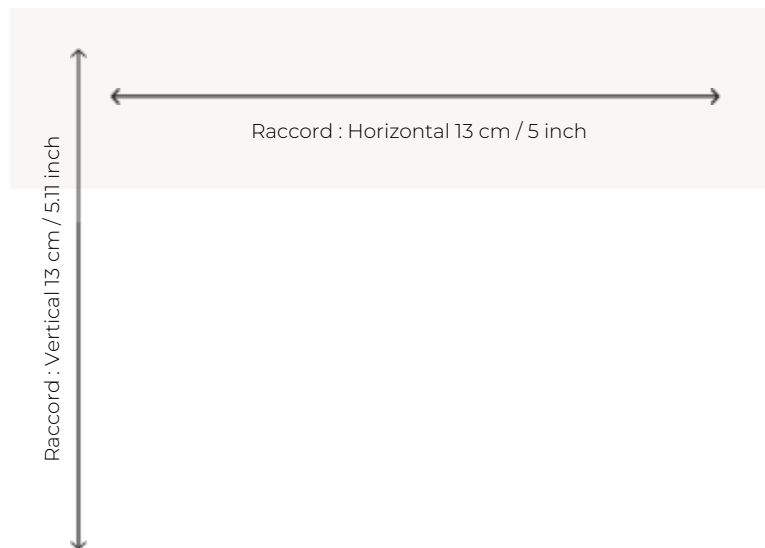

FT211_FT_0005 AMA

This five-colored carpet offers an original and contemporary variant with small scale, classic carpet motifs.

FT211_FT_0005 -

Pierre Frey

PERFORMANCE	TRAFIC INTENSE - NON FEU
FAMILY	Carpet
TECHNIQUE	Woven Axminster
USE	Intensive traffic
COMPOSITION	80 % Wool - 20 % Polyamide
DENSITY	7x11
PILE	Cut pile
ASPECT	Mat
REPEAT	H: 13 cm - 5,00 inch V: 13 cm - 5,11 inch Straight repeat
NUMBER OF COLORS	5
PILE HEIGHT	7.50 mm 0.30 inch
TOTAL HEIGHT	10.20 mm 0.40 inch
TOTAL WEIGHT	7.79 oz/ft ²
CERTIFICATIONS	Passé
NOTES	Fire retardant Heavy traffic Large width
INFORMATION	Production tolerance +/- 3 to 5% Natural peeling