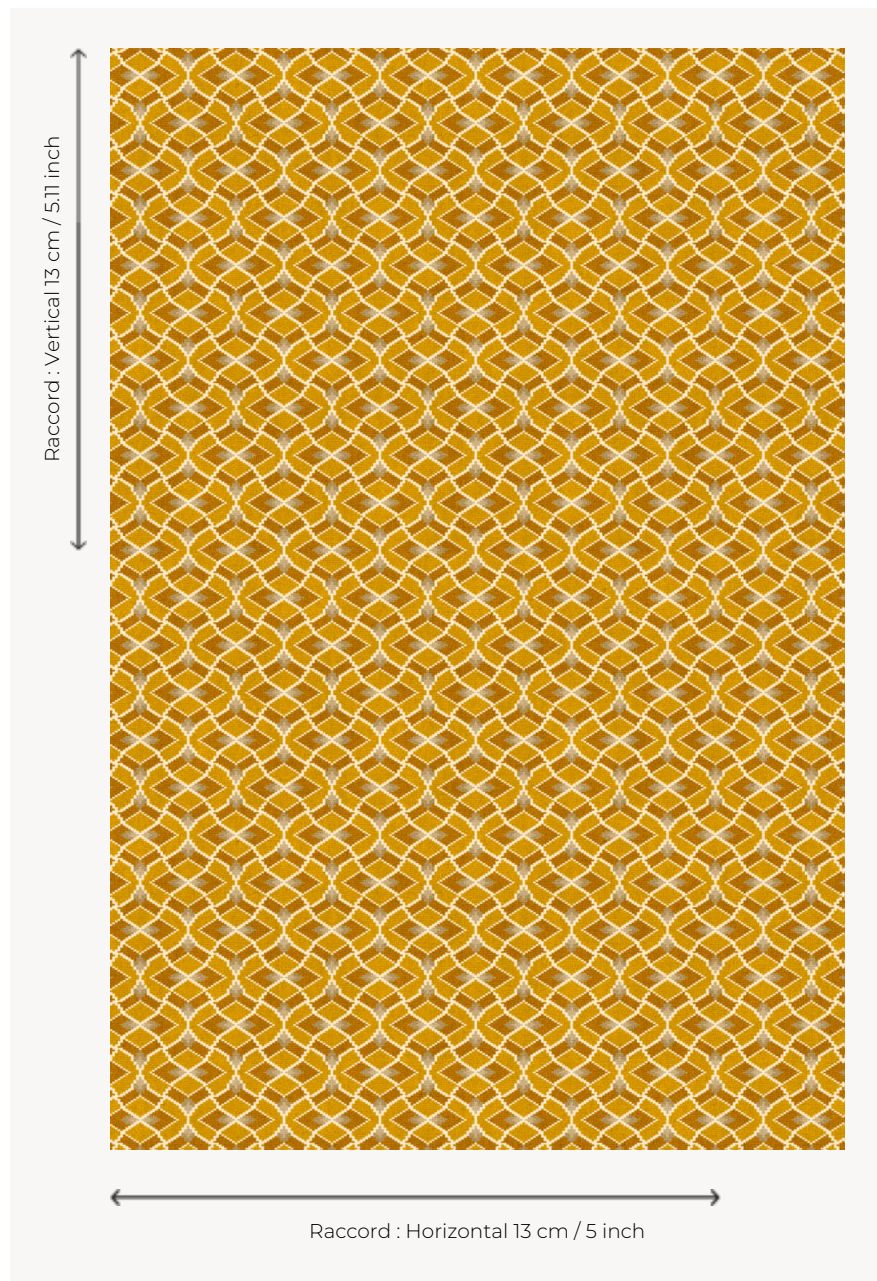

FT212002 DAJAN

DAJAN proposes a small all-over geometric pattern that is full of character, resulting in a five-colored, highly graphic carpet.

FT212002 - Moutarde

Pierre Frey

PERFORMANCE	TRAFIC INTENSE - NON FEU
FAMILY	Carpet
TECHNIQUE	Woven Axminster
USE	Intensive traffic
COMPOSITION	80 % Wool - 20 % Polyamide
DENSITY	7x11
PILE	Cut pile
ASPECT	Mat
REPEAT	H: 13 cm - 5,00 inch V: 13 cm - 5,11 inch Straight repeat
NUMBER OF COLORS	5
PILE HEIGHT	7.50 mm 0.30 inch
TOTAL HEIGHT	10.20 mm 0.40 inch
TOTAL WEIGHT	7.79 oz/ft ²
CERTIFICATIONS	Passé
NOTES	Fire retardant Heavy traffic Large width
INFORMATION	Production tolerance +/- 3 to 5% Natural peeling

2 Colors

FT212002
Moutarde

FT212003
Brique