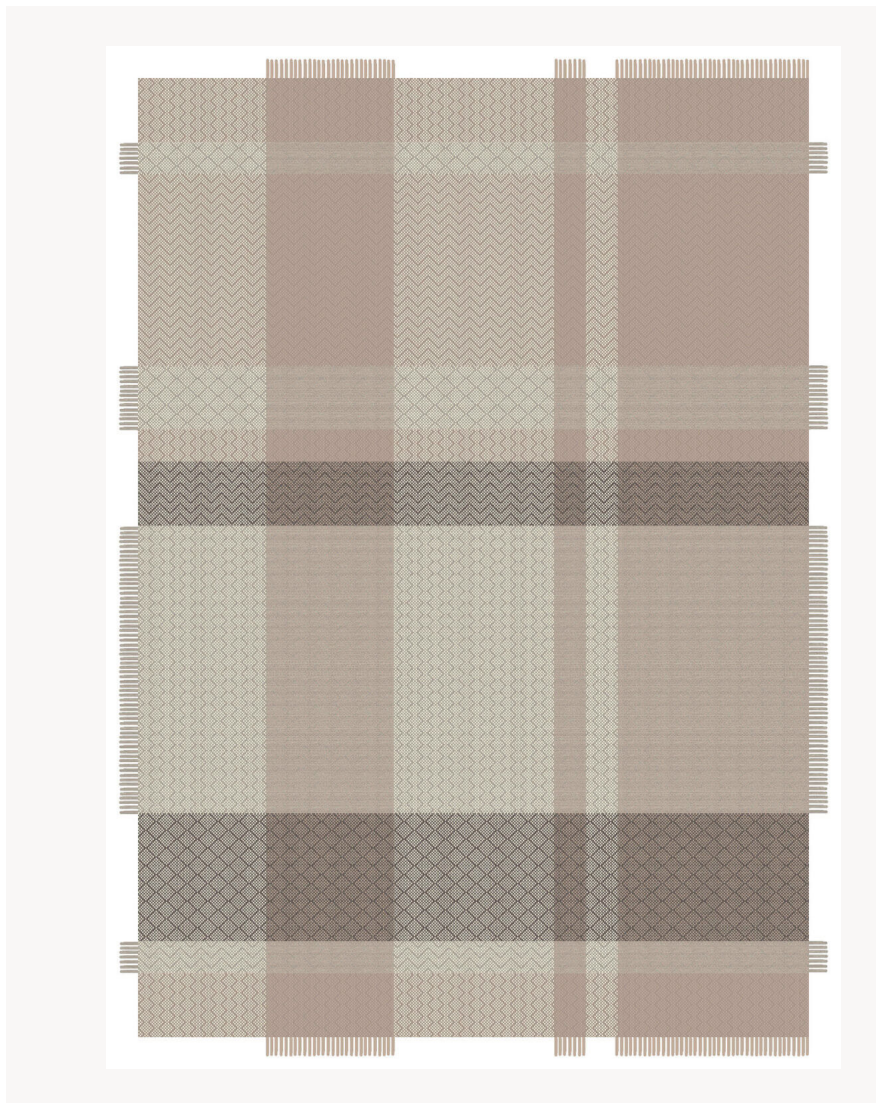

FT227001 PATCH

A veritable patchwork of warp and weft patterns, the PATCH rug is an OUTDOOR rug designed in a graphic scheme. Unlimited combination of small geometrics in weft stripes, punctuated by contrasting jumps of colours.

FT227001 - Quartz

Pierre Frey

PERFORMANCE	Outdoor
FAMILY	Carpet Rug
TECHNIQUE	Flat-woven Aquasoft
USE	Outdoor Moderate traffic Stairs
COMPOSITION	100 % Polypropylene
DENSITY	3,5 Lbs
PILE	Woven
ASPECT	Mat
NUMBER OF COLORS	5
PILE HEIGHT	6.00 mm 0.24 inch
TOTAL HEIGHT	6.00 mm 0.23 inch
TOTAL WEIGHT	5.24 oz/ft ²
CERTIFICATIONS	Non testé
NOTES	Light fastness, anti-mold, anti-stain Large width
INFORMATION	Production tolerance +/- 3 to 5%

1 Colors

FT227001
Quartz