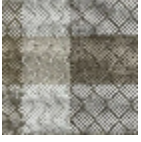

FT227001 PATCH

A veritable patchwork of warp and weft patterns, the PATCH rug is an OUTDOOR rug designed in a graphic scheme. Unlimited combination of small geometrics in weft stripes, punctuated by contrasting jumps of colours.

FT227001 - Quartz

Pierre Frey

PERFORMANCE	Outdoor
FAMILY	Carpet Rug
TECHNIQUE	Flat-woven Aquasoft
USE	Outdoor Moderate traffic Stairs
COMPOSITION	100 % Polypropylene
DENSITY	3,5 Lbs
PILE	Woven
ASPECT	Mat
NUMBER OF COLORS	5
PILE HEIGHT	6.00 mm 0.24 inch
TOTAL HEIGHT	6.00 mm 0.23 inch
TOTAL WEIGHT	5.24 oz/ft ²
CERTIFICATIONS	Non testé
NOTES	Light fastness, anti-mold, anti-stain Large width
INFORMATION	Production tolerance +/- 3 to 5%

1 Colors

FT227001
Quartz