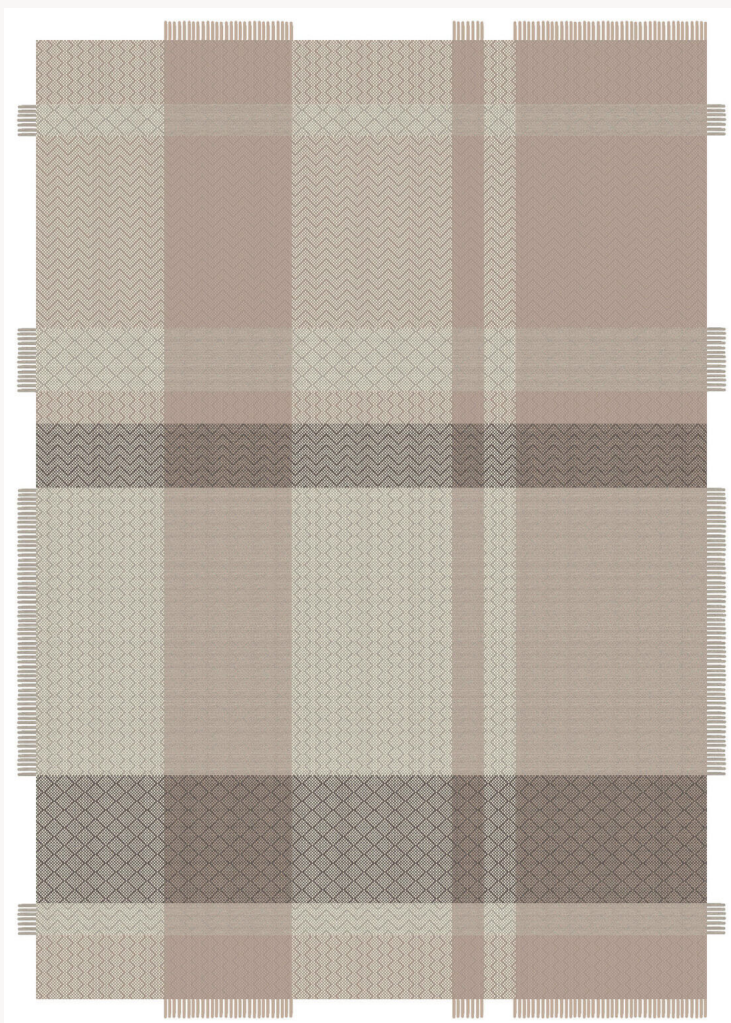

FT227001 PATCH

A veritable patchwork of warp and weft patterns, the PATCH rug is an OUTDOOR rug designed in a graphic scheme. Unlimited combination of small geometrics in weft stripes, punctuated by contrasting jumps of colours.

FT227001 - Quartz

Pierre Frey

PERFORMANCE	Outdoor
FAMILY	Carpet Rug
TECHNIQUE	Flat-woven Aquasoft
USE	Outdoor Moderate traffic Stairs
COMPOSITION	100 % Polypropylene
DENSITY	3,5 Lbs
PILE	Woven
ASPECT	Mat
NUMBER OF COLORS	5
PILE HEIGHT	6.00 mm 0.24 inch
TOTAL HEIGHT	6.00 mm 0.23 inch
TOTAL WEIGHT	5.24 oz/ft ²
CERTIFICATIONS	Non testé
NOTES	Light fastness, anti-mold, anti-stain Large width
INFORMATION	Production tolerance +/- 3 to 5%

1 Colors

FT227001

Quartz