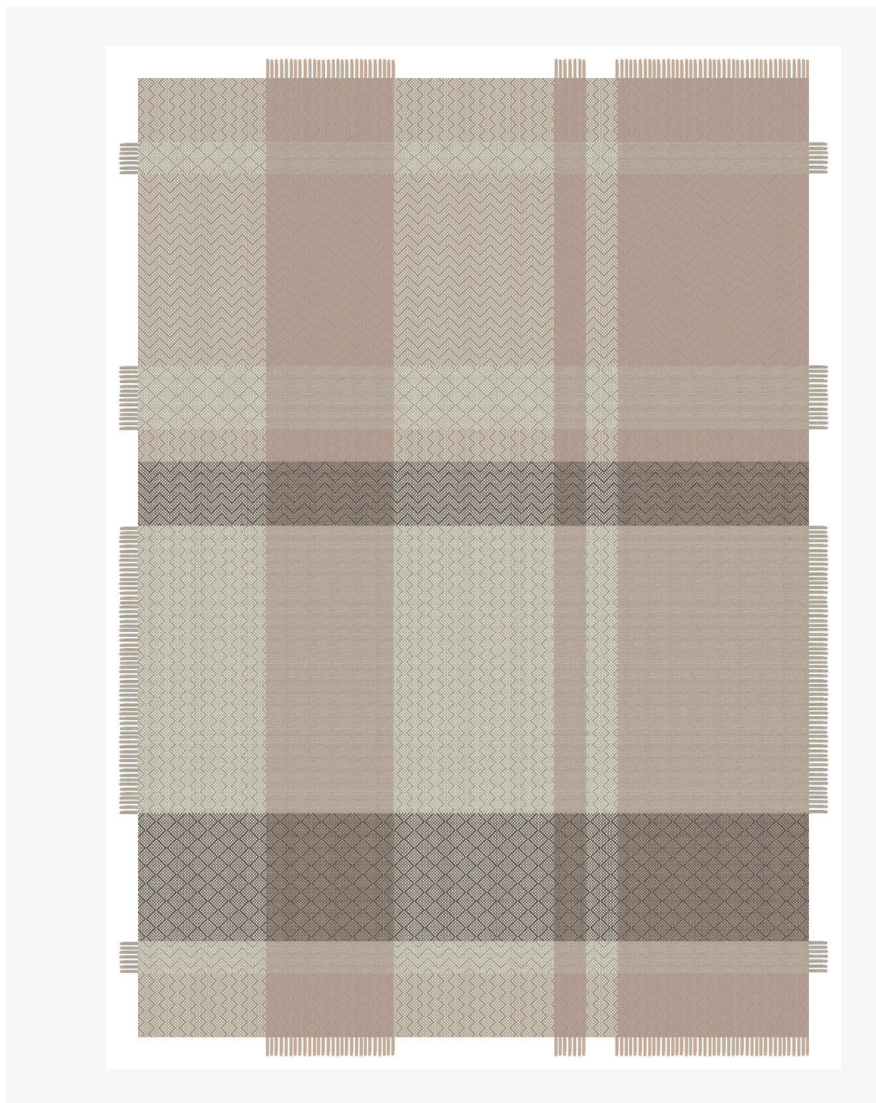

FT227001 PATCH

A veritable patchwork of warp and weft patterns, the PATCH rug is an OUTDOOR rug designed in a graphic scheme. Unlimited combination of small geometrics in weft stripes, punctuated by contrasting jumps of colours.

FT227001 - Quartz

Pierre Frey

PERFORMANCE	Outdoor
FAMILY	Carpet Rug
TECHNIQUE	Flat-woven Aquasoft
USE	Outdoor Moderate traffic Stairs
COMPOSITION	100 % Polypropylene
DENSITY	3,5 Lbs
PILE	Woven
ASPECT	Mat
NUMBER OF COLORS	5
PILE HEIGHT	6.00 mm 0.24 inch
TOTAL HEIGHT	6.00 mm 0.23 inch
TOTAL WEIGHT	5.24 oz/ft ²
CERTIFICATIONS	Non testé
NOTES	Light fastness, anti-mold, anti-stain Large width
INFORMATION	Production tolerance +/- 3 to 5%

1 Colors

FT227001

Quartz