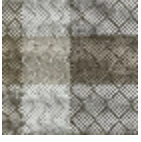

FT227001 PATCH

A veritable patchwork of warp and weft patterns, the PATCH rug is an OUTDOOR rug designed in a graphic scheme. Unlimited combination of small geometrics in weft stripes, punctuated by contrasting jumps of colours.

FT227001 - Quartz

Pierre Frey

PERFORMANCE	Outdoor
FAMILY	Carpet Rug
TECHNIQUE	Flat-woven Aquasoft
USE	Outdoor Moderate traffic Stairs
COMPOSITION	100 % Polypropylene
DENSITY	3,5 Lbs
PILE	Woven
ASPECT	Mat
NUMBER OF COLORS	5
PILE HEIGHT	6.00 mm 0.24 inch
TOTAL HEIGHT	6.00 mm 0.23 inch
TOTAL WEIGHT	5.24 oz/ft ²
CERTIFICATIONS	Non testé
NOTES	Light fastness, anti-mold, anti-stain Large width
INFORMATION	Production tolerance +/- 3 to 5%

1 Colors

FT227001

Quartz