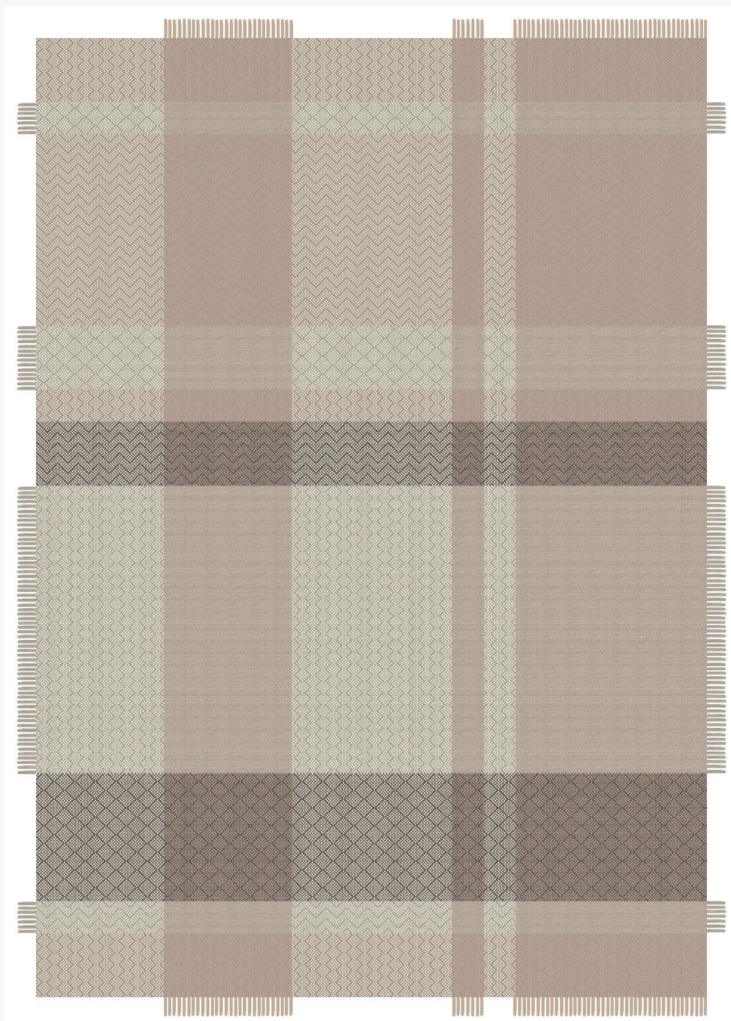

FT227001 PATCH

A veritable patchwork of warp and weft patterns, the PATCH rug is an OUTDOOR rug designed in a graphic scheme. Unlimited combination of small geometrics in weft stripes, punctuated by contrasting jumps of colours.

FT227001 - Quartz

Pierre Frey

PERFORMANCE	Outdoor
FAMILY	Carpet Rug
TECHNIQUE	Flat-woven Aquasoft
USE	Outdoor Moderate traffic Stairs
COMPOSITION	100 % Polypropylene
DENSITY	3,5 Lbs
PILE	Woven
ASPECT	Mat
NUMBER OF COLORS	5
PILE HEIGHT	6.00 mm 0.24 inch
TOTAL HEIGHT	6.00 mm 0.23 inch
TOTAL WEIGHT	5.24 oz/ft ²
CERTIFICATIONS	Non testé
NOTES	Light fastness, anti-mold, anti-stain Large width
INFORMATION	Production tolerance +/- 3 to 5%

1 Colors

FT227001
Quartz