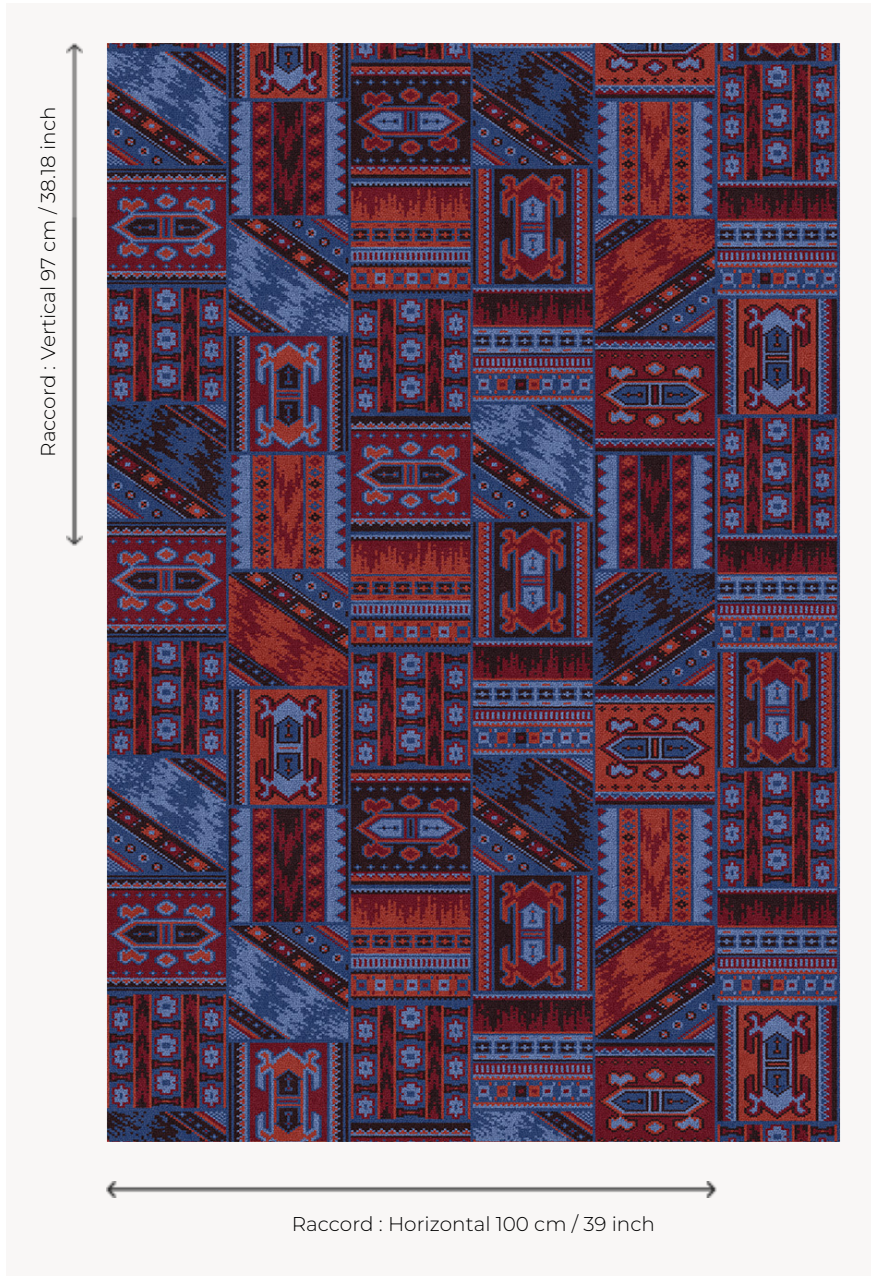

FT236002 KERMAN

Rich patchwork of Asian-inspired motifs, for a 5 colour carpet.

FT236002 - Rubis

Pierre Frey

PERFORMANCE	TRAFIC INTENSE - NON FEU
FAMILY	Carpet
TECHNIQUE	Fast-Track woven Axminster
USE	Intensive traffic
COMPOSITION	80 % Wool - 20 % Polyamide
DENSITY	7x10
PILE	Cut pile
ASPECT	Mat
REPEAT	H: 100 cm - 39,00 inch V: 97 cm - 38,18 inch Straight repeat
NUMBER OF COLORS	5
PILE HEIGHT	7.40 mm 0.29 inch
TOTAL HEIGHT	10.10 mm 0.39 inch
TOTAL WEIGHT	7.18 oz/ft ²
CERTIFICATIONS	Passé
NOTES	Fire retardant Heavy traffic Large width
INFORMATION	Production tolerance +/- 3 to 5% Natural peeling

3 Colors

FT236001
Turquoise

FT236002
Rubis

FT236003
Orge