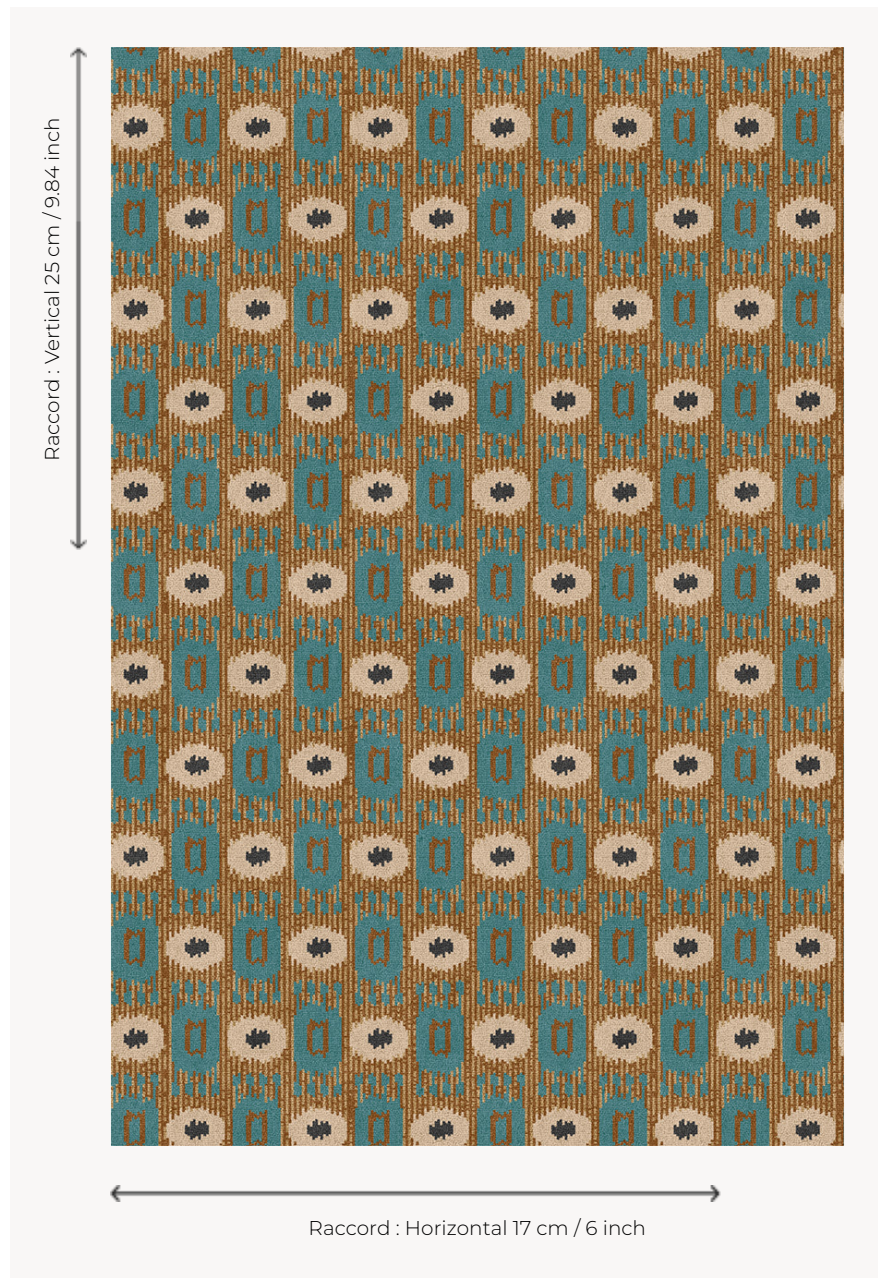

# FT237001 ARARAT

Free transposition of an ikaté pattern into a 5 colour carpet.

## FT237001 - Moutarde

## Pierre Frey

<b>PERFORMANCE</b>	TRAFIC INTENSE - NON FEU
<b>FAMILY</b>	Carpet
<b>TECHNIQUE</b>	Fast-Track woven Axminster
<b>USE</b>	Intensive traffic
<b>COMPOSITION</b>	80 % Wool - 20 % Polyamide
<b>DENSITY</b>	7x10
<b>PILE</b>	Cut pile
<b>ASPECT</b>	Mat
<b>REPEAT</b>	H: 17 cm - 6,00 inch V: 25 cm - 9,84 inch Straight repeat
<b>NUMBER OF COLORS</b>	5
<b>PILE HEIGHT</b>	7.40 mm 0.29 inch
<b>TOTAL HEIGHT</b>	10.10 mm 0.39 inch
<b>TOTAL WEIGHT</b>	7.18 oz/ft <sup>2</sup>
<b>CERTIFICATIONS</b>	Passé
<b>NOTES</b>	Fire retardant Heavy traffic Large width
<b>INFORMATION</b>	Production tolerance +/- 3 to 5% Natural peeling

## 3 Colors

FT237001  
Moutarde

FT237002  
Rubis

FT237003  
Curry rouge