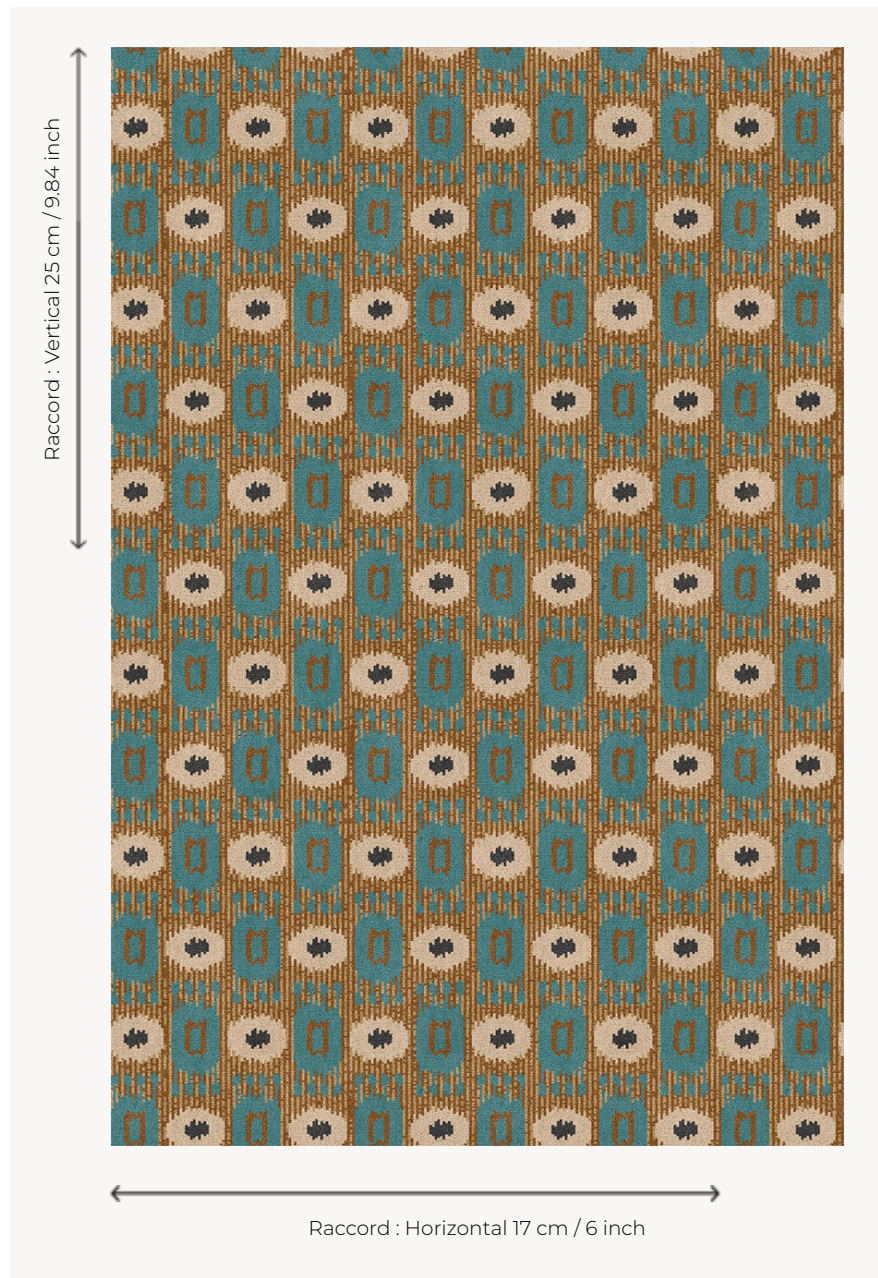

FT237001 ARARAT

Free transposition of an ikaté pattern into a 5 colour carpet.

FT237001 - Moutarde

Pierre Frey

PERFORMANCE	TRAFIC INTENSE - NON FEU
FAMILY	Carpet
TECHNIQUE	Fast-Track woven Axminster
USE	Intensive traffic
COMPOSITION	80 % Wool - 20 % Polyamide
DENSITY	7x10
PILE	Cut pile
ASPECT	Mat
REPEAT	H: 17 cm - 6,00 inch V: 25 cm - 9,84 inch Straight repeat
NUMBER OF COLORS	5
PILE HEIGHT	7.40 mm 0.29 inch
TOTAL HEIGHT	10.10 mm 0.39 inch
TOTAL WEIGHT	7.18 oz/ft ²
CERTIFICATIONS	Passé
NOTES	Fire retardant Heavy traffic Large width
INFORMATION	Production tolerance +/- 3 to 5% Natural peeling

3 Colors

FT237001
Moutarde

FT237002
Rubis

FT237003
Curry rouge