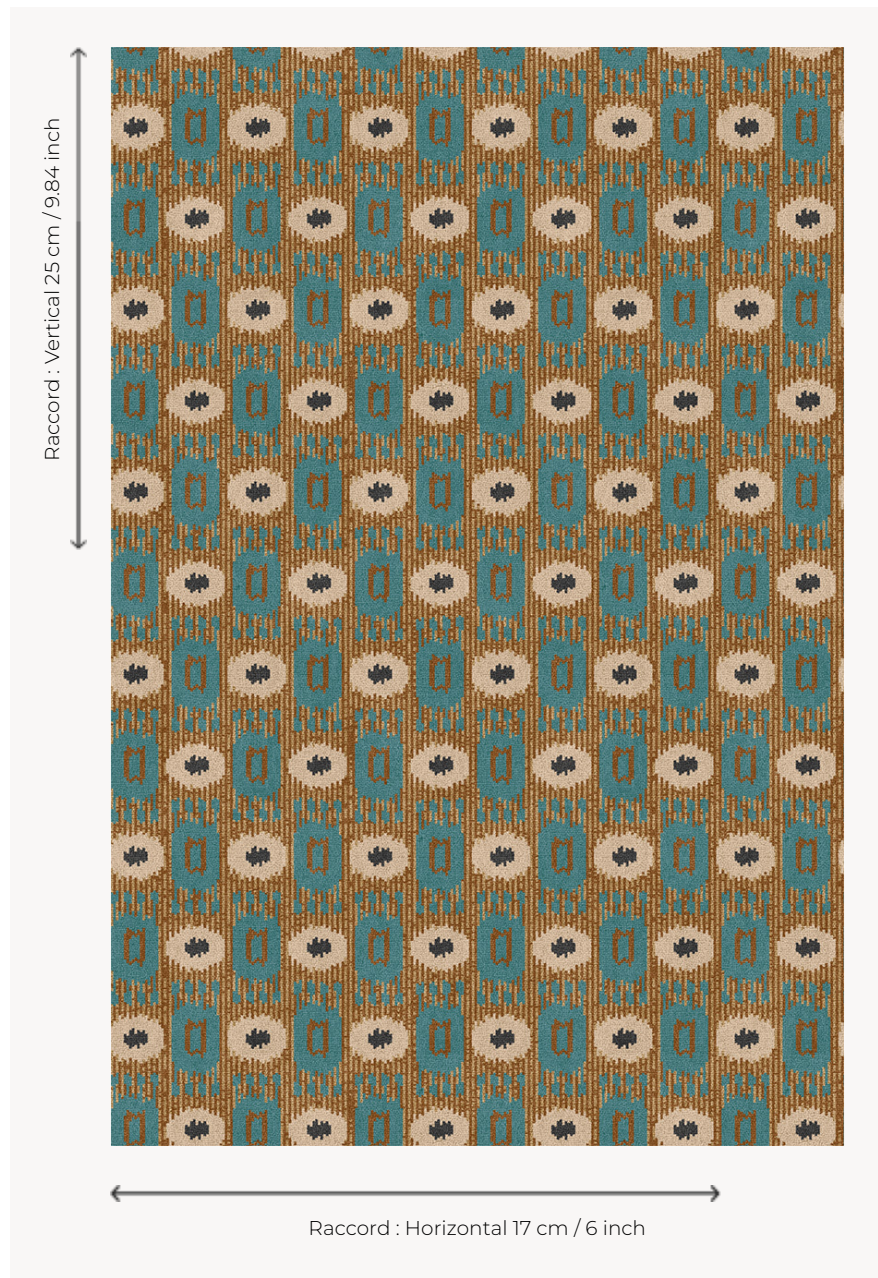

FT237001 ARARAT

Free transposition of an ikaté pattern into a 5 colour carpet.

FT237001 - Moutarde

Pierre Frey

PERFORMANCE	TRAFIC INTENSE - NON FEU
FAMILY	Carpet
TECHNIQUE	Fast-Track woven Axminster
USE	Intensive traffic
COMPOSITION	80 % Wool - 20 % Polyamide
DENSITY	7x10
PILE	Cut pile
ASPECT	Mat
REPEAT	H: 17 cm - 6,00 inch V: 25 cm - 9,84 inch Straight repeat
NUMBER OF COLORS	5
PILE HEIGHT	7.40 mm 0.29 inch
TOTAL HEIGHT	10.10 mm 0.39 inch
TOTAL WEIGHT	7.18 oz/ft ²
CERTIFICATIONS	Passé
NOTES	Fire retardant Heavy traffic Large width
INFORMATION	Production tolerance +/- 3 to 5% Natural peeling

3 Colors

FT237001
Moutarde

FT237002
Rubis

FT237003
Curry rouge