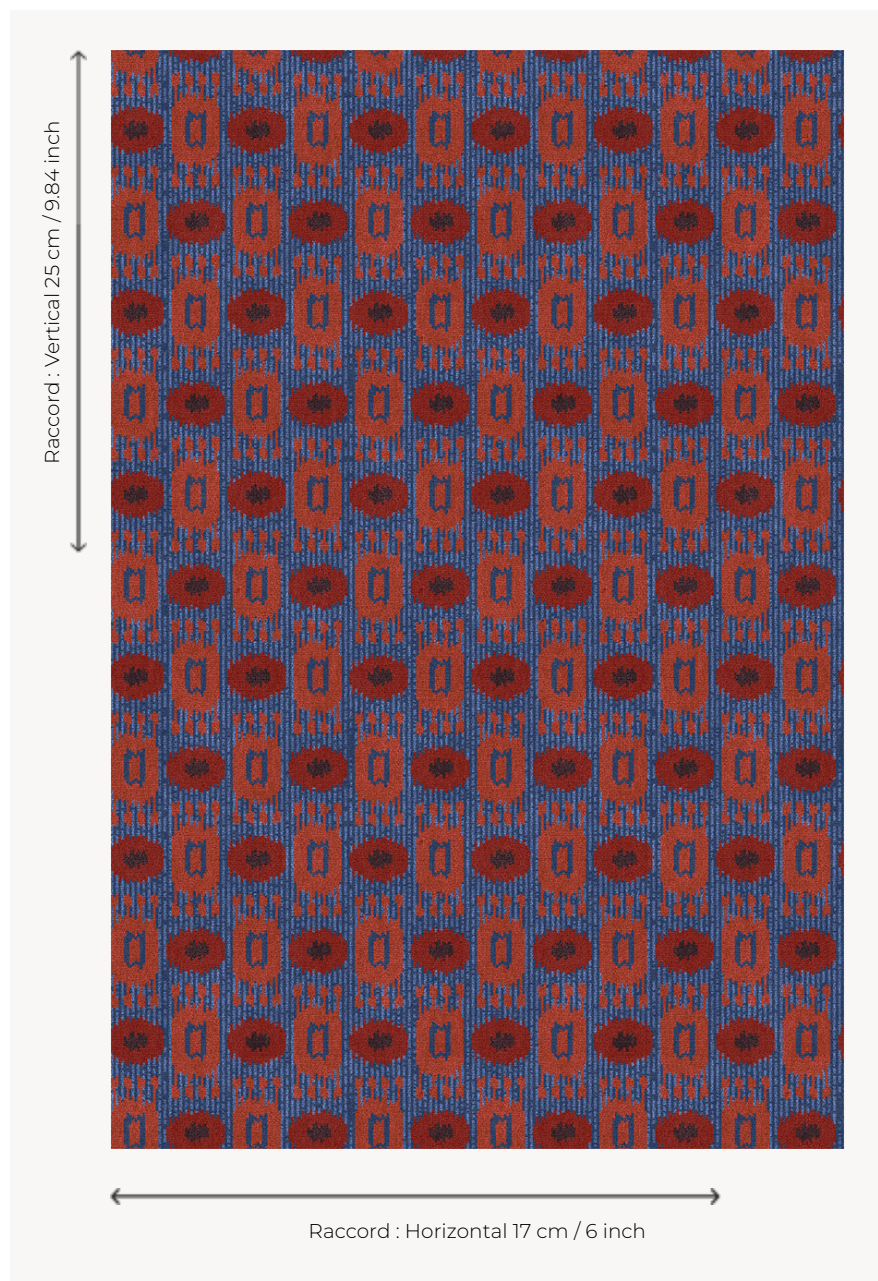

FT237002 ARARAT

Free transposition of an ikaté pattern into a 5 colour carpet.

FT237002 - Rubis

Pierre Frey

PERFORMANCE	TRAFIC INTENSE - NON FEU
FAMILY	Carpet
TECHNIQUE	Fast-Track woven Axminster
USE	Intensive traffic
COMPOSITION	80 % Wool - 20 % Polyamide
DENSITY	7x10
PILE	Cut pile
ASPECT	Mat
REPEAT	H: 17 cm - 6,00 inch V: 25 cm - 9,84 inch Straight repeat
NUMBER OF COLORS	5
PILE HEIGHT	7.40 mm 0.29 inch
TOTAL HEIGHT	10.10 mm 0.39 inch
TOTAL WEIGHT	7.18 oz/ft ²
CERTIFICATIONS	Passé
NOTES	Fire retardant Heavy traffic Large width
INFORMATION	Production tolerance +/- 3 to 5% Natural peeling

3 Colors

FT237001
Moutarde

FT237002
Rubis

FT237003
Curry rouge