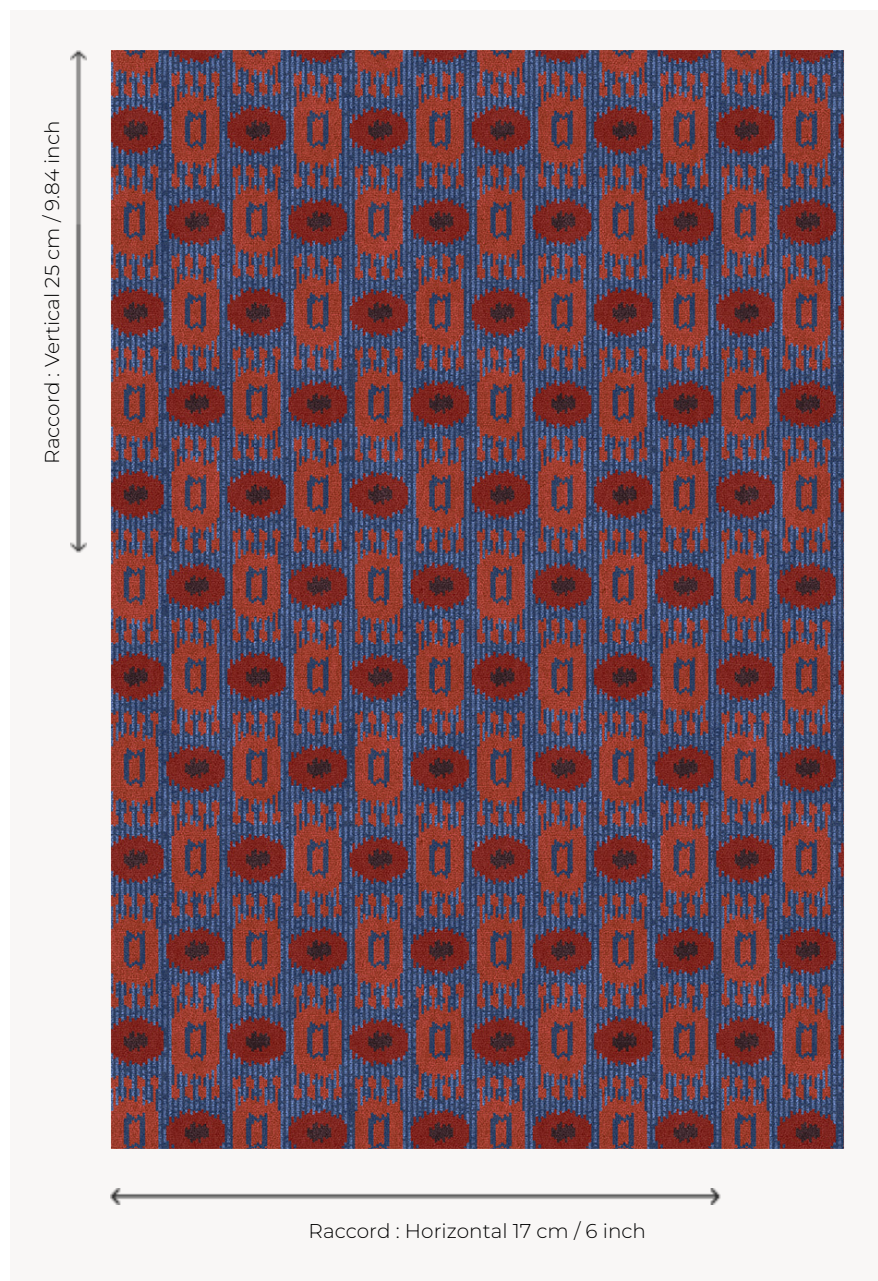

FT237002 ARARAT

Free transposition of an ikaté pattern into a 5 colour carpet.

FT237002 - Rubis

Pierre Frey

PERFORMANCE	TRAFIC INTENSE - NON FEU
FAMILY	Carpet
TECHNIQUE	Fast-Track woven Axminster
USE	Intensive traffic
COMPOSITION	80 % Wool - 20 % Polyamide
DENSITY	7x10
PILE	Cut pile
ASPECT	Mat
REPEAT	H: 17 cm - 6,00 inch V: 25 cm - 9,84 inch Straight repeat
NUMBER OF COLORS	5
PILE HEIGHT	7.40 mm 0.29 inch
TOTAL HEIGHT	10.10 mm 0.39 inch
TOTAL WEIGHT	7.18 oz/ft ²
CERTIFICATIONS	Passé
NOTES	Fire retardant Heavy traffic Large width
INFORMATION	Production tolerance +/- 3 to 5% Natural peeling

3 Colors

FT237001
Moutarde

FT237002
Rubis

FT237003
Curry rouge