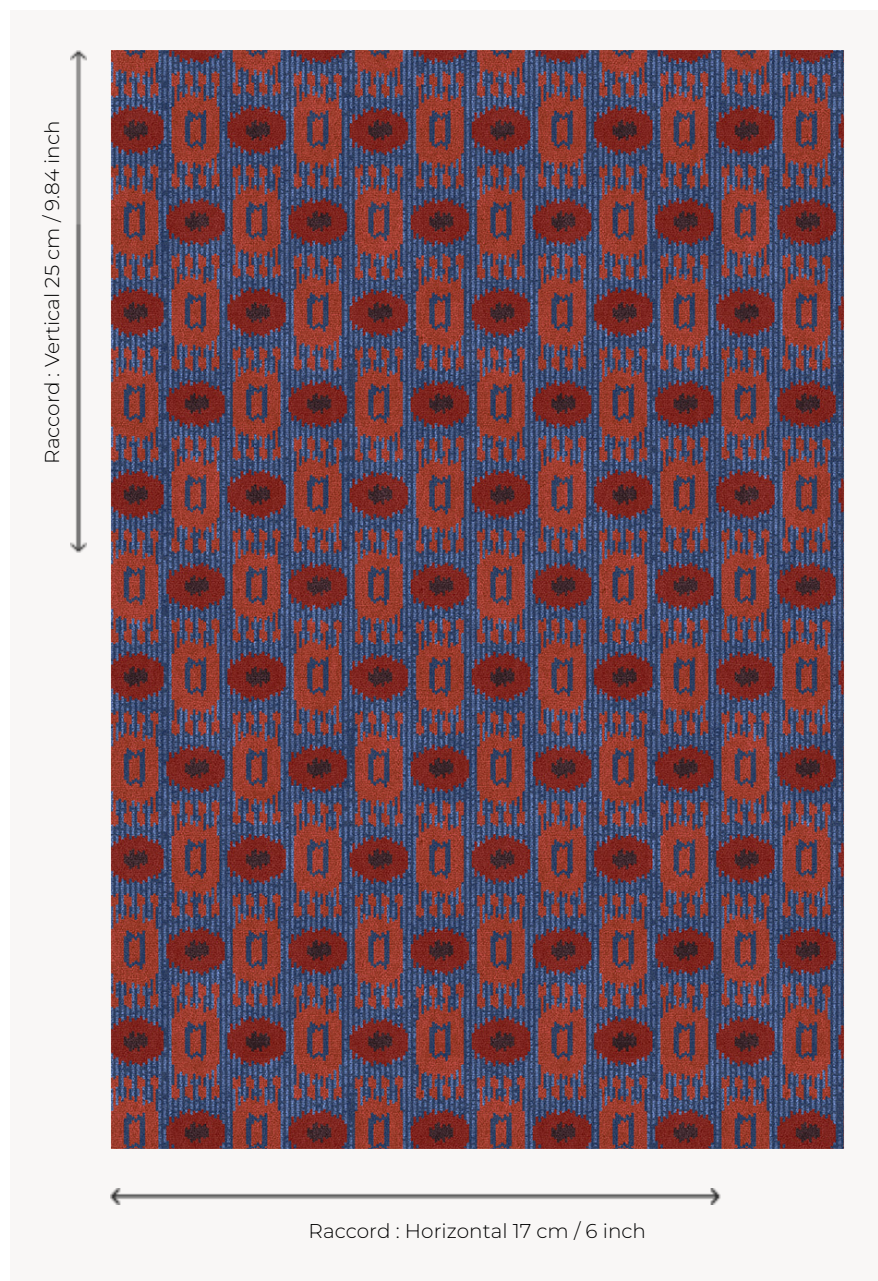

# FT237002 ARARAT

Free transposition of an ikaté pattern into a 5 colour carpet.

## FT237002 - Rubis

## Pierre Frey

<b>PERFORMANCE</b>	TRAFIC INTENSE - NON FEU
<b>FAMILY</b>	Carpet
<b>TECHNIQUE</b>	Fast-Track woven Axminster
<b>USE</b>	Intensive traffic
<b>COMPOSITION</b>	80 % Wool - 20 % Polyamide
<b>DENSITY</b>	7x10
<b>PILE</b>	Cut pile
<b>ASPECT</b>	Mat
<b>REPEAT</b>	H: 17 cm - 6,00 inch V: 25 cm - 9,84 inch Straight repeat
<b>NUMBER OF COLORS</b>	5
<b>PILE HEIGHT</b>	7.40 mm 0.29 inch
<b>TOTAL HEIGHT</b>	10.10 mm 0.39 inch
<b>TOTAL WEIGHT</b>	7.18 oz/ft <sup>2</sup>
<b>CERTIFICATIONS</b>	Passé
<b>NOTES</b>	Fire retardant Heavy traffic Large width
<b>INFORMATION</b>	Production tolerance +/- 3 to 5% Natural peeling

## 3 Colors

FT237001  
Moutarde

FT237002  
Rubis

FT237003  
Curry rouge