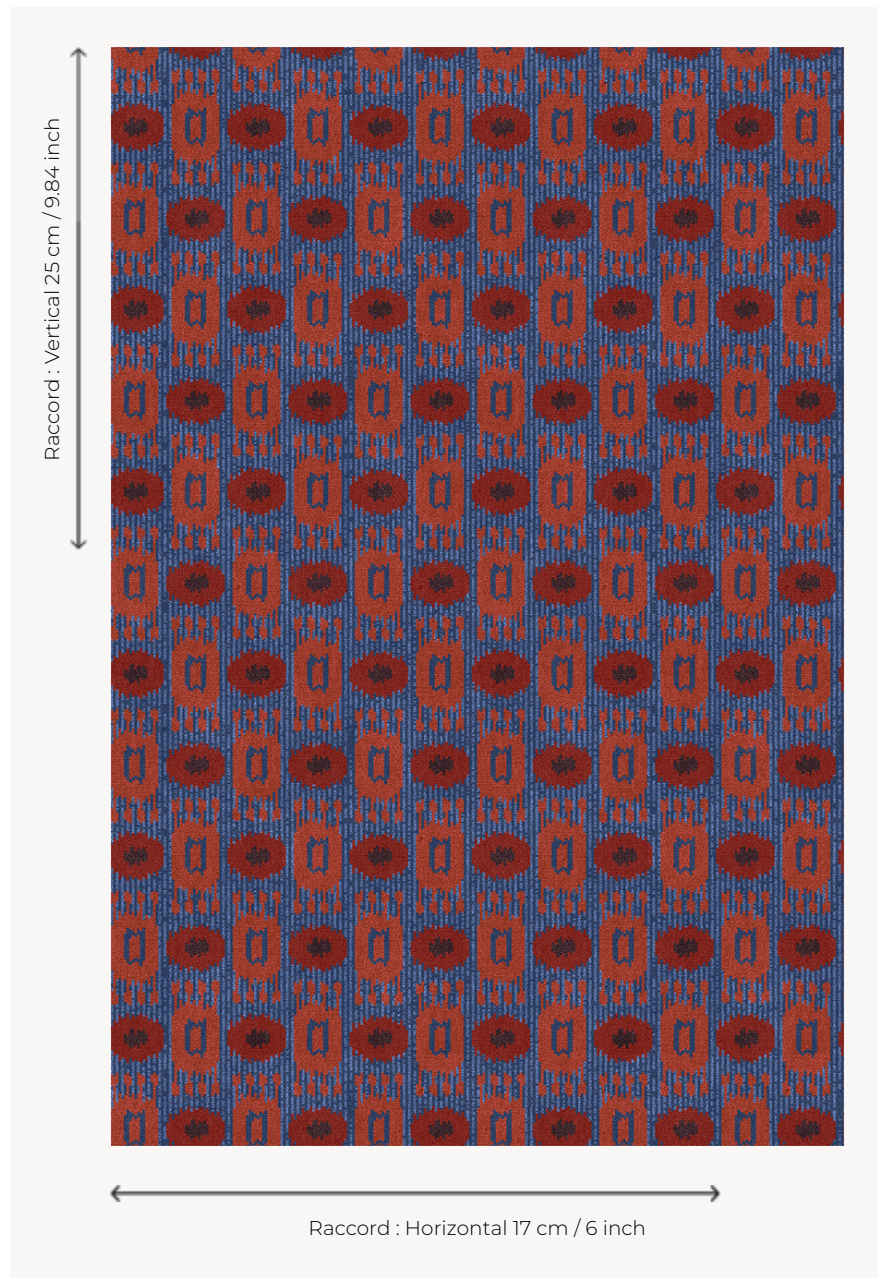

FT237002 ARARAT

Free transposition of an ikaté pattern into a 5 colour carpet.

FT237002 - Rubis

Pierre Frey

PERFORMANCE	TRAFIC INTENSE - NON FEU
FAMILY	Carpet
TECHNIQUE	Fast-Track woven Axminster
USE	Intensive traffic
COMPOSITION	80 % Wool - 20 % Polyamide
DENSITY	7x10
PILE	Cut pile
ASPECT	Mat
REPEAT	H: 17 cm - 6,00 inch V: 25 cm - 9,84 inch Straight repeat
NUMBER OF COLORS	5
PILE HEIGHT	7.40 mm 0.29 inch
TOTAL HEIGHT	10.10 mm 0.39 inch
TOTAL WEIGHT	7.18 oz/ft ²
CERTIFICATIONS	Passé
NOTES	Fire retardant Heavy traffic Large width
INFORMATION	Production tolerance +/- 3 to 5% Natural peeling

3 Colors

FT237001
Moutarde

FT237002
Rubis

FT237003
Curry rouge