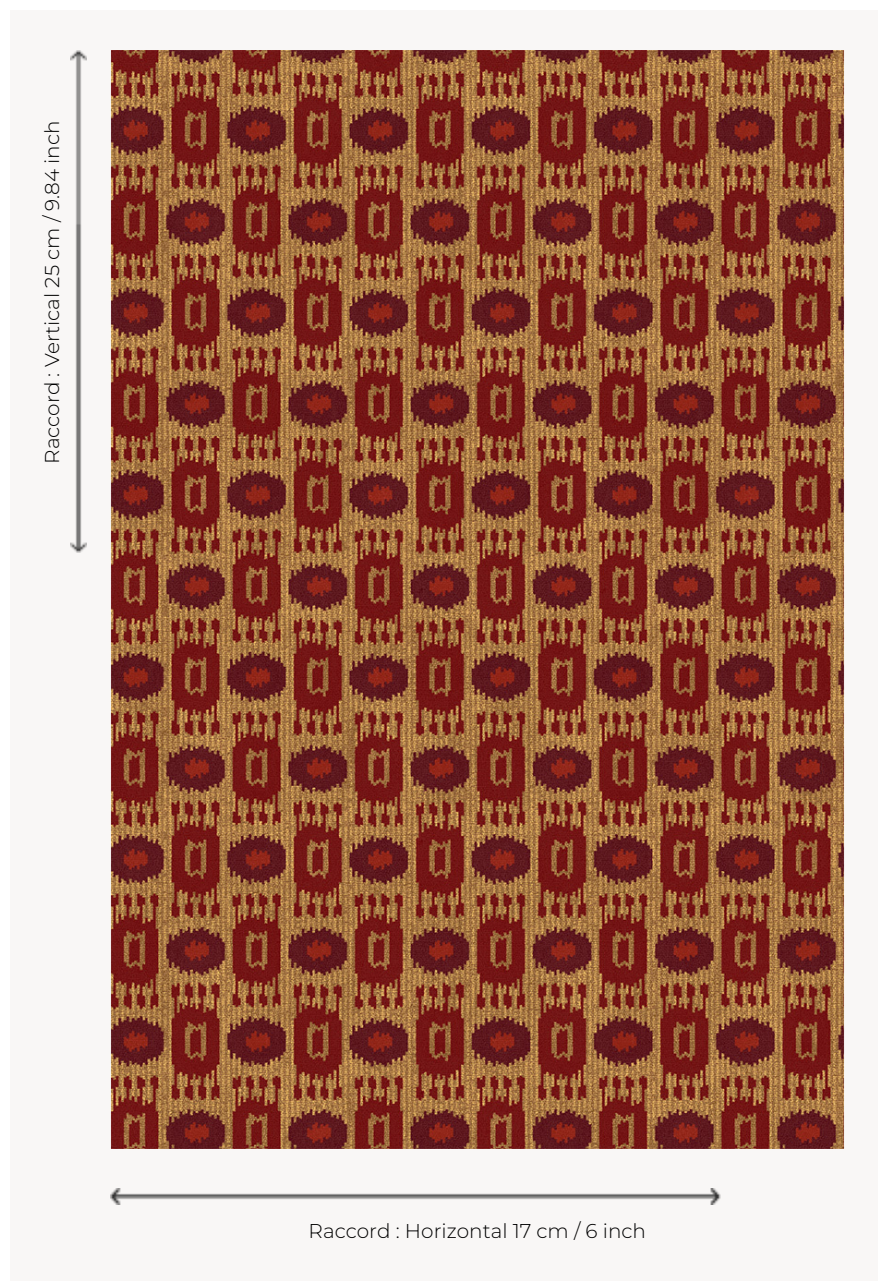

FT237003 ARARAT

Free transposition of an ikaté pattern into a 5 colour carpet.

FT237003 - Curry rouge

Pierre Frey

PERFORMANCE	TRAFIC INTENSE - NON FEU
FAMILY	Carpet
TECHNIQUE	Fast-Track woven Axminster
USE	Intensive traffic
COMPOSITION	80 % Wool - 20 % Polyamide
DENSITY	7x10
PILE	Cut pile
ASPECT	Mat
REPEAT	H: 17 cm - 6,00 inch V: 25 cm - 9,84 inch Straight repeat
NUMBER OF COLORS	5
PILE HEIGHT	7.40 mm 0.29 inch
TOTAL HEIGHT	10.10 mm 0.39 inch
TOTAL WEIGHT	7.18 oz/ft ²
CERTIFICATIONS	Passé
NOTES	Fire retardant Heavy traffic Large width
INFORMATION	Production tolerance +/- 3 to 5% Natural peeling

3 Colors

FT237001
Moutarde

FT237002
Rubis

FT237003
Curry rouge