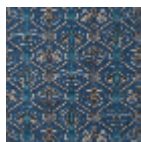

## FT238001 QOM

A charming little motif of Asian inspiration, from the House's archives, for a 5 colour carpet.

### FT238001 - Sable

## 3 Colors

FT238001  
Sable

FT238002  
Bleu nuit

FT238003  
Noir