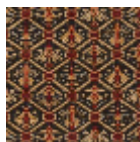

## FT238001 QOM

A charming little motif of Asian inspiration, from the House's archives, for a 5 colour carpet.

### Pierre Frey

<b>PERFORMANCE</b>	TRAFIC INTENSE - NON FEU
<b>FAMILY</b>	Carpet
<b>TECHNIQUE</b>	Fast-Track woven Axminster
<b>USE</b>	Intensive traffic
<b>COMPOSITION</b>	80 % Wool - 20 % Polyamide
<b>DENSITY</b>	7x10
<b>PILE</b>	Cut pile
<b>ASPECT</b>	Mat
<b>REPEAT</b>	H: 50 cm - 19,00 inch V: 45 cm - 17,71 inch Straight repeat
<b>NUMBER OF COLORS</b>	5
<b>PILE HEIGHT</b>	7.40 mm 0.29 inch
<b>TOTAL HEIGHT</b>	10.10 mm 0.39 inch
<b>TOTAL WEIGHT</b>	7.18 oz/ft <sup>2</sup>
<b>CERTIFICATIONS</b>	Passé
<b>NOTES</b>	Fire retardant Heavy traffic Large width
<b>INFORMATION</b>	Production tolerance +/- 3 to 5% Natural peeling

## 3 Colors

FT238001  
Sable

FT238002  
Bleu nuit

FT238003  
Noir