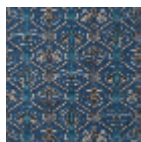

## FT238003 QOM

A charming little motif of Asian inspiration, from the House's archives, for a 5 colour carpet.

### FT238003 - Noir

### 3 Colors

FT238001  
Sable

FT238002  
Bleu nuit

FT238003  
Noir