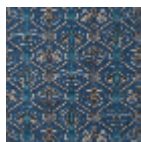

## FT238003 QOM

A charming little motif of Asian inspiration, from the House's archives, for a 5 colour carpet.

### FT238003 - Noir

## 3 Colors

FT238001  
Sable

FT238002  
Bleu nuit

FT238003  
Noir