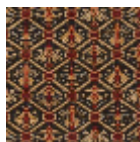

## FT238003 QOM

A charming little motif of Asian inspiration, from the House's archives, for a 5 colour carpet.

### Pierre Frey

<b>PERFORMANCE</b>	TRAFIC INTENSE - NON FEU
<b>FAMILY</b>	Carpet
<b>TECHNIQUE</b>	Fast-Track woven Axminster
<b>USE</b>	Intensive traffic
<b>COMPOSITION</b>	80 % Wool - 20 % Polyamide
<b>DENSITY</b>	7x10
<b>PILE</b>	Cut pile
<b>ASPECT</b>	Mat
<b>REPEAT</b>	H: 50 cm - 19,00 inch V: 45 cm - 17,71 inch Straight repeat
<b>NUMBER OF COLORS</b>	5
<b>PILE HEIGHT</b>	7.40 mm 0.29 inch
<b>TOTAL HEIGHT</b>	10.10 mm 0.39 inch
<b>TOTAL WEIGHT</b>	7.18 oz/ft <sup>2</sup>
<b>CERTIFICATIONS</b>	Passé
<b>NOTES</b>	Fire retardant Heavy traffic Large width
<b>INFORMATION</b>	Production tolerance +/- 3 to 5% Natural peeling

### 3 Colors

FT238001  
Sable

FT238002  
Bleu nuit

FT238003  
Noir