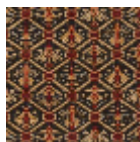

## FT238003 QOM

A charming little motif of Asian inspiration, from the House's archives, for a 5 colour carpet.

### Pierre Frey

<b>PERFORMANCE</b>	TRAFIC INTENSE - NON FEU
<b>FAMILY</b>	Carpet
<b>TECHNIQUE</b>	Fast-Track woven Axminster
<b>USE</b>	Intensive traffic
<b>COMPOSITION</b>	80 % Wool - 20 % Polyamide
<b>DENSITY</b>	7x10
<b>PILE</b>	Cut pile
<b>ASPECT</b>	Mat
<b>REPEAT</b>	H: 50 cm - 19,00 inch V: 45 cm - 17,71 inch Straight repeat
<b>NUMBER OF COLORS</b>	5
<b>PILE HEIGHT</b>	7.40 mm 0.29 inch
<b>TOTAL HEIGHT</b>	10.10 mm 0.39 inch
<b>TOTAL WEIGHT</b>	7.18 oz/ft <sup>2</sup>
<b>CERTIFICATIONS</b>	Passé
<b>NOTES</b>	Fire retardant Heavy traffic Large width
<b>INFORMATION</b>	Production tolerance +/- 3 to 5% Natural peeling

## 3 Colors

FT238001  
Sable

FT238002  
Bleu nuit

FT238003  
Noir