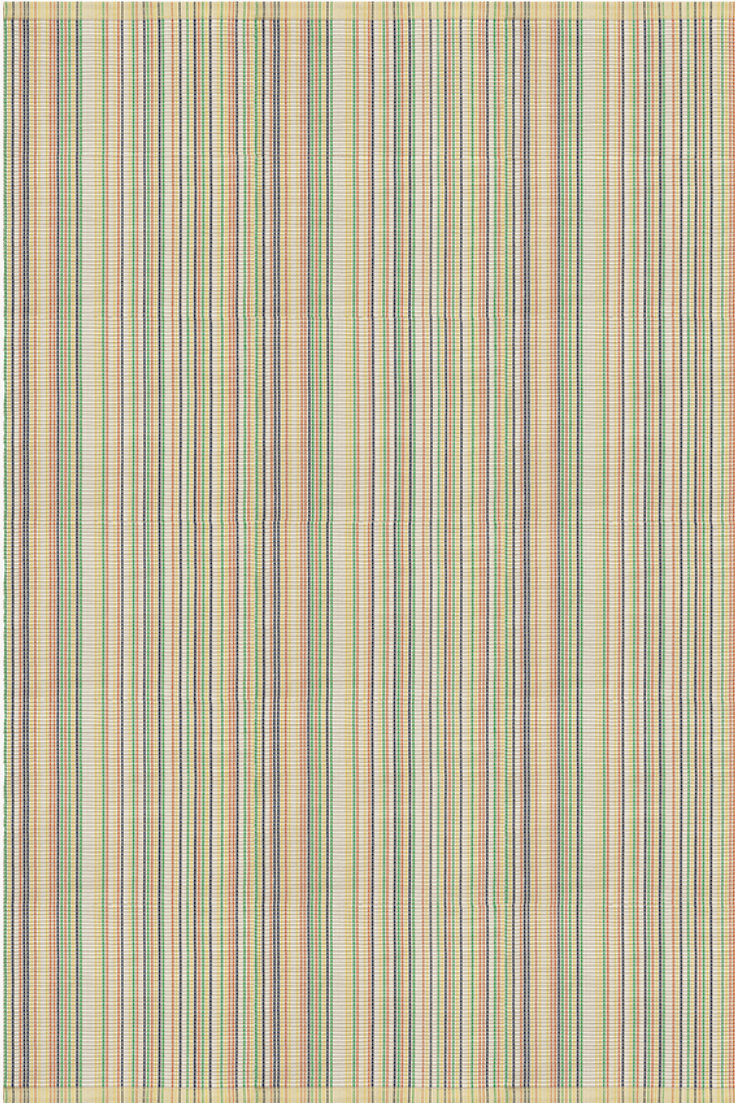

FT248001 RAYOL

Vibrant colored stripe whose energy is enriched by a natté effect created by the weaving. Woven in high-performance outdoor fiber, this stripe completes the Aquasoft range of outdoor carpets by Pierre Frey with a very sunny note.

FT248001 - Multicolore

Pierre Frey

PERFORMANCE	Outdoor
FAMILY	Rug
TECHNIQUE	Flat-woven Aquasoft
USE	Outdoor Moderate traffic
COMPOSITION	100 % Polypropylene
DENSITY	2,5 Lbs
PILE	Woven
ASPECT	Mat - Textured
NUMBER OF COLORS	5
PILE HEIGHT	8.00 mm 0.31 inch
TOTAL HEIGHT	8.00 mm 0.31 inch
TOTAL WEIGHT	8.39 oz/ft ²
CERTIFICATIONS	Non testé
NOTES	Light fastness, anti-mold, anti-stain Large width
INFORMATION	Production tolerance +/- 3 to 5%

1 Colors

FT248001
Multicolore