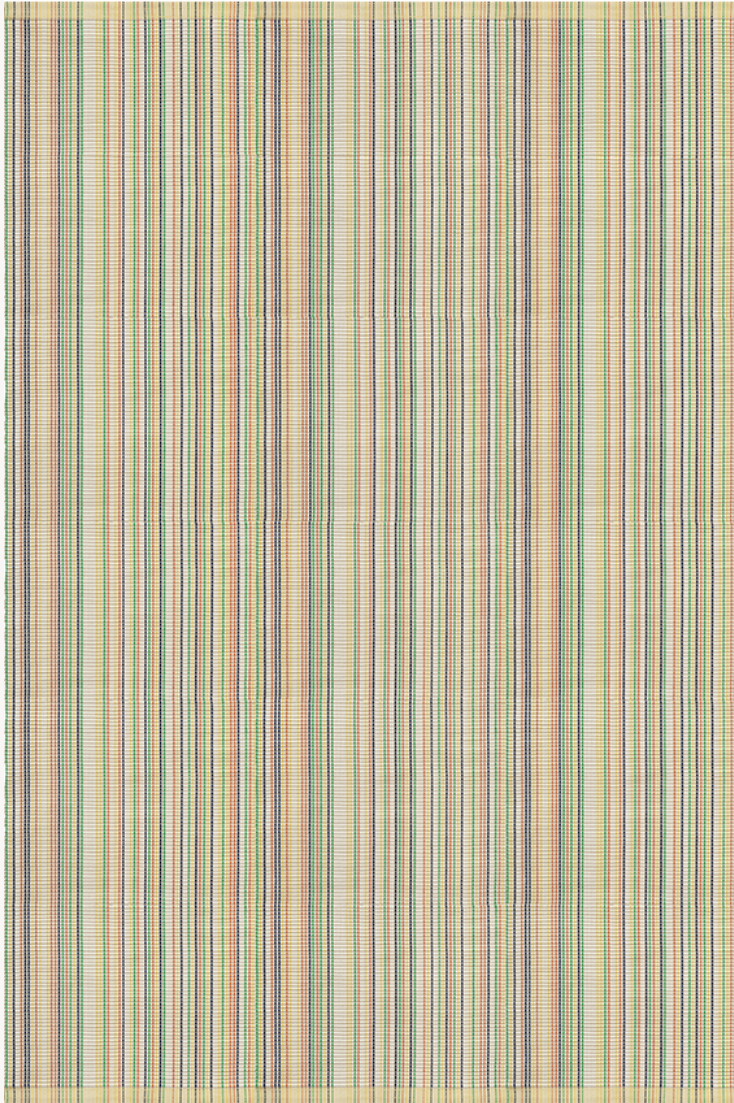

FT248001 RAYOL

Vibrant colored stripe whose energy is enriched by a natté effect created by the weaving. Woven in high-performance outdoor fiber, this stripe completes the Aquasoft range of outdoor carpets by Pierre Frey with a very sunny note.

FT248001 - Multicolore

Pierre Frey

PERFORMANCE	Outdoor
FAMILY	Rug
TECHNIQUE	Flat-woven Aquasoft
USE	Outdoor Moderate traffic
COMPOSITION	100 % Polypropylene
DENSITY	2,5 Lbs
PILE	Woven
ASPECT	Mat - Textured
NUMBER OF COLORS	5
PILE HEIGHT	8.00 mm 0.31 inch
TOTAL HEIGHT	8.00 mm 0.31 inch
TOTAL WEIGHT	8.39 oz/ft ²
CERTIFICATIONS	Non testé
NOTES	Light fastness, anti-mold, anti-stain Large width
INFORMATION	Production tolerance +/- 3 to 5%

1 Colors

FT248001
Multicolore