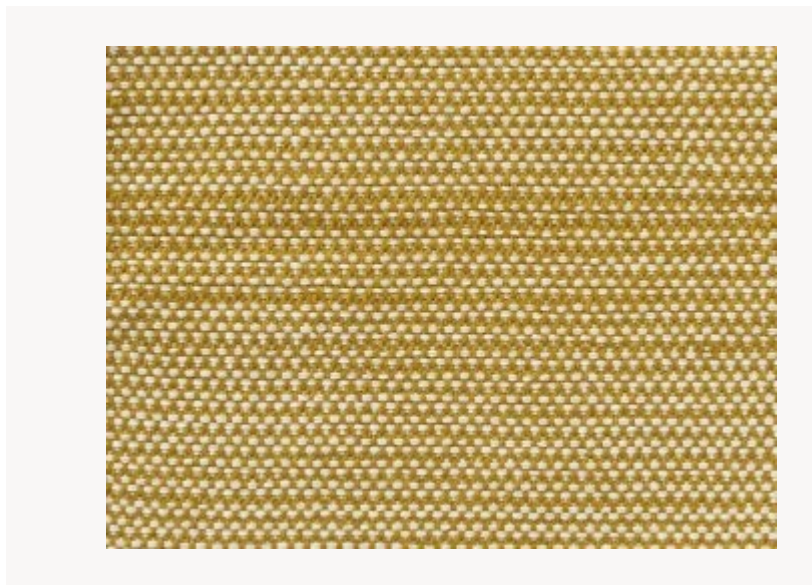

FT249001 PAMPELONNE

Semi-plain woven on traditional loom, simple but vibrant thanks to the blend of wool and a bamboo lace.

FT249001 - Or

Pierre Frey

FAMILY	Rug
TECHNIQUE	Flat-woven
USE	Light traffic
COMPOSITION	60 % Wool - 40 % Bamboo viscose
DENSITY	2,5 Lbs
PILE	Woven
ASPECT	Shiny
NUMBER OF COLORS	2
PILE HEIGHT	3.00 mm 0.12 inch
TOTAL HEIGHT	3.00 mm 0.11 inch
TOTAL WEIGHT	4.10 oz/ft ²
CERTIFICATIONS	Non testé
NOTES	Craft manufacturing 100% natural fiber
INFORMATION	Production tolerance +/- 3 to 5% Natural irregularities Natural peeling No sampling

7 Colors

FT249_WT_00
31

FT249001
Or

FT249002
Terracotta

FT249003
CRÈME

FT249004
Amande

FT249005
Ciel

FT249006
Marine