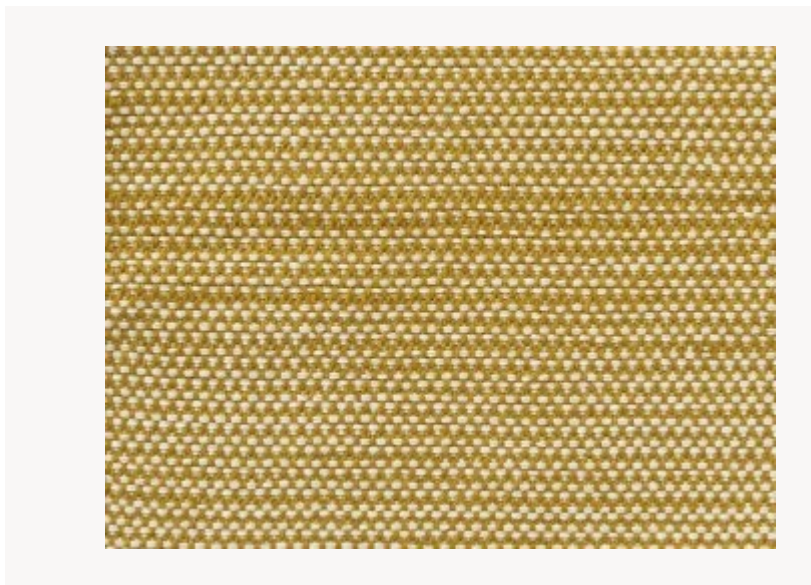

FT249001 PAMPELONNE

Semi-plain woven on traditional loom, simple but vibrant thanks to the blend of wool and a bamboo lace.

FT249001 - Or

Pierre Frey

FAMILY	Rug
TECHNIQUE	Flat-woven
USE	Light traffic
COMPOSITION	60 % Wool - 40 % Bamboo viscose
DENSITY	2,5 Lbs
PILE	Woven
ASPECT	Shiny
NUMBER OF COLORS	2
PILE HEIGHT	3.00 mm 0.12 inch
TOTAL HEIGHT	3.00 mm 0.11 inch
TOTAL WEIGHT	4.10 oz/ft ²
CERTIFICATIONS	Non testé
NOTES	Craft manufacturing 100% natural fiber
INFORMATION	Production tolerance +/- 3 to 5% Natural irregularities Natural peeling No sampling

7 Colors

FT249_WT_00
31

FT249001
Or

FT249002
Terracotta

FT249003
CRÈME

FT249004
Amande

FT249005
Ciel

FT249006
Marine