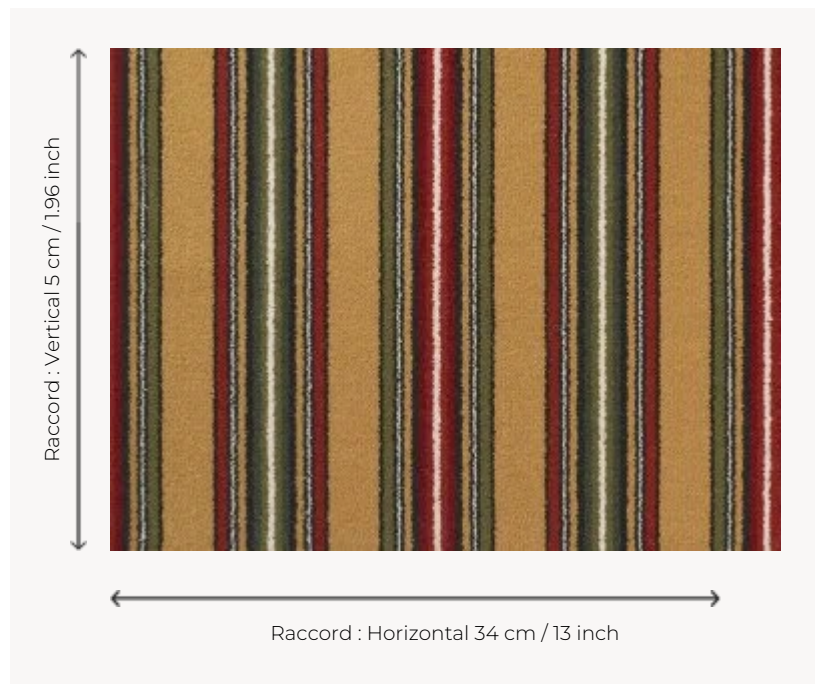

# FT254002 CAVAILLON

Beautiful woven stripe in 7 colors. The rhythm of the colours brings originality to this beautiful timeless classic.

## Pierre Frey

**PERFORMANCE** TRAFIC INTENSE - NON FEU

**FAMILY** Carpet

**TECHNIQUE** Fast-Track woven Axminster

**USE** Intensive traffic

**COMPOSITION** 80 % Wool - 20 % Polyamide

**DENSITY** 7x10

**PILE** Cut pile

**ASPECT** Mat

**REPEAT** H: 34 cm - 13,00 inch  
V: 5 cm - 1,96 inch  
Straight repeat

**NUMBER OF COLORS** 7

**PILE HEIGHT** 7.40 mm  
0.29 inch

**TOTAL HEIGHT** 10.10 mm  
0.39 inch

**TOTAL WEIGHT** 7.18 oz/ft<sup>2</sup>