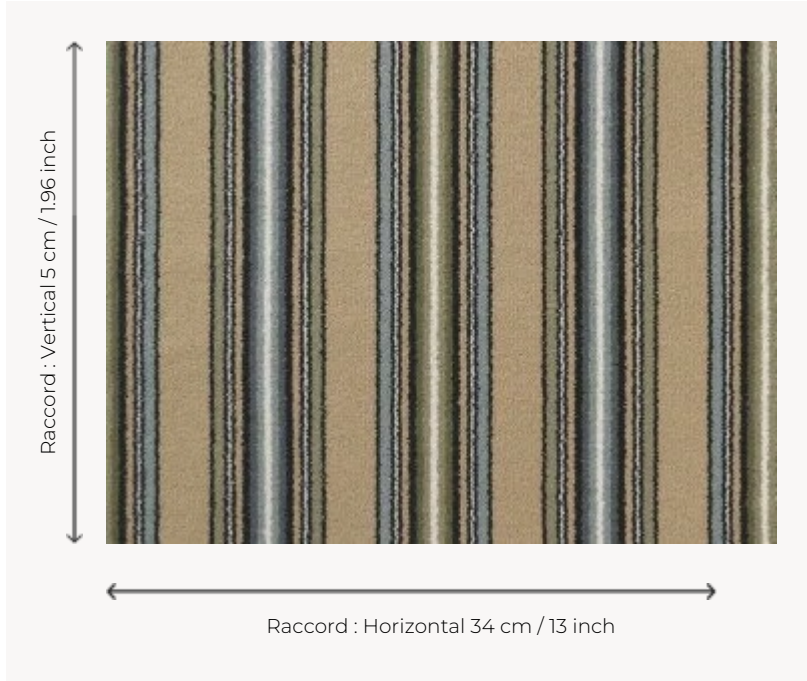

FT254003 CAVAILLON

Beautiful woven stripe in 7 colors. The rhythm of the colours brings originality to this beautiful timeless classic.

FT254003 - Vert d'eau

Pierre Frey

PERFORMANCE	TRAFIC INTENSE - NON FEU
FAMILY	Carpet
TECHNIQUE	Fast-Track woven Axminster
USE	Intensive traffic
COMPOSITION	80 % Wool - 20 % Polyamide
DENSITY	7x10
PILE	Cut pile
ASPECT	Mat
REPEAT	H: 34 cm - 13,00 inch V: 5 cm - 1,96 inch Straight repeat
NUMBER OF COLORS	7
PILE HEIGHT	7.40 mm 0.29 inch
TOTAL HEIGHT	10.10 mm 0.39 inch
TOTAL WEIGHT	7.18 oz/ft ²
CERTIFICATIONS	Passé
NOTES	Fire retardant Heavy traffic Large width
INFORMATION	Production tolerance +/- 3 to 5% Natural peeling

5 Colors

FT254001
Bleu marine

FT254002
Safran

FT254003
Vert d'eau

FT254_FT_000
9

FT254_FT_0013