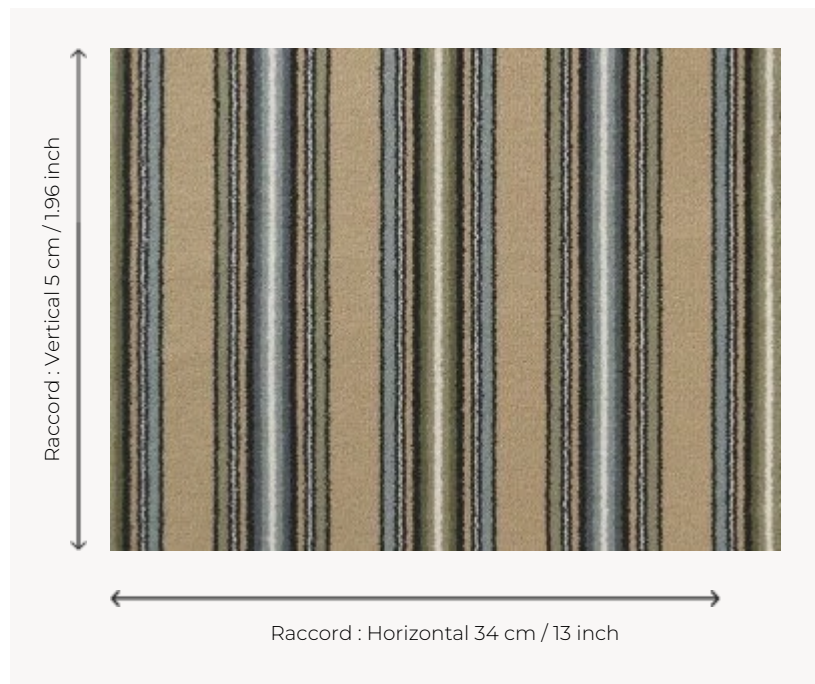

FT254003 CAVAILLON

Beautiful woven stripe in 7 colors. The rhythm of the colours brings originality to this beautiful timeless classic.

FT254003 - Vert d'eau

Pierre Frey

PERFORMANCE	TRAFIC INTENSE - NON FEU
FAMILY	Carpet
TECHNIQUE	Fast-Track woven Axminster
USE	Intensive traffic
COMPOSITION	80 % Wool - 20 % Polyamide
DENSITY	7x10
PILE	Cut pile
ASPECT	Mat
REPEAT	H: 34 cm - 13,00 inch V: 5 cm - 1,96 inch Straight repeat
NUMBER OF COLORS	7
PILE HEIGHT	7.40 mm 0.29 inch
TOTAL HEIGHT	10.10 mm 0.39 inch
TOTAL WEIGHT	7.18 oz/ft ²
CERTIFICATIONS	Passé
NOTES	Fire retardant Heavy traffic Large width
INFORMATION	Production tolerance +/- 3 to 5% Natural peeling

5 Colors

FT254001
Bleu marine

FT254002
Safran

FT254003
Vert d'eau

FT254_FT_000
9

FT254_FT_0013