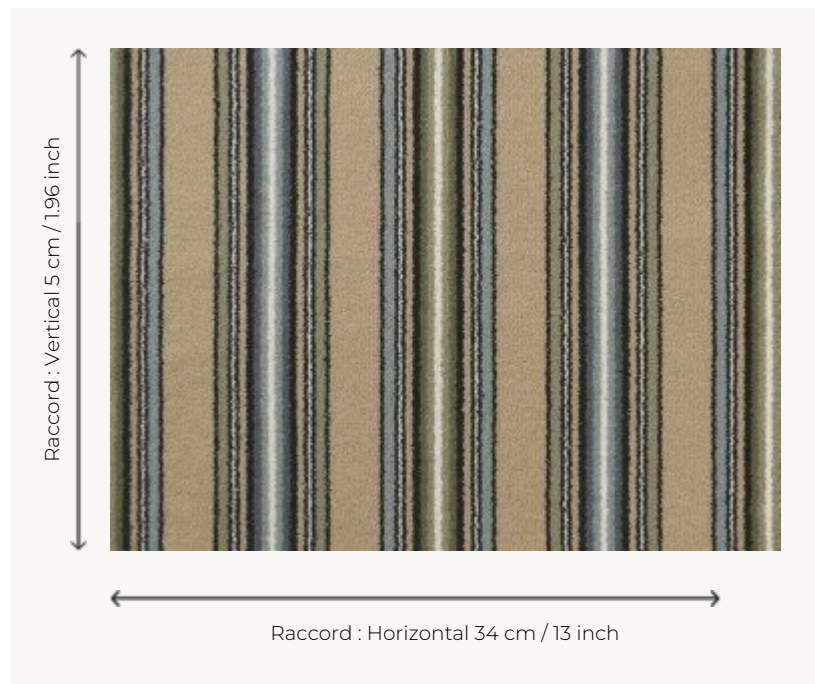

FT254003 CAVAILLON

Beautiful woven stripe in 7 colors. The rhythm of the colours brings originality to this beautiful timeless classic.

FT254003 - Vert d'eau

Pierre Frey

PERFORMANCE	TRAFIC INTENSE - NON FEU
FAMILY	Carpet
TECHNIQUE	Fast-Track woven Axminster
USE	Intensive traffic
COMPOSITION	80 % Wool - 20 % Polyamide
DENSITY	7x10
PILE	Cut pile
ASPECT	Mat
REPEAT	H: 34 cm - 13,00 inch V: 5 cm - 1,96 inch Straight repeat
NUMBER OF COLORS	7
PILE HEIGHT	7.40 mm 0.29 inch
TOTAL HEIGHT	10.10 mm 0.39 inch
TOTAL WEIGHT	7.18 oz/ft ²
CERTIFICATIONS	Passé
NOTES	Fire retardant Heavy traffic Large width
INFORMATION	Production tolerance +/- 3 to 5% Natural peeling

3 Colors

FT254001
Bleu marine

FT254002
Safran

FT254003
Vert d'eau