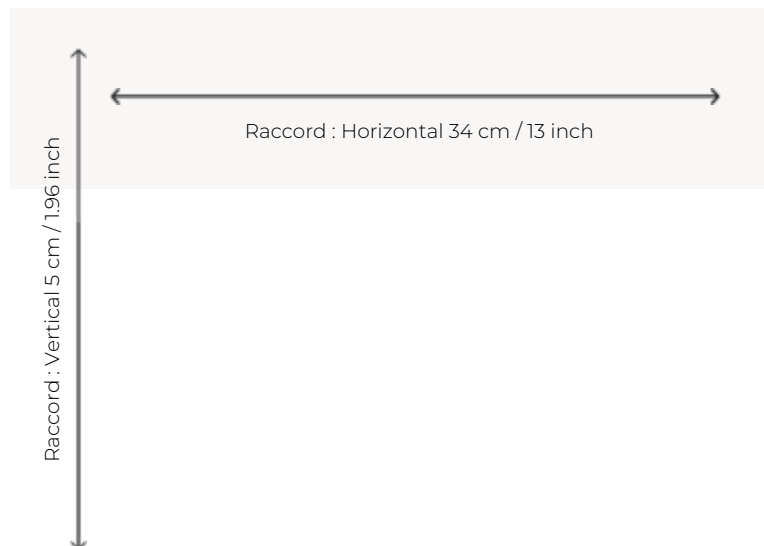

# FT254\_FT\_0009 CAVAILLON

Beautiful woven stripe in 7 colors. The rhythm of the colours brings originality to this beautiful timeless classic.

## Pierre Frey

<b>PERFORMANCE</b>	TRAFIC INTENSE - NON FEU
<b>FAMILY</b>	Carpet
<b>TECHNIQUE</b>	Fast-Track woven Axminster
<b>USE</b>	Intensive traffic
<b>COMPOSITION</b>	80 % Wool - 20 % Polyamide
<b>DENSITY</b>	7x10
<b>PILE</b>	Cut pile
<b>ASPECT</b>	Mat
<b>REPEAT</b>	H: 34 cm - 13,00 inch V: 5 cm - 1,96 inch Straight repeat
<b>NUMBER OF COLORS</b>	7
<b>PILE HEIGHT</b>	7.40 mm 0.29 inch
<b>TOTAL HEIGHT</b>	10.10 mm 0.39 inch
<b>TOTAL WEIGHT</b>	7.18 oz/ft <sup>2</sup>
<b>CERTIFICATIONS</b>	Passé
<b>NOTES</b>	Fire retardant Heavy traffic Large width
<b>INFORMATION</b>	Production tolerance +/- 3 to 5% Natural peeling